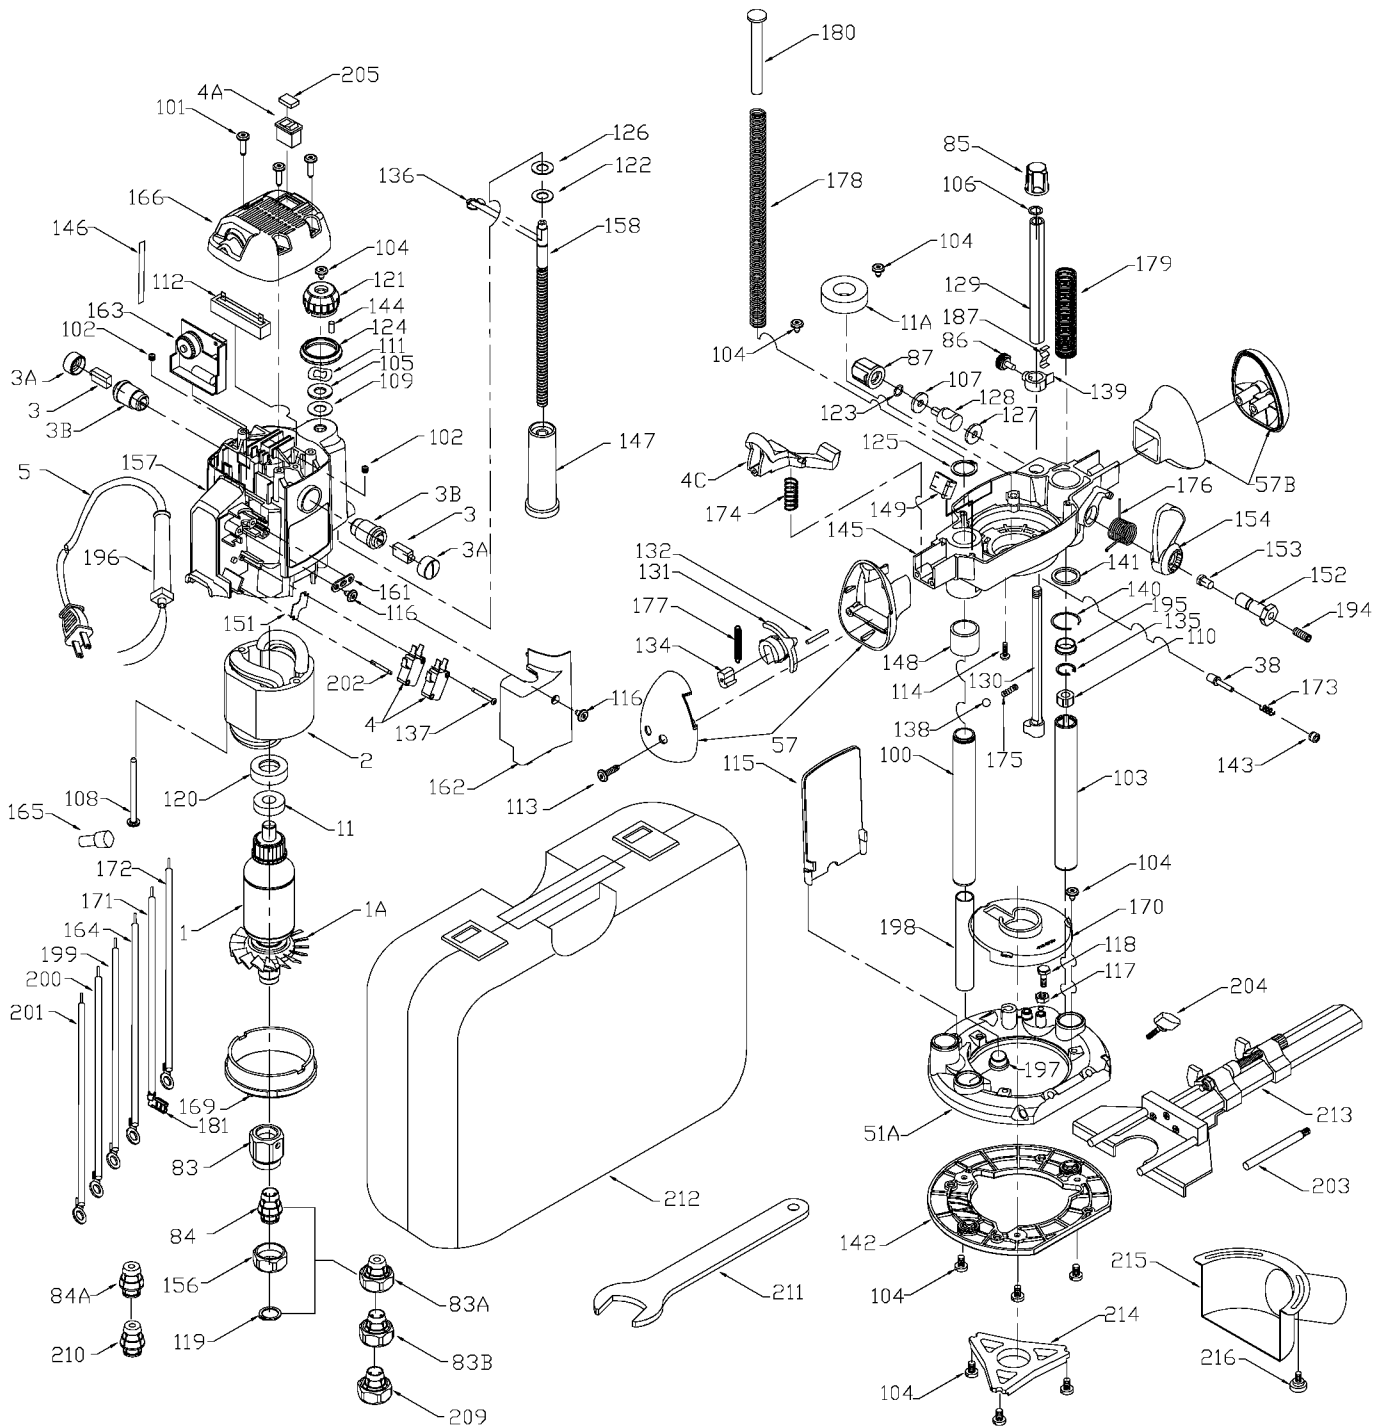

PORTER-CABLE PLUNGE ROUTER

7529

WARNING: Electrical repairs should only be attempted by trained repairmen. Contact the nearest Porter-Cable Service Center or other competent repair center.

Parts List for 7529 Type 3

Item Number	Part Number	Description	Qty Required
1	000000-00	No Longer Available	1
1	903041	ARMATURE	1
1	893728	FAN	1
2	903023	FIELD	1
2	892897	FIELD	1
3	876643	BRUSH	2
3	803483	BRUSH CAP	2
3	873497	BRUSH HOLDER	2
4	892126	SWITCH	1
4	889467	SWITCH	1
4	A22756	SWITCH	1
4	891934	ON-OFF SWITCH	1
4	000000-00	No Longer Available	1
5	891461	CORD & PLUG	1
5	A10193	CORDSET	1
11	330003-64	BALL BEARING	3
11	803831SV	BEARING	3
38	698708	SPINDLE LOCK	1
51	892386SV	BASE	1
57	000000-00	No Longer Available	1
57	908593	HANDLE SET	1
83	903053	CHUCK	1
83	42999	1/4 INCH COLLET ASSY	1
83	42950	1/2 INCH COLLET ASSY	1
84	000000-00	No Longer Available	1
84	876671	COLLET 1/2 INCH	1
84	876669	COLLET 1/4 INCH	1