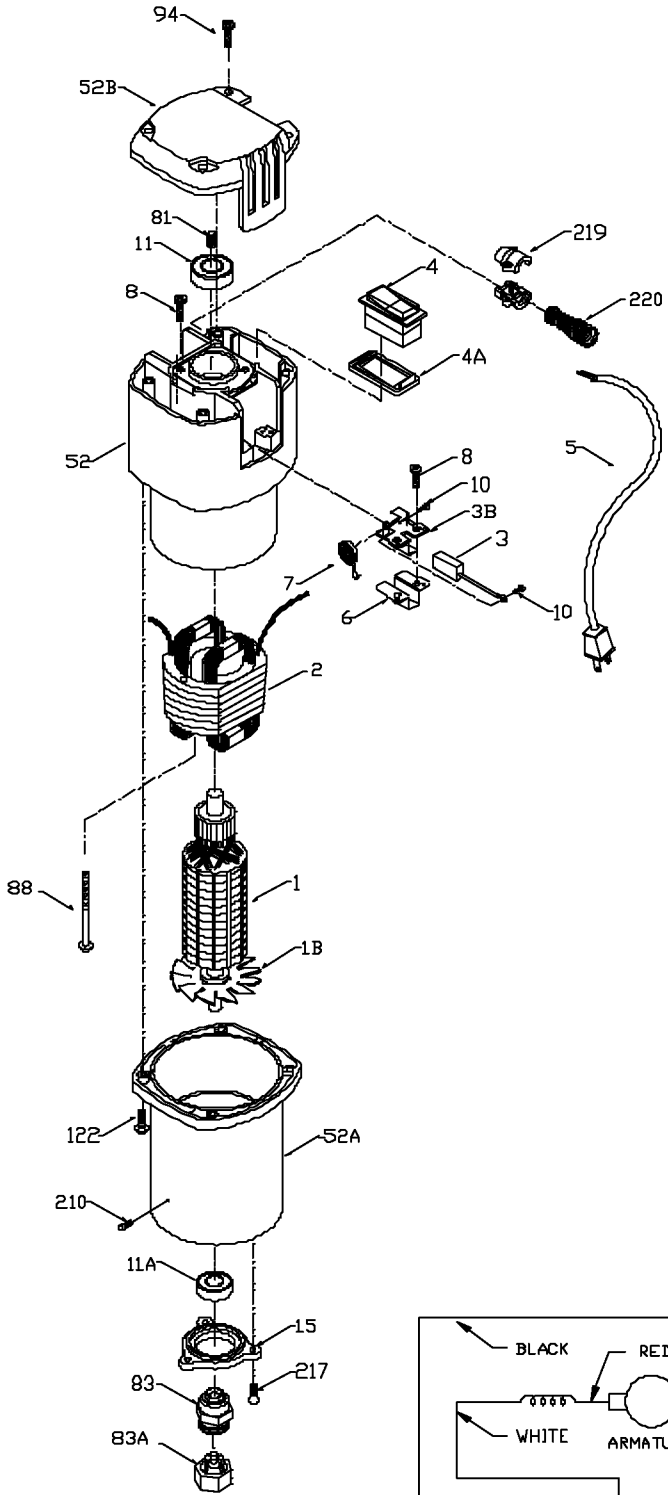

120V OR 220V  
WIRING DIAGRAM

## Parts List for 75372 Type 1

Item Number	Part Number	Description	Qty Required
1	881083	ARMATURE (220)	1
1	874474	ARMATURE	1
1	875931	FAN	1
2	000000-00	No Longer Available	1
2	874475	FIELD	1
3	N031634	BRUSH	2
3	698844	BRUSH HOLDER	2
4	873227	ROCKER SWITCH	1
4	873222	PLATE	1
5	875691	CORDSET	1
5	879884	CORD	1
5	698855	CORD	1
6	698874	BRUSH INSULATOR	2
7	698872	SPRING	10
8	882703	SCREW	10
10	852310	SCREW	10
11	330003-75	BEARING, BALL	3
11	146555-01	BEARING, BALL	3
15	698811	BRG RETAINER	3
52	877297	MOTOR HOUSING	1
52	A23246	LOWER HOUSING ASSY	1
52	A22442	TOP CAP	1
81	859069	PLUG	1
83	698807	CHUCK	1
83	42950	1/2 INCH COLLET ASSY	1
83	5140103-66	COLLET ASSY.	1
83	876671	COLLET 1/2 INCH	1

## Parts List for 75372 Type 1

Item Number	Part Number	Description	Qty Required
83	875893	COLLET NUT	1
83	823030	SNAP-RING	1
88	892778	SCREW	10
94	899411	SCREW	10
122	872520	SCREW	10
210	800980	PIN	4
217	849819	SCREW	10
219	874845	BUSHING KIT	1
219	874514	SCREW	10
220	872766	SPRING-STRAIN RELVR	1
221	A22709	OPEN-END WRENCH	1
221	A22709	OPEN-END WRENCH	1
222	689032	CONNECTOR	1