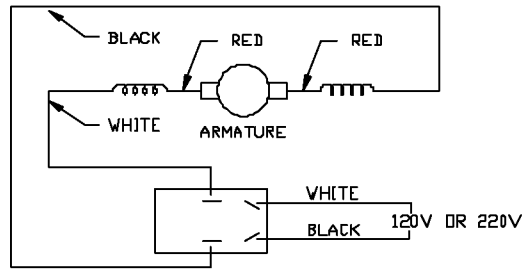

120V OR 220V  
WIRING DIAGRAM

## Parts List for 75372 Type 1

Item Number	Part Number	Description	Qty Required
83	875893	COLLET NUT	1
83	823030	SNAP-RING	1
88	892778	SCREW	10
94	899411	SCREW	10
122	872520	SCREW	10
210	800980	PIN	4
217	849819	SCREW	10
219	874845	BUSHING KIT	1
219	874514	SCREW	10
220	872766	SPRING-STRAIN RELVR	1
221	A22709	OPEN-END WRENCH	1
221	A22709	OPEN-END WRENCH	1
222	689032	CONNECTOR	1