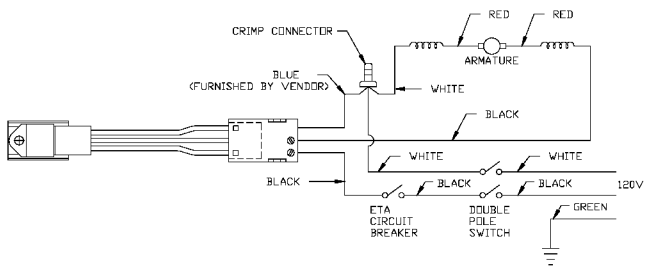

## PLUNGE ROUTER

WARNING: Electrical repairs should only be attempted by trained repairmen. Contact the nearest Porter-Cable Service Center or other competent repair center.

7538

120V WIRING DIAGRAM

## Parts List for 7538 Type 1

Item Number	Part Number	Description	Qty Required
83	698807	CHUCK	1
83	42950	1/2 INCH COLLET ASSY	1
84	698822	LEAD	1
85	000000-00	No Longer Available	1
86	698834	LEAD	1
87	695620	SEAL	1
88	892778	SCREW	10
89	872535	WASHER	10
90	872519	SCREW	10
91	882703	SCREW	10
94	899411	SCREW	10
95	872534	WASHER	10
96	874845	BUSHING KIT	1
97	698875	TRIAC ENCLOSURE	1
100	873650	BASE & COLUMN ASSY	1
101	873311	ROLLED PIN	10
102	698827	COLUMN	2
103	800190	NUT	3
104	698842	ROD-UPSTART	1
105	698835	LOCK NUT	1
106	892552	LEVER	1
107	872242	SCREW	1
108	699675	CLAMP SCREW	1
109	892531	SPRING SS/A	1
110	699563	SET SCREW	1
111	699552	CLAMP PLUG	1
112	872729	ROLLED PIN	1

## Parts List for 7538 Type 1

Item Number	Part Number	Description	Qty Required
113	865090	SEAL	1
114	698814	BUSHING	1
115	873499	SCREW	10
116	698899	SCALE	1
117	897162	KNOB	1
118	699988	POINTER	1
119	882054	THUMB SCREW	1
121	699991	DEPTH ROD	1
122	872520	SCREW	4
129	899725	INSERT,SPRING	1
130	872659	SCREW	10
131	862641	NUT	10
132	800191	SCREW	10
133	685533	WASHER	10
134	850552	SPRING	1
135	895591	WASHER	1
136	860687	BALL	1
137	693848	SPRING	1
138	698805	TURRET	1
140	872762	SHIELD	1
141	000000-00	No Longer Available	1
142	800539	SCREW	10
145	698829	SPRING	1
856	A22709	OPEN-END WRENCH	1
856	A22709	OPEN-END WRENCH	1
856	689032	CONNECTOR	1