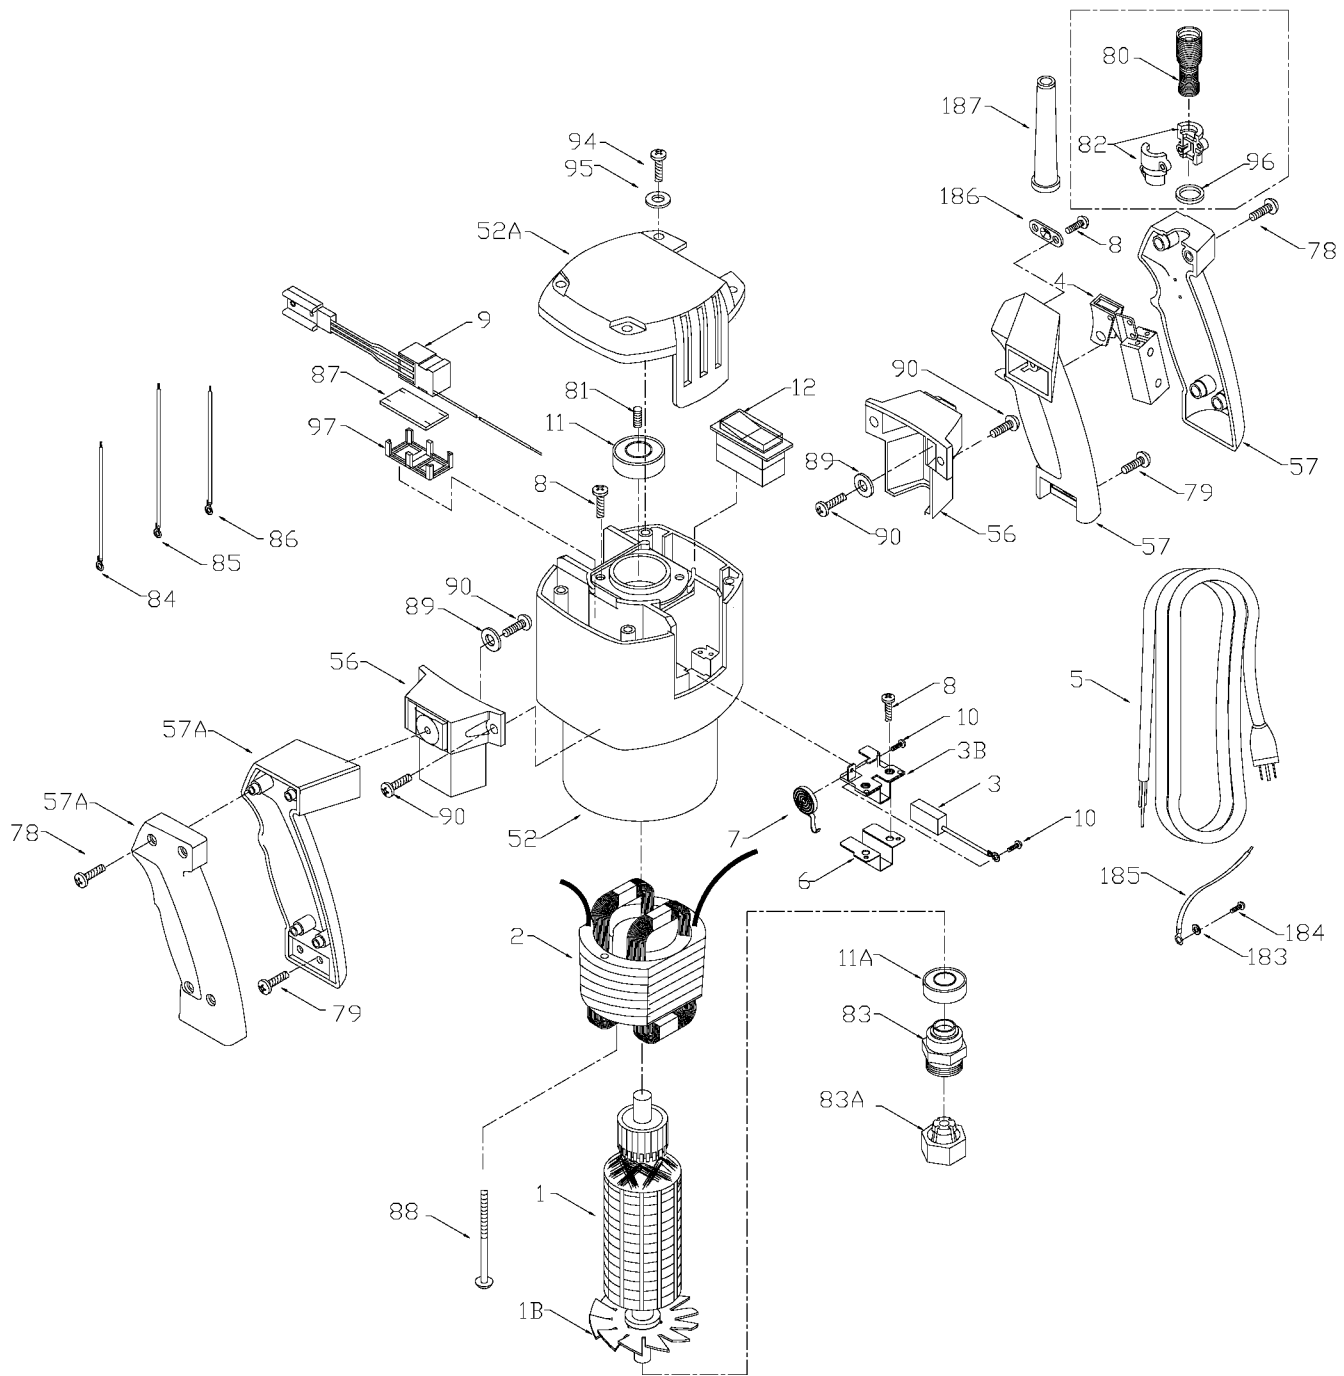

120V WIRING DIAGRAM

Parts List for 7538 Type 1

Item Number	Part Number	Description	Qty Required
1	873638	ARMATURE	1
1	875931	FAN	1
2	873637	FIELD	1
3	N031634	BRUSH	2
3	698844	BRUSH HOLDER	2
4	876774	SWITCH	1
5	875691	CORDSET	1
6	698874	BRUSH INSULATOR	2
7	698872	SPRING	2
8	882703	SCREW	10
9	5140102-22	SOFT START MODULE	1
10	852310	SCREW	10
11	330003-75	BEARING, BALL	1
11	146555-01	BEARING, BALL	1
12	A22811	SWITCH	1
14	698811	BRG RETAINER	1
15	849819	SCREW	10
51	698884	MOTOR FRAME	1
52	A22557	HOUSING	1
52	891036	COVER T3	1
56	5140071-52	HANDLE MOUNT	2
57	885318	HANDLE SET R.H.	1
57	698847	HANDLE SET-LH	1
78	879678	SCREW	10
79	850596	SCREW	10
80	872766	SPRING-STRAIN RELVR	1
81	859069	PLUG	1