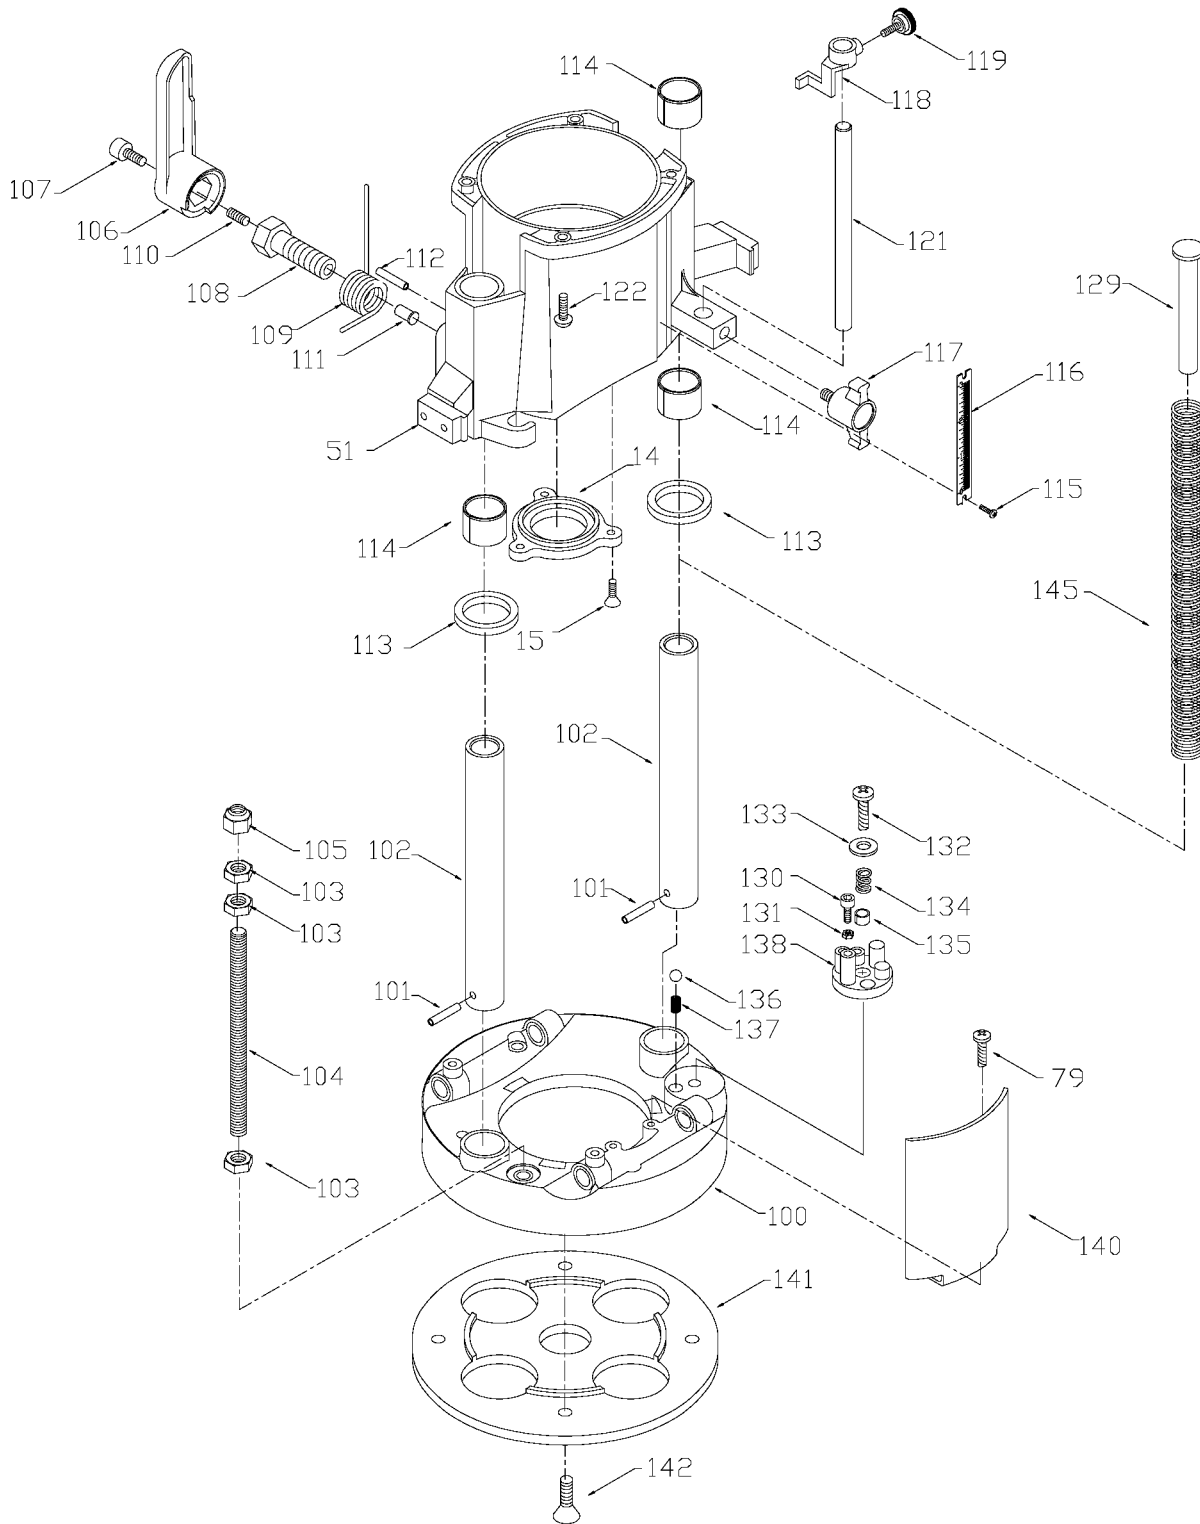

PORTER-CABLE

PLUNGE ROUTER

WARNING: Electrical repairs should only be attempted by trained repairmen. Contact the nearest Porter-Cable Service Center or other competent repair center.

7538