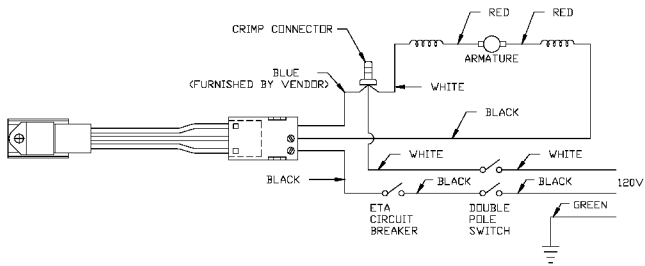

120V WIRING DIAGRAM

Parts List for 7538 Type 3

Item Number	Part Number	Description	Qty Required
1	875931	FAN	1
1	873638	ARMATURE	1
2	873637	FIELD	1
3	N031634	BRUSH	2
3	698844	BRUSH HOLDER	2
4	5140066-97	SWITCH	1
5	825713	115V CORD	1
6	698874	BRUSH INSULATOR	2
7	698872	SPRING	2
8	882703	SCREW	10
9	5140102-22	SOFT START MODULE	1
10	852310	SCREW	10
11	146555-01	BEARING, BALL	1
11	330003-75	BEARING, BALL	1
12	A22811	SWITCH	1
14	698811	BRG RETAINER	1
15	849819	SCREW	10
51	877480	MOTOR FRAME	1
52	A22557	HOUSING	1
52	891036	COVER T3	1
56	5140071-52	HANDLE MOUNT	2
57	885318	HANDLE SET R.H.	1
57	698847	HANDLE SET-LH	1
78	879678	SCREW	10
79	850596	SCREW	10
81	859069	PLUG	1
82	874845	BUSHING KIT	1