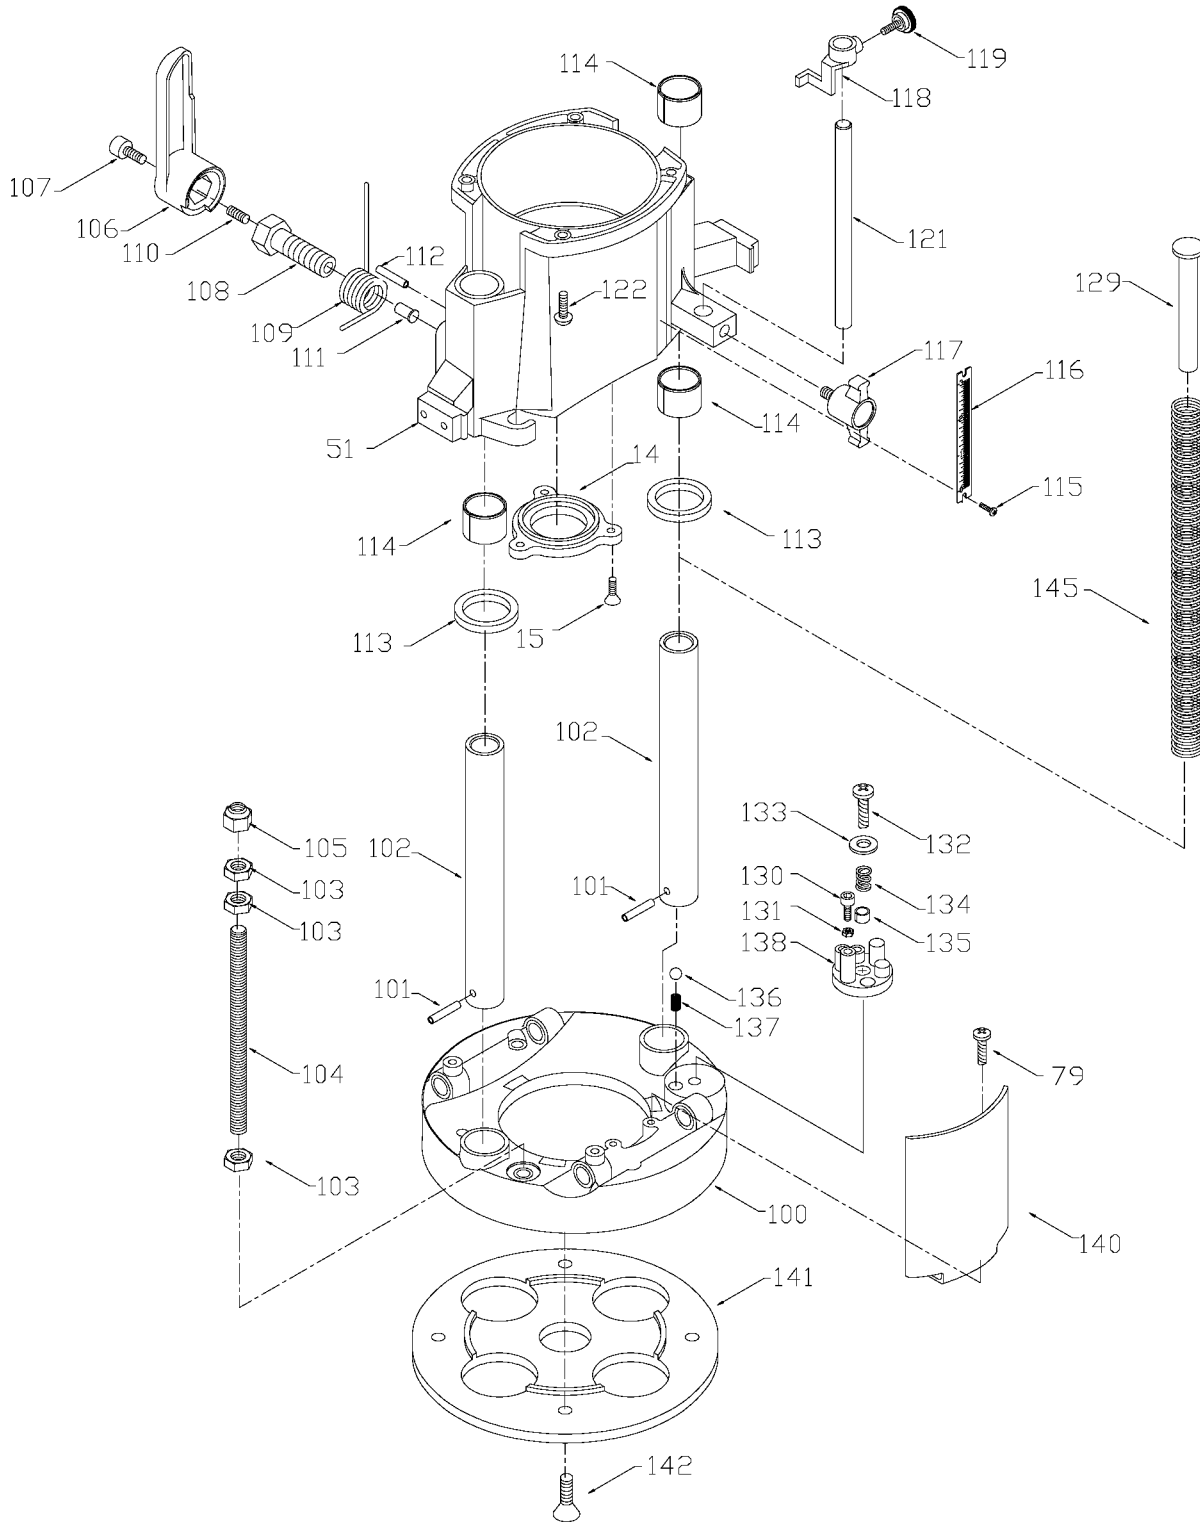

PORTER-CABLE

PLUNGE ROUTER

WARNING: Electrical repairs should only be attempted by trained repairmen. Contact the nearest Porter-Cable Service Center or other competent repair center.

7538