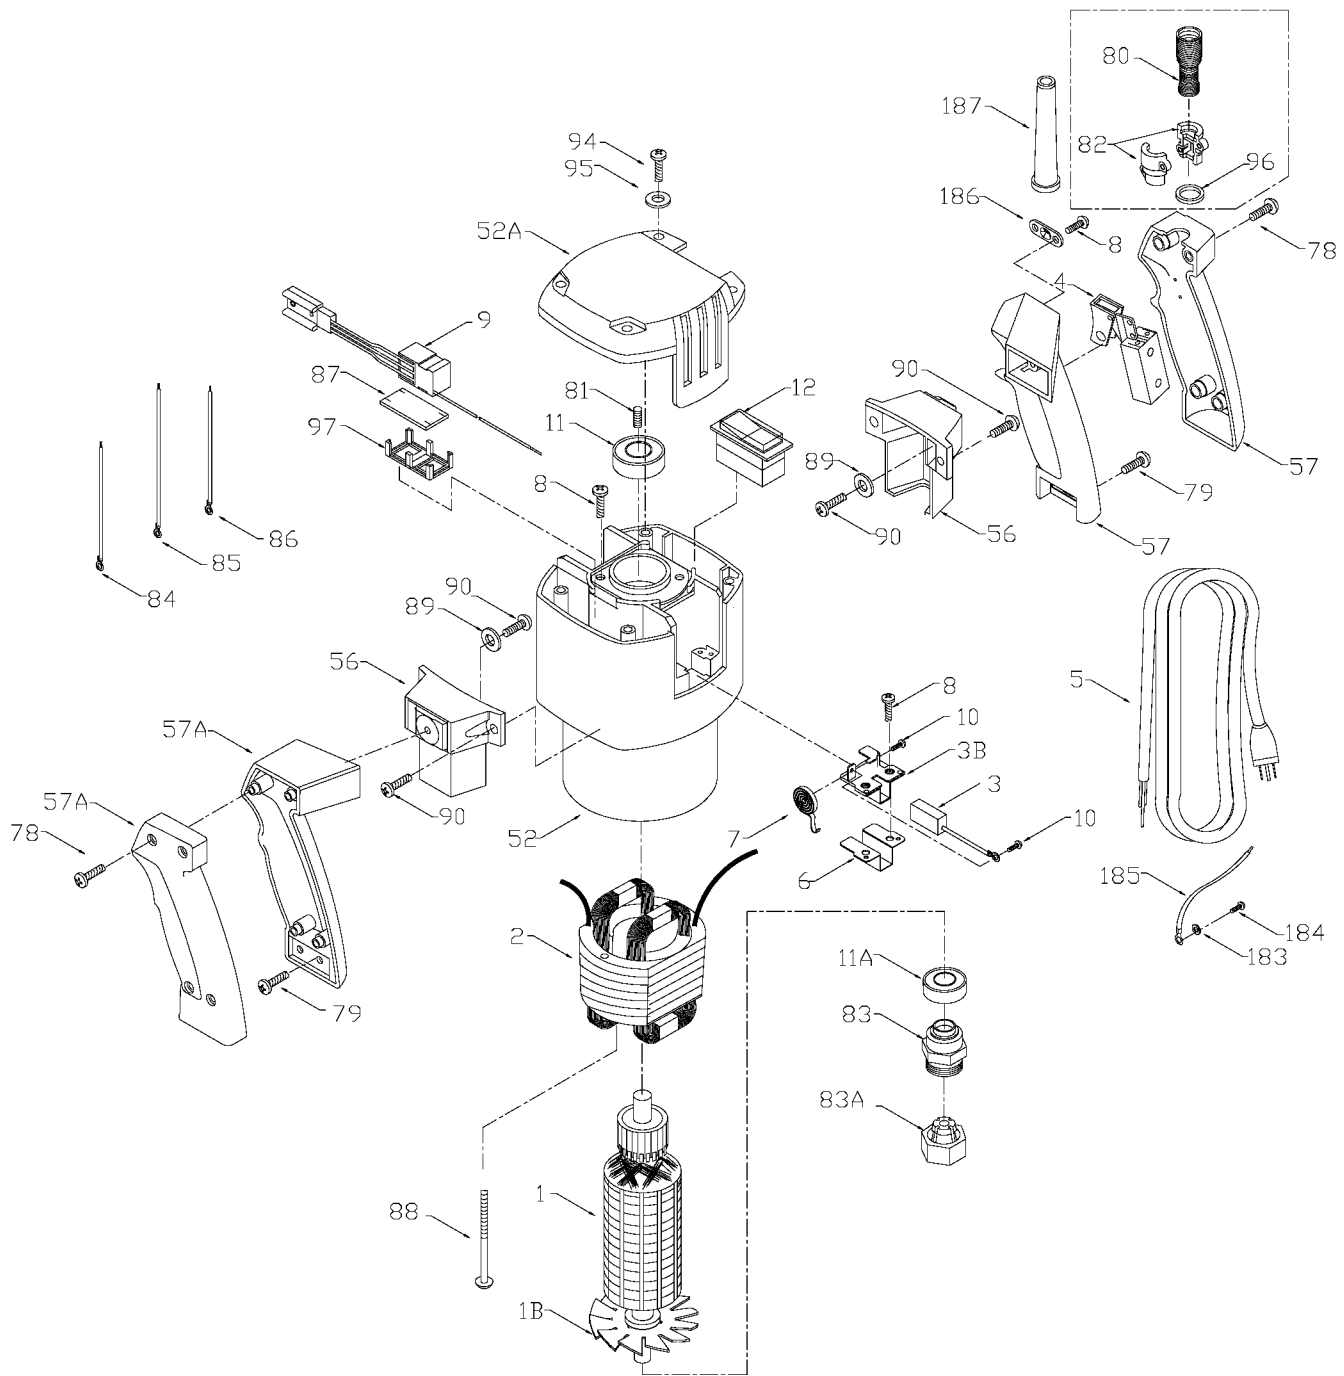

120V WIRING DIAGRAM

Parts List for 7538 Type 3

Item Number	Part Number	Description	Qty Required
1	875931	FAN	1
1	873638	ARMATURE	1
2	873637	FIELD	1
3	N031634	BRUSH	2
3	698844	BRUSH HOLDER	2
4	5140066-97	SWITCH	1
5	825713	115V CORD	1
6	698874	BRUSH INSULATOR	2
7	698872	SPRING	2
8	882703	SCREW	10
9	5140102-22	SOFT START MODULE	1
10	852310	SCREW	10
11	146555-01	BEARING, BALL	1
11	330003-75	BEARING, BALL	1
12	A22811	SWITCH	1
14	698811	BRG RETAINER	1
15	849819	SCREW	10
51	877480	MOTOR FRAME	1
52	A22557	HOUSING	1
52	891036	COVER T3	1
56	5140071-52	HANDLE MOUNT	2
57	885318	HANDLE SET R.H.	1
57	698847	HANDLE SET-LH	1
78	879678	SCREW	10
79	850596	SCREW	10
81	859069	PLUG	1
82	874845	BUSHING KIT	1