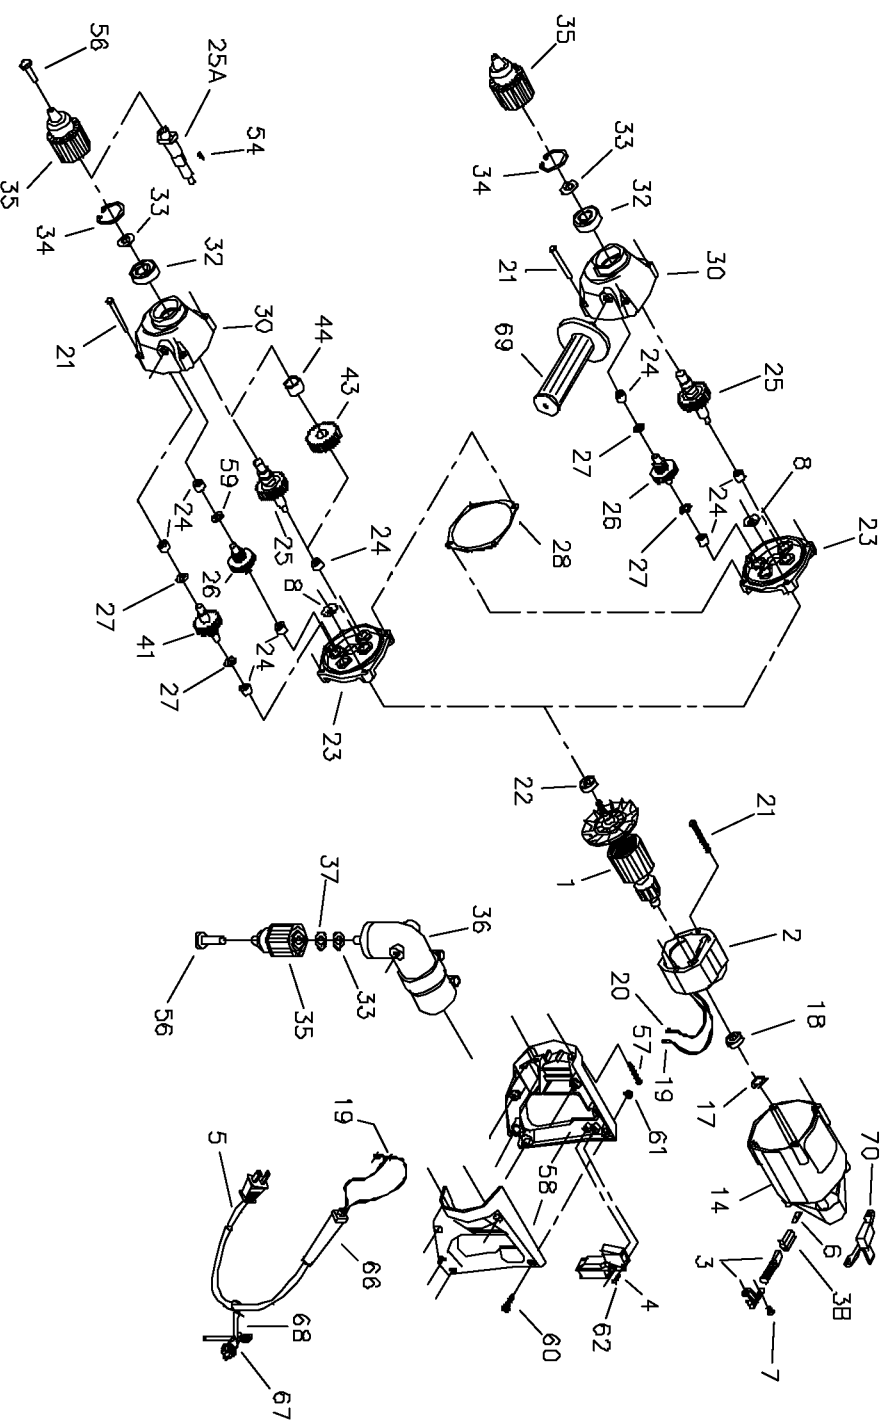

PORTER-CABLE “D” HANDLE DRILLS

WARNING: Electrical repairs should only be attempted by trained repairmen. Contact the nearest Porter-Cable Service Center or other competent repair center.

- 7551
- 7552
- 7553
- 7554
- 7556

Parts List for 7556 Type 5

Item Number	Part Number	Description	Qty Required
1	865654	ARMATURE 115V	1
1	878904SV	FAN	1
1	878904SV	FAN	1
2	875579	FIELD	1
3	874289	BRUSH & RETAINER ASY	2
3	865323	BRUSH HOLDER	2
4	883498	SWITCH & TRIAC	1
4	875506	REV SWITCH	1
4	875328	INSULATOR	1
5	A10193	CORDSET	1
6	865321	BRUSH INSULATOR	2
7	882703	SCREW	10
8	865653	SLINGER	1
14	000000-00	No Longer Available	1
17	842610	SPRING-PRELOAD	1
17	694432	BEARING MOUNT	1
18	855284	BEARING	3
19	862450	TERMINAL	1
20	849314	TERM	1
21	882704	SCREW	10
22	330003-17	BEARING,BALL	3
23	000000-00	No Longer Available	1
24	838073	BEARING	3
25	878243	SPINDLE KIT	1
26	D865312	GEAR & SHAFT AS	1
27	847769	WASHER	10
28	877281	GASKET	1

Parts List for 7556 Type 5

Item Number	Part Number	Description	Qty Required
30	868060	GEAR HSG ASSY	1
32	865119SV	BALL BEARING	3
33	892251	SPACER	10
34	000000-00	No Longer Available	10
34	802426	RING	10
35	865344	CHUCK	1
36	000000-00	No Longer Available	1
37	873579	BRASS WASHER	10
41	D866973	IDLER ASSY	1
43	D865639	GEAR	1
44	866524	SPACER	1
54	878563	KEY	1
56	885157	SCREW	1
57	900826	SCREW	10
58	000000-00	No Longer Available	1
58	000000-00	No Longer Available	1
60	900826	SCREW	10
62	882185	SCREW MACHINE STEEL	1
66	901266	STRAIN RELIEVER	1
67	875134	CHUCK KEY	1
68	842323	WRENCH HOLDER	1
69	695146	HANDLE	1
70	695077	MOUNTING BRKET TRIAC	1
71	873574	WRENCH OPEN END	1
72	873580	PIN WRENCH (5079)	1
73	000000-00	No Longer Available	1
800	801945	TUBE GREASE	1

Parts List for 7556 Type 5

Item Number	Part Number	Description	Qty Required
800	000000-00	No Longer Available	1
861	899179	CARRYING CASE	1