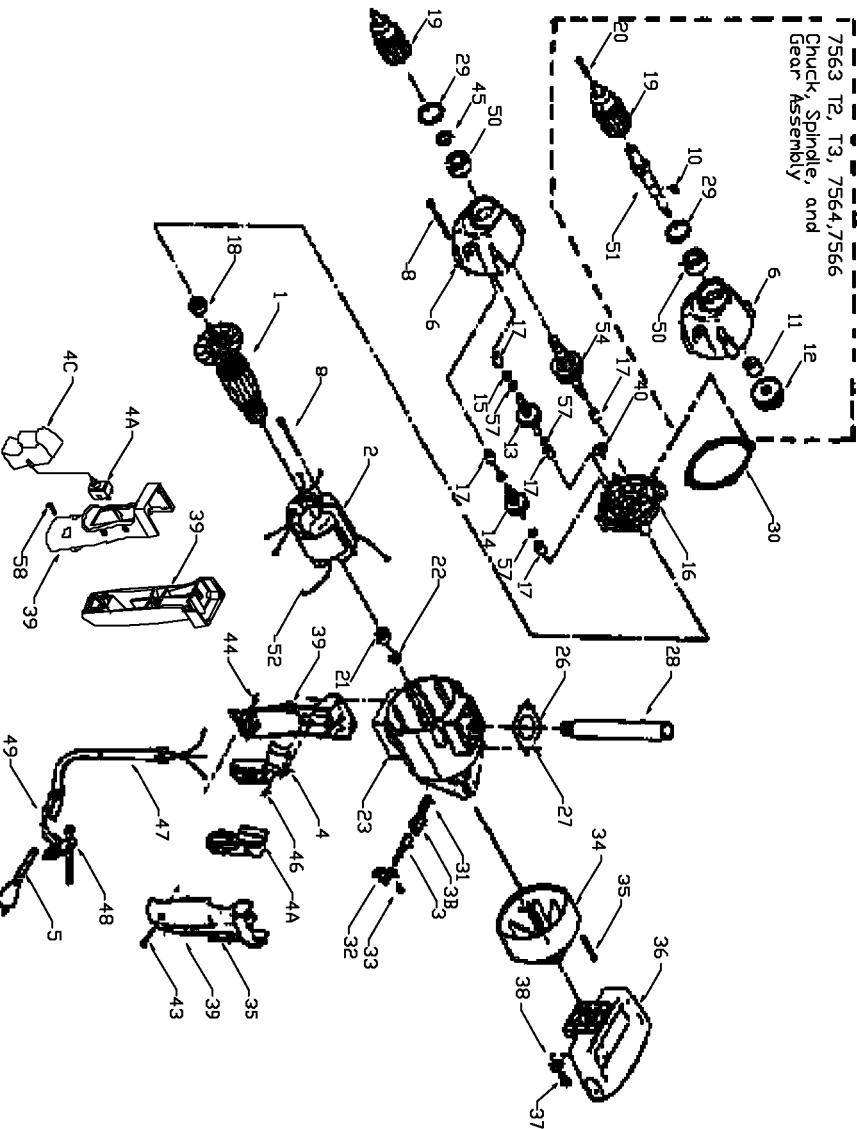

7563 T2, T3, 7564, 7566
Chuck, Spindle, and
Gear Assembly

Parts List for 7563 Type 2

Item Number	Part Number	Description	Qty Required
1	878904SV	FAN	1
1	865654	ARMATURE 115V	1
2	875579	FIELD	1
3	874289	BRUSH & RETAINER ASY	2
3	865323	BRUSH HOLDER	2
4	864459	SWITCH	1
5	A10193	CORDSET	1
6	868060	GEAR HSG ASSY	1
8	882704	SCREW	1
10	878563	KEY	1
11	866524	SPACER	1
12	D865639	GEAR	1
13	D865312	GEAR & SHAFT AS	1
14	D866973	IDLER ASSY	1
15	801560	WASHER	10
16	000000-00	No Longer Available	1
17	838073	BEARING	5
18	330003-17	BEARING,BALL	1
19	895573	CHUCK	1
20	802598	SCREW	10
21	855284	BEARING	1
22	842610	SPRING-PRELOAD	1
23	875097	MOTOR HOUSING KIT	1
26	865320	AUX HNDL COVER	1
27	859227	SCREW	10
28	846874	HANDLE	1
29	000000-00	No Longer Available	1

Parts List for 7563 Type 2

Item Number	Part Number	Description	Qty Required
29	802426	RING	1
30	877281	GASKET	1
31	865321	BRUSH INSULATOR	2
32	874289	BRUSH & RETAINER ASY	2
33	802848	SCREW	10
34	811351	MOTOR HSG COVER	1
35	864721	SCREW	10
36	811352	SPADE HANDLE	1
37	847213	SCREW	10
38	823735	WASHER	10
39	000000-00	No Longer Available	1
40	865653	SLINGER	1
43	802589	SCREW	10
44	862641	NUT	10
46	859227	SCREW	10
47	901266	STRAIN RELIEVER	1
48	875134	CHUCK KEY	1
49	842323	WRENCH HOLDER	1
50	865119SV	BALL BEARING	1
51	859788	SPINDLE	1
52	849314	TERM	1
57	847769	WASHER	10
800	801945	TUBE GREASE	1
800	801946	LUBE	1