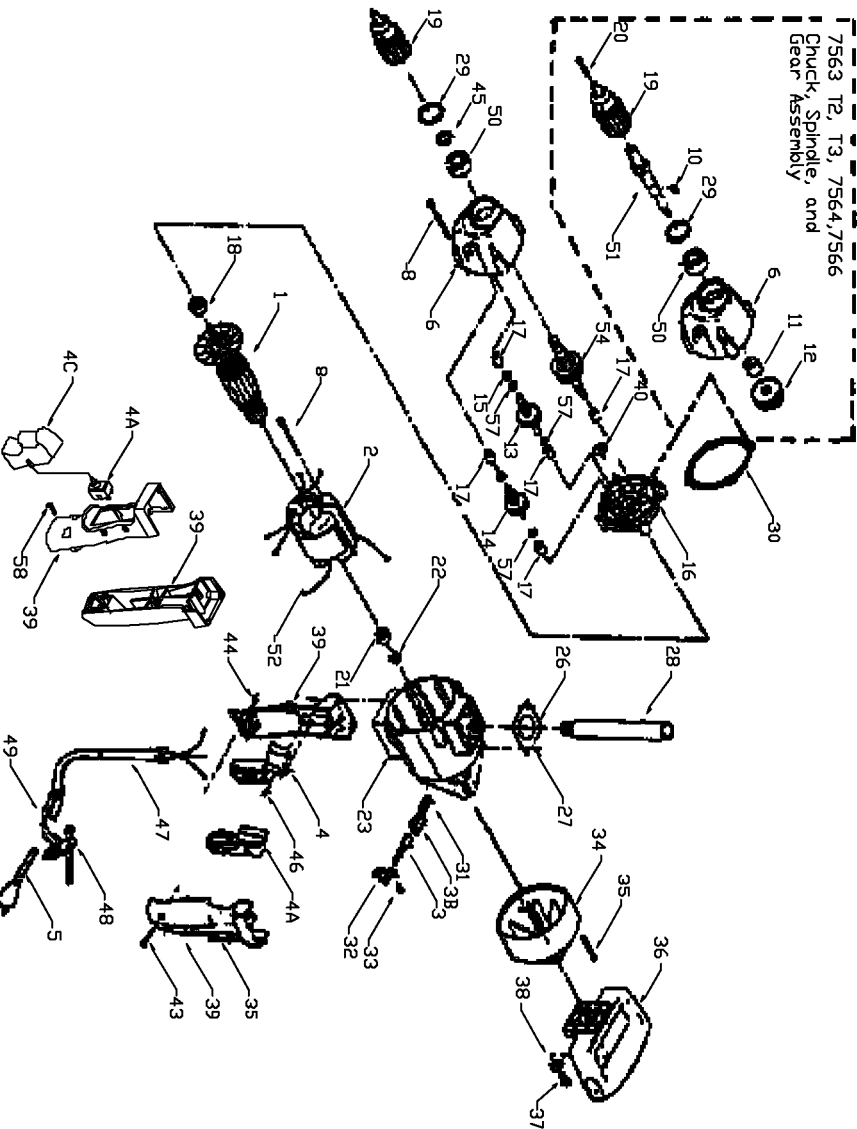

7563 T2, T3, 7564, 7566
Chuck, Spindle, and
Gear Assembly

Parts List for 7564 Type 3

Item Number	Part Number	Description	Qty Required
1	878904SV	FAN	1
1	865654	ARMATURE 115V	1
2	875579	FIELD	1
3	874289	BRUSH & RETAINER ASY	2
3	865323	BRUSH HOLDER	2
4	000000-00	No Longer Available	1
5	A10193	CORDSET	1
6	868060	GEAR HSG ASSY	1
8	882704	SCREW	1
10	878563	KEY	1
11	866524	SPACER	1
12	D865639	GEAR	1
13	D865312	GEAR & SHAFT AS	1
14	D866973	IDLER ASSY	1
15	801560	WASHER	1
16	000000-00	No Longer Available	1
17	838073	BEARING	5
18	330003-17	BEARING,BALL	1
19	895573	CHUCK	1
20	802598	SCREW	1
21	855284	BEARING	1
22	694432	BEARING MOUNT	1
23	875097	MOTOR HOUSING KIT	1
26	865320	AUX HNDL COVER	1
27	859227	SCREW	10
28	846874	HANDLE	1
29	000000-00	No Longer Available	1

Parts List for 7564 Type 3

Item Number	Part Number	Description	Qty Required
29	802426	RING	1
30	877281	GASKET	1
31	865321	BRUSH INSULATOR	2
33	882703	SCREW	1
34	811351	MOTOR HSG COVER	1
35	864721	SCREW	10
36	811352	SPADE HANDLE	1
37	847213	SCREW	10
38	823735	WASHER	10
39	866361	HANDLE SET	1
40	865653	SLINGER	1
43	802589	SCREW	10
44	862641	NUT	10
47	901266	STRAIN RELIEVER	1
48	875134	CHUCK KEY	1
49	842323	WRENCH HOLDER	1
50	865119SV	BALL BEARING	1
51	859788	SPINDLE	1
52	849314	TERM	1
57	847769	WASHER	3
800	801945	TUBE GREASE	1
800	801946	LUBE	1