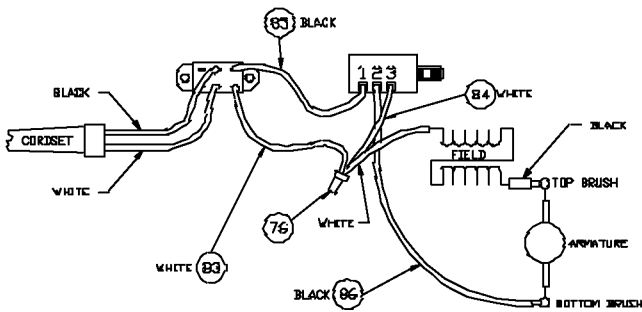

PORTER-CABLE

BAYONET SAW

WARNING: Electrical repairs should only be attempted by trained repairmen. Contact the nearest Porter-Cable Service Center or other competent repair center.

7649

Parts List for 7649 Type 3

Item Number	Part Number	Description	Qty Required
1	875066	ARMATURE	1
1	811531	FAN	1
2	000000-00	No Longer Available	1
3	N031636	BRUSH ASSEMBLY	2
3	690742	BRUSH HOLDER	2
4	694006	SWITCH	1
4	694924	DUST SHIELD	1
4	886978	SWITCH	1
5	330072-97	CORD/10 FT/18-2	1
11	330003-85	BEARING	3
31	874930	GEAR	1
51	883486	SCREW	10
52	888001	MOTOR HSG	1
52	874821	END CAP	1
53	875067	GEAR HOUSING ASSY	1
53	000000-00	No Longer Available	1
60	873403	CHIP DEFLECTOR	1
66	882185	SCREW MACHINE STEEL	10
71	887508	LEAD	1
72	802203	RING	10
73	695894	TUBE	1
74	695893	WASHER	10
75	802203	RING	10
76	694432	BEARING MOUNT	3
77	695185	FIELD SCREW	10
78	861434	CORD CLAMP	1
79	882185	SCREW MACHINE STEEL	10