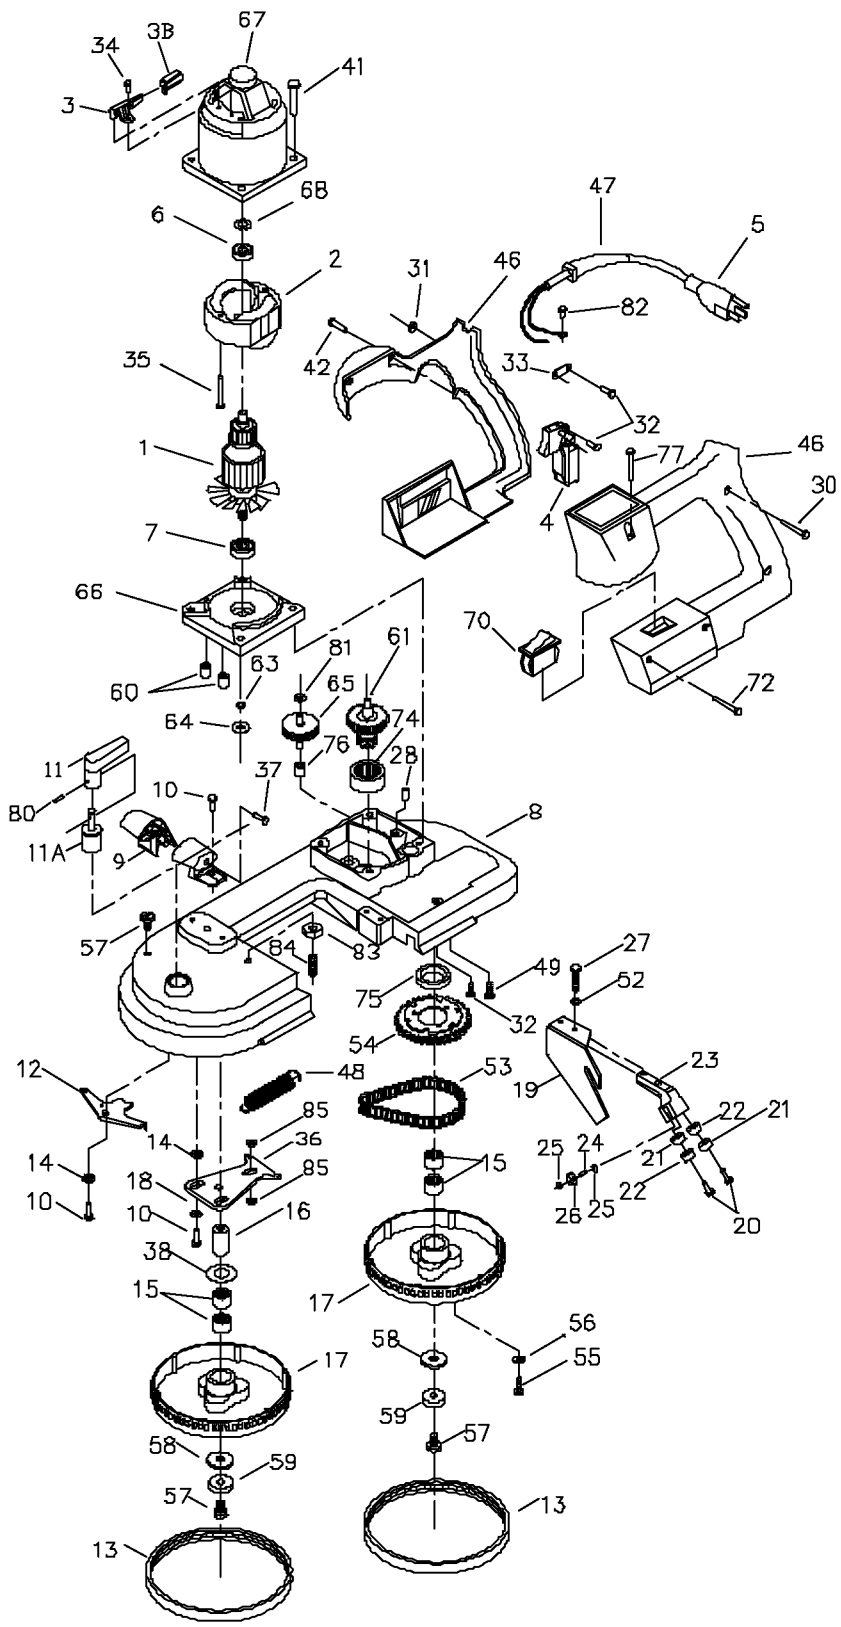

PORTA-BAND® BAND SAW

Parts List for 7723 Type 1

Item Number	Part Number	Description	Qty Required
1	A01749SV	ARMATURE	1
1	877486	FAN	1
2	886640	FIELD	1
3	874289	BRUSH & RETAINER ASY	2
3	865323	BRUSH HOLDER	2
4	5140066-97	SWITCH	1
5	879182	CORD	1
6	855284	BEARING	3
7	851054SV	BALL BEARING	3
8	879811SV	FRAME ASSY	1
9	A03070	SS/A HANDLE SET	1
10	696276	SCREW	10
11	865398	KNOB	1
11	696217	TENSION SHAFT	1
12	861851	YOKE	1
13	A02807	PULLEY- RUBBER TIRE	1
14	878725	BUSHING	10
15	803858	BEARING	3
16	863047	PULLEY SHAFT	1
17	861702	DRIVE PULLEY	1
18	802318	WASHER	10
19	873951	STOP	1
20	884286	SCREW	10
21	863569	GUIDE	1
22	849197SV	BALL BEARING	3
23	872871	BLADE GUIDE HOLDER	1
23	694978	GUIDE HARDWARE	1

Parts List for 7723 Type 1

Item Number	Part Number	Description	Qty Required
24	861663	PIN	10
25	861664	WASHER	10
26	882511SV	BEARING	3
27	866061	SCREW	10
28	801710	PIN	10
30	696274	SCREW	10
31	869687	NUT	10
32	882703	SCREW	10
33	861434	CORD CLAMP	1
34	859802	SCREW	10
35	853480	SCREW	10
36	878661	YOKE KIT	1
37	879678	SCREW	10
38	803679	WASHER	10
41	838733	SCREW	10
42	861810	SCREW	10
46	883219SV	HANDLE SET	1
47	810716	RELIEVER	1
48	873581	SPRING	10
49	864449	SCREW	10
52	802429	INT LOCK WASHER	1
53	888879	CHAIN	1
54	877616	SPROCKET	1
55	800191	SCREW	10
56	802417	WASHER	10
57	847213	SCREW	10
58	863134	WASHER	10

Parts List for 7723 Type 1

Item Number	Part Number	Description	Qty Required
59	803435	WASHER	10
60	841767	BEARING	3
61	861131	SPUR GEAR	1
63	802851	O RING	10
64	862534	SLINGER	1
65	861845SV	INTER GEAR	1
66	861844	INTER PLATE ASY	1
67	000000-00	No Longer Available	1
68	842610	SPRING-PRELOAD	10
70	000000-00	No Longer Available	1
72	860902	SCREW	10
74	859849	BEARING	3
75	865090	SEAL	1
76	803193	BEARING	3
77	894223	SCREW	10
80	802329	PIN	10
81	848741	WASHER	10
82	802848	SCREW	10
83	801372	NUT	10
84	907133	SCREW	10
85	802203	RING	10
800	879751	LUBRICANT 4 LBS	1