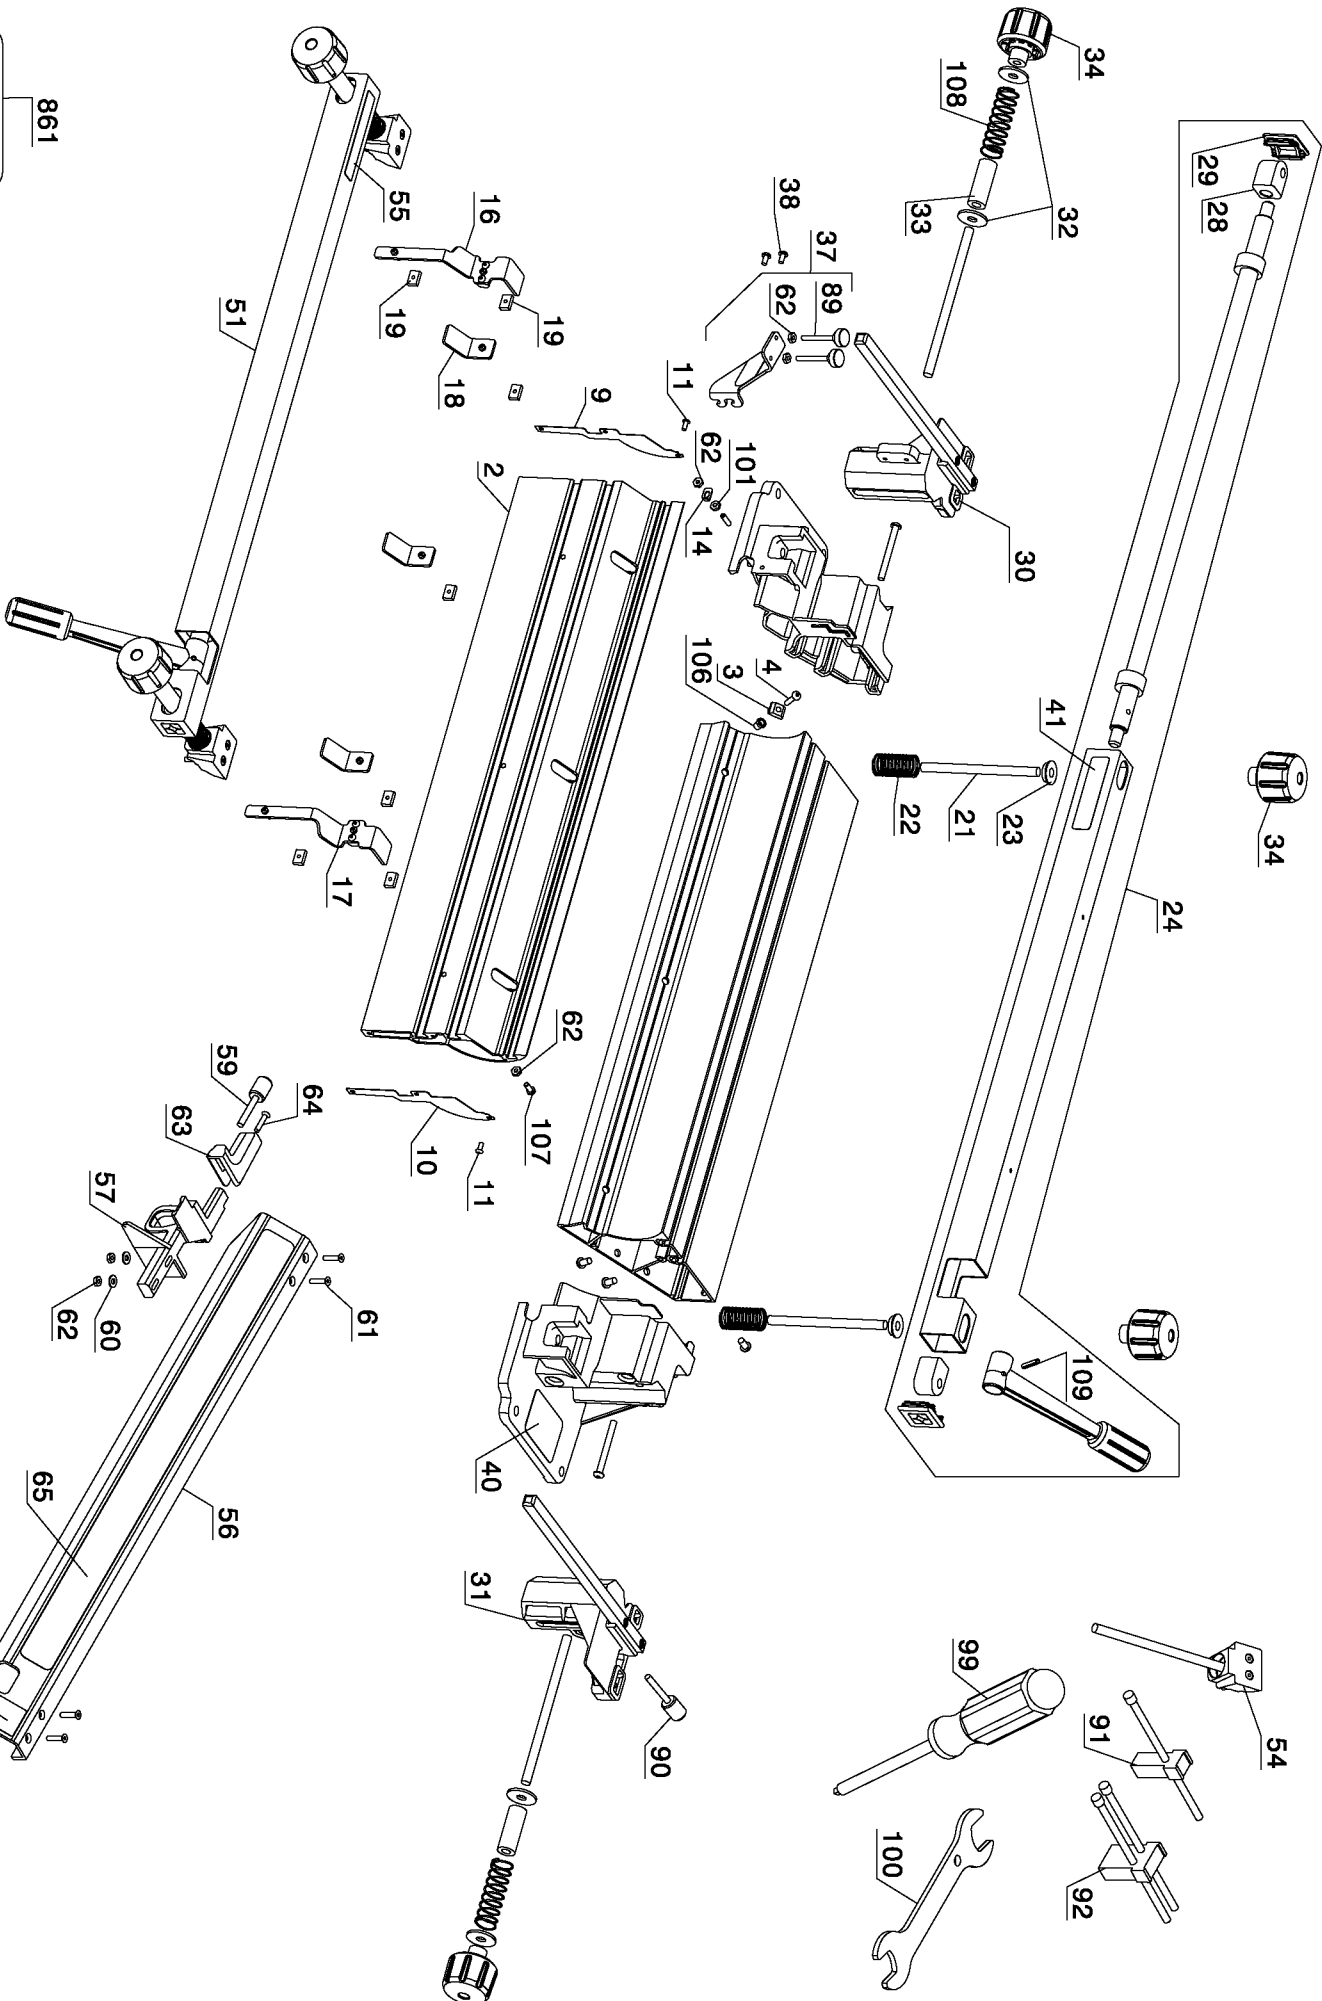

861

Parts List for 77240 Type 1

Item Number	Part Number	Description	Qty Required
2	A20730	EXTRUSION	1
3	A20753	WASHER	3
4	A15019	SCREW	3
9	A20891	CAP	1
10	A20892	CAP	1
11	A20786	SCREW	6
14	A20958	INDICATOR	1
16	A20772	BRACKET	1
17	A20771	BRACKET	1
18	A21005	DUST COVER	3
19	A20766	T-NUT	7
21	A16764	THREADED ROD	2
22	A15661	SPRING	4
23	A23157	SPRING RETAINER	4
24	A25277	CLAMP ASSEMBLY	1
27	A21282	SCREW	5
28	A09542	CLAMP BLOCK	4
29	A19168	END CAP	3
30	A09496	SUPPORT	1
31	A09498	SUPPORT	1
32	A20346	WASHER	4
33	A16762	SPACER	4
34	A19153	KNOB	6
37	A21098	DEPTH STOP	1
38	A15081	SCREW	2
40	A20355	SPEC PLATE	1
41	A20373	ID LABEL	1

Parts List for 77240 Type 1

Item Number	Part Number	Description	Qty Required
75	A09358	BAR	1
76	A12883	SCREW	2
77	A13515	THUMB SCREW	1
78	A24059	STOP	2
79	5130830-00	FLAT WASHER	2
80	A14169	NUT	6
81	A20238	SCREW	4
82	A20385	INSTRUCTION LABEL	1
82	A20381	INSTRUCTION LABEL	1
83	A20386	INSTRUCTION LABEL	1
83	A20382	INSTRUCTION LABEL	1
84	A13516	THUMB SCREW	1
85	A20387	INSTRUCTION LABEL	1
85	A20383	INSTRUCTION LABEL	1
86	A20388	INSTRUCTION LABEL	1
86	A20384	INSTRUCTION LABEL	1
89	A24499	KNOB	14
90	A13518	THUMB SCREW	4
91	A21708	STOP ASSY.	1
91	A21709	STOP ASSY.	1
91	A20447	STOP ASSY.	1
91	A20448	STOP ASSY.	1
92	A21707	STOP ASSY.	1
92	A21706	STOP ASSY.	1
92	A20499	STOP ASSY.	1
92	A20500	STOP ASSY.	1
92	A20446	STOP ASSY.	1