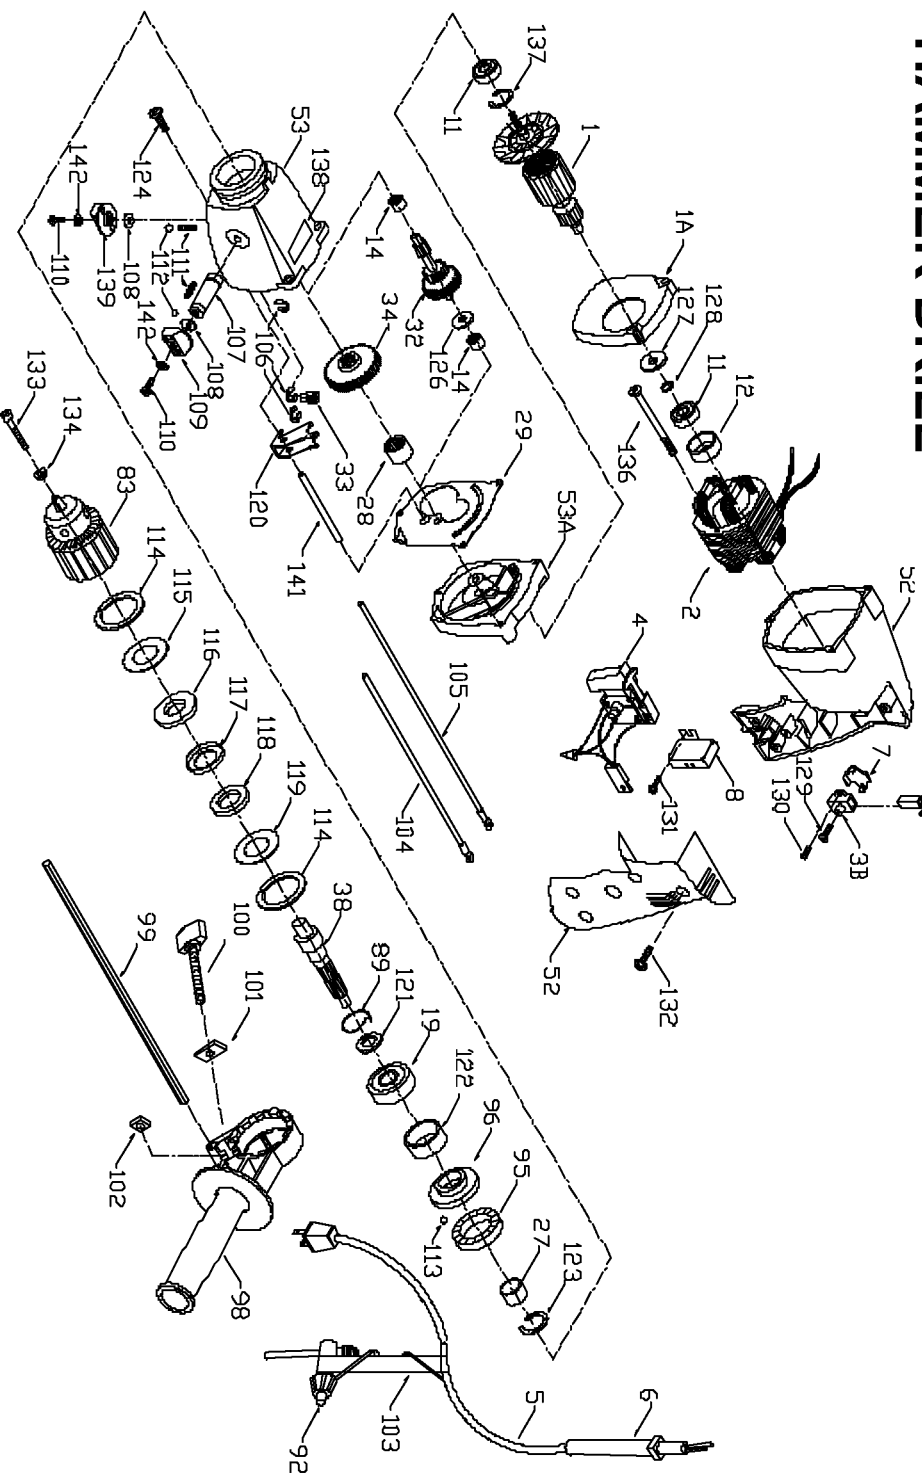

PORTER-CABLE HAMMER DRILL

WARNING: Electrical repairs should only be attempted by trained repairmen. Contact the nearest Porter-Cable Service Center or other competent repair center.

7751

Parts List for 7751 Type 1

Item Number	Part Number	Description	Qty Required
1	872511	ARMATURE	1
1	000000-00	No Longer Available	1
1	699173	FAN	1
2	000000-00	No Longer Available	1
3	875785	BRUSH	2
3	698657	BRUSH HOLDER	2
4	873498	SWITCH	1
5	695854	CORDSET	1
6	810716	RELIEVER	1
7	698071	INSULATOR	1
8	698027	ENCLOSURE-TRIAC	1
11	330003-85	BEARING	3
12	694432	BEARING MOUNT	3
14	330004-00	BEARING,NEEDLE	3
19	883095	BEARING	3
27	697966	SLEEVE	1
28	000000-00	No Longer Available	1
29	697976	GASKET	1
32	000000-00	No Longer Available	1
33	875394	SHIFT PINION	1
34	D876629	SPINDLE & GEAR ASSY.	1
34	876628	GEAR-46 TEETH	1
38	872920	SPINDLE	1
52	000000-00	No Longer Available	1
53	000000-00	No Longer Available	1
53	000000-00	No Longer Available	1
83	697396	CHUCK	1