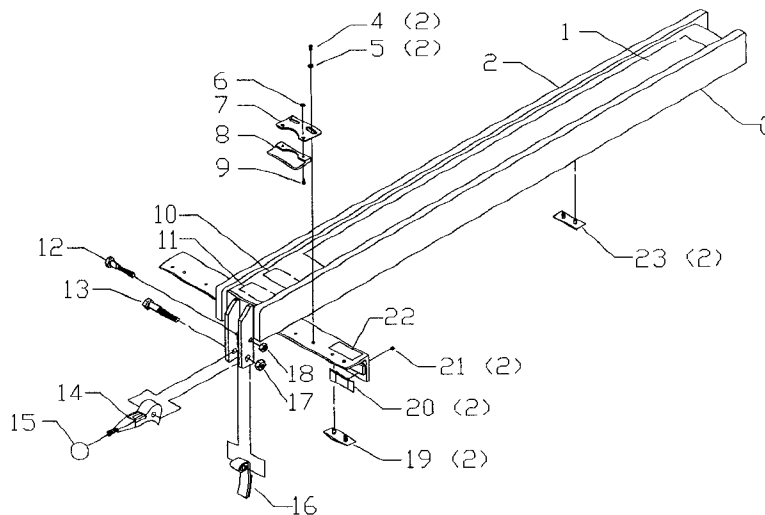

**BIESEMEYER® UNIVERSAL T-SQUARE®**  
**COMMERCIAL FENCE SYSTEMS**  
**MODEL 78-910 30" CAPACITY**  
**MODEL 78-900 50" CAPACITY**

**CS-14**

Part No 1349988

Revised 3-4-99

**78-928  
OUTFEED TABLE**

**78-951  
STEEL SUPPORT LEGS  
(SET OF 2)**

**78-925  
RIGHT EXTENSION TABLE  
(50" FENCE SYSTEM)  
&  
78-927  
RIGHT EXTENSION TABLE  
(30" FENCE SYSTEM)**

## Parts List for 78-900 Type 1

Item Number	Part Number	Description	Qty Required
32	1350294	SCREW	4
33	1350285	SCREW	3
34	1350286	FLAT WASHER	3
35	1350288	LOCK WASHER	3
36	1350287	HEX NUT	3
37	1350701	REAR RAIL (30)	1
37	000000-00	No Longer Available	1
38	1350289	SCREW	7
39	1350317	FLAT WASHER	7
40	1350284	HEX NUT	7
41	1350702	GUIDE TUBE ASSY 30	1
41	1350035	TUBE ASSY - 50 W	1
42	79-064	12FT R-TAPE	1
43	1350284	HEX NUT	6
44	491957-00	LOCK WASHER	6
45	1350286	FLAT WASHER	6
46	1350282	SCREW	6
47	1350291	HEX NUT	3
48	1350288	LOCK WASHER	3
49	1350286	FLAT WASHER	3
50	1352011	SCREW	3
51	1350291	HEX NUT	1
52	1350288	LOCK WASHER	1
53	1350286	FLAT WASHER	1
54	1350124	SWITCH BRACKET	1
55	1350292	SCREW	1
56	491957-00	LOCK WASHER	2

## Parts List for 78-900 Type 1

Item Number	Part Number	Description	Qty Required
57	1350294	SCREW	2
58	000000-00	No Longer Available	1
59	1350295	SCREW	7
60	491957-00	LOCK WASHER	7
61	1350700	FRONT RAIL (30)	1
61	1350031	FRONT RAIL - 50 W	1
62	1350284	HEX NUT	7
63	1350317	FLAT WASHER	7
64	1350289	SCREW	7
201	1350315	HEX NUT	2
202	330016-04	WASHER	2
203	1350276	WASHER	4
204	1350819	SCREW	2
301	1350284	HEX NUT	4
302	1350283	FLAT WASHER	4
303	1350630	SCREW SELF TAP#8X1/2	8
304	1350289	SCREW	4
305	1352485	LEG ASSY	2
306	1350194	LEVELING ASSY	2
307	1350291	HEX NUT	2
401	000000-00	No Longer Available	1
856	000000-00	No Longer Available	1