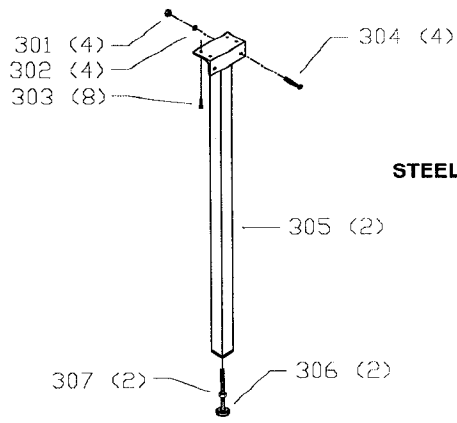

**BIESEMEYER® UNIVERSAL T-SQUARE®**  
**COMMERCIAL FENCE SYSTEMS**  
**MODEL 78-910 30" CAPACITY**  
**MODEL 78-900 50" CAPACITY**

**CS-14**

Part No 1349988

Revised 3-4-99

**78-928  
OUTFEED TABLE**

**78-951  
STEEL SUPPORT LEGS  
(SET OF 2)**

**78-925  
RIGHT EXTENSION TABLE  
(50" FENCE SYSTEM)  
&  
78-927  
RIGHT EXTENSION TABLE  
(30" FENCE SYSTEM)**

## Parts List for 78-900 Type 1

Item Number	Part Number	Description	Qty Required
32	1350294	SCREW	4
33	1350285	SCREW	3
34	1350286	FLAT WASHER	3
35	1350288	LOCK WASHER	3
36	1350287	HEX NUT	3
37	1350701	REAR RAIL (30)	1
37	000000-00	No Longer Available	1
38	1350289	SCREW	7
39	1350317	FLAT WASHER	7
40	1350284	HEX NUT	7
41	1350702	GUIDE TUBE ASSY 30	1
41	1350035	TUBE ASSY - 50 W	1
42	79-064	12FT R-TAPE	1
43	1350284	HEX NUT	6
44	491957-00	LOCK WASHER	6
45	1350286	FLAT WASHER	6
46	1350282	SCREW	6
47	1350291	HEX NUT	3
48	1350288	LOCK WASHER	3
49	1350286	FLAT WASHER	3
50	1352011	SCREW	3
51	1350291	HEX NUT	1
52	1350288	LOCK WASHER	1
53	1350286	FLAT WASHER	1
54	1350124	SWITCH BRACKET	1
55	1350292	SCREW	1
56	491957-00	LOCK WASHER	2

## Parts List for 78-900 Type 1

Item Number	Part Number	Description	Qty Required
57	1350294	SCREW	2
58	000000-00	No Longer Available	1
59	1350295	SCREW	7
60	491957-00	LOCK WASHER	7
61	1350700	FRONT RAIL (30)	1
61	1350031	FRONT RAIL - 50 W	1
62	1350284	HEX NUT	7
63	1350317	FLAT WASHER	7
64	1350289	SCREW	7
201	1350315	HEX NUT	2
202	330016-04	WASHER	2
203	1350276	WASHER	4
204	1350819	SCREW	2
301	1350284	HEX NUT	4
302	1350283	FLAT WASHER	4
303	1350630	SCREW SELF TAP#8X1/2	8
304	1350289	SCREW	4
305	1352485	LEG ASSY	2
306	1350194	LEVELING ASSY	2
307	1350291	HEX NUT	2
401	000000-00	No Longer Available	1
856	000000-00	No Longer Available	1