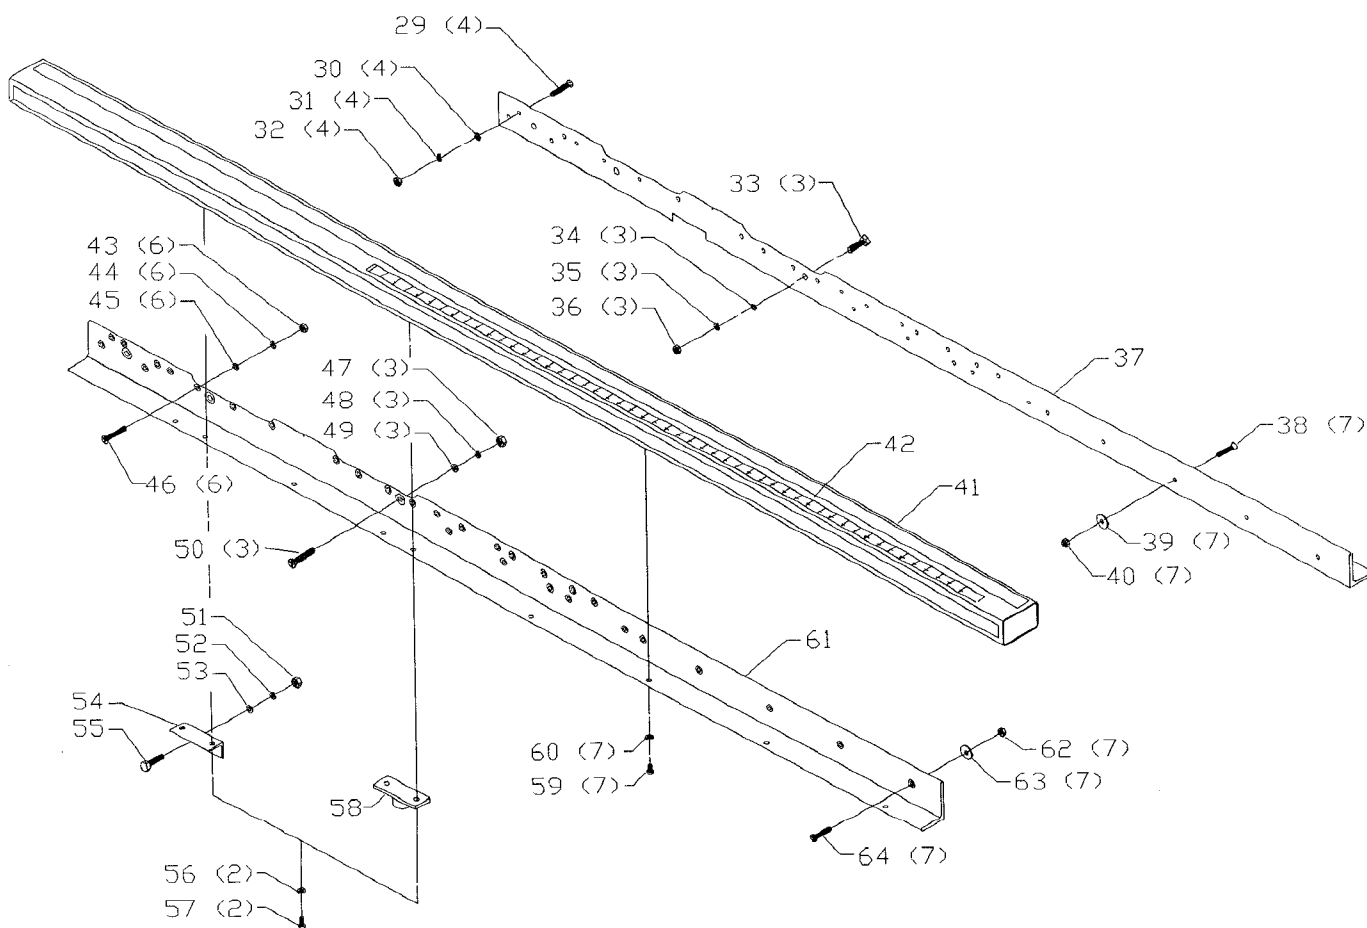

**BIESEMEYER® UNIVERSAL T-SQUARE®**  
**COMMERCIAL FENCE SYSTEMS**  
**MODEL 78-910 30" CAPACITY**  
**MODEL 78-900 50" CAPACITY**

**CS-14**

Part No 1349988

Revised 3-4-99

**78-928  
OUTFEED TABLE**

**78-951  
STEEL SUPPORT LEGS  
(SET OF 2)**

**78-925  
RIGHT EXTENSION TABLE  
(50" FENCE SYSTEM)  
&  
78-927  
RIGHT EXTENSION TABLE  
(30" FENCE SYSTEM)**

## Parts List for 78-900 Type 1

Item Number	Part Number	Description	Qty Required
32	1350294	SCREW	4
33	1350285	SCREW	3
34	1350286	FLAT WASHER	3
35	1350288	LOCK WASHER	3
36	1350287	HEX NUT	3
37	1350701	REAR RAIL (30)	1
37	000000-00	No Longer Available	1
38	1350289	SCREW	7
39	1350317	FLAT WASHER	7
40	1350284	HEX NUT	7
41	1350702	GUIDE TUBE ASSY 30	1
41	1350035	TUBE ASSY - 50 W	1
42	79-064	12FT R-TAPE	1
43	1350284	HEX NUT	6
44	491957-00	LOCK WASHER	6
45	1350286	FLAT WASHER	6
46	1350282	SCREW	6
47	1350291	HEX NUT	3
48	1350288	LOCK WASHER	3
49	1350286	FLAT WASHER	3
50	1352011	SCREW	3
51	1350291	HEX NUT	1
52	1350288	LOCK WASHER	1
53	1350286	FLAT WASHER	1
54	1350124	SWITCH BRACKET	1
55	1350292	SCREW	1
56	491957-00	LOCK WASHER	2

## Parts List for 78-900 Type 1

Item Number	Part Number	Description	Qty Required
57	1350294	SCREW	2
58	000000-00	No Longer Available	1
59	1350295	SCREW	7
60	491957-00	LOCK WASHER	7
61	1350700	FRONT RAIL (30)	1
61	1350031	FRONT RAIL - 50 W	1
62	1350284	HEX NUT	7
63	1350317	FLAT WASHER	7
64	1350289	SCREW	7
201	1350315	HEX NUT	2
202	330016-04	WASHER	2
203	1350276	WASHER	4
204	1350819	SCREW	2
301	1350284	HEX NUT	4
302	1350283	FLAT WASHER	4
303	1350630	SCREW SELF TAP#8X1/2	8
304	1350289	SCREW	4
305	1352485	LEG ASSY	2
306	1350194	LEVELING ASSY	2
307	1350291	HEX NUT	2
401	000000-00	No Longer Available	1
856	000000-00	No Longer Available	1