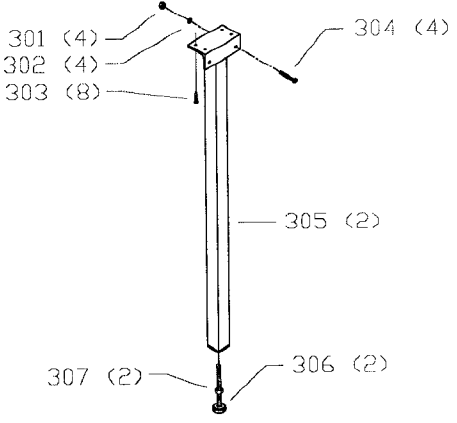

**78-928
OUTFEED TABLE**

**78-925
RIGHT EXTENSION TABLE
(50" FENCE SYSTEM)**
&
**78-927
RIGHT EXTENSION TABLE
(30" FENCE SYSTEM)**

Parts List for 78-907 Type 1

Item Number	Part Number	Description	Qty Required
1	000000-00	No Longer Available	1
2	1350147	BOARD KIT	1
3	1350147	BOARD KIT	1
4	1350275	SCREW	2
5	1350276	WASHER	2
6	1350315	HEX NUT	1
7	1352593	CURSOR	1
8	1352593	CURSOR	1
9	1350316	FLAT HD SCREW	1
10	000000-00	No Longer Available	1
11	1350156	NAMEPLATE	1
12	1350277	BOLT	1
13	1350278	SPECIAL SCREW	1
14	1352490	CAM HANDLE ASSY	1
15	1350050	KNOB	1
16	1350111	USE 1352492	1
17	1350279	LOCK NUT	1
18	1350280	LOCK NUT	1
19	1350019	GLIDE PAD	2
20	1350051	GLIDE PAD	2
21	1350492	SET SCREW	2
22	1350079	DECAL	1
23	1350019	GLIDE PAD	2
33	1350285	SCREW	3
34	1350286	FLAT WASHER	3
35	1350288	LOCK WASHER	3
36	1350287	HEX NUT	3

Parts List for 78-907 Type 1

Item Number	Part Number	Description	Qty Required
37	1359176	RAIL	1
37	1350120	USE 1359181	1
37	1352162	REAR RAIL - 50 WT	1
38	1350289	SCREW	4
38	1350289	SCREW	7
39	1350317	FLAT WASHER	7
39	1350317	FLAT WASHER	4
40	1350284	HEX NUT	4
40	1350284	HEX NUT	7
41	1350152	USE 1359177	1
41	1359180	GUIDE TUBE ASSY	1
42	79-064	12FT R-TAPE	1
46	1350291	HEX NUT	3
47	1350288	LOCK WASHER	3
48	1350286	FLAT WASHER	3
49	1352011	SCREW	3
50	1350291	HEX NUT	1
51	1350288	LOCK WASHER	1
52	1350286	FLAT WASHER	1
53	1350124	SWITCH BRACKET	1
54	1350292	SCREW	1
55	491957-00	LOCK WASHER	2
56	1350294	SCREW	2
57	000000-00	No Longer Available	1
58	1350295	SCREW	5
58	1350295	SCREW	7
59	491957-00	LOCK WASHER	5