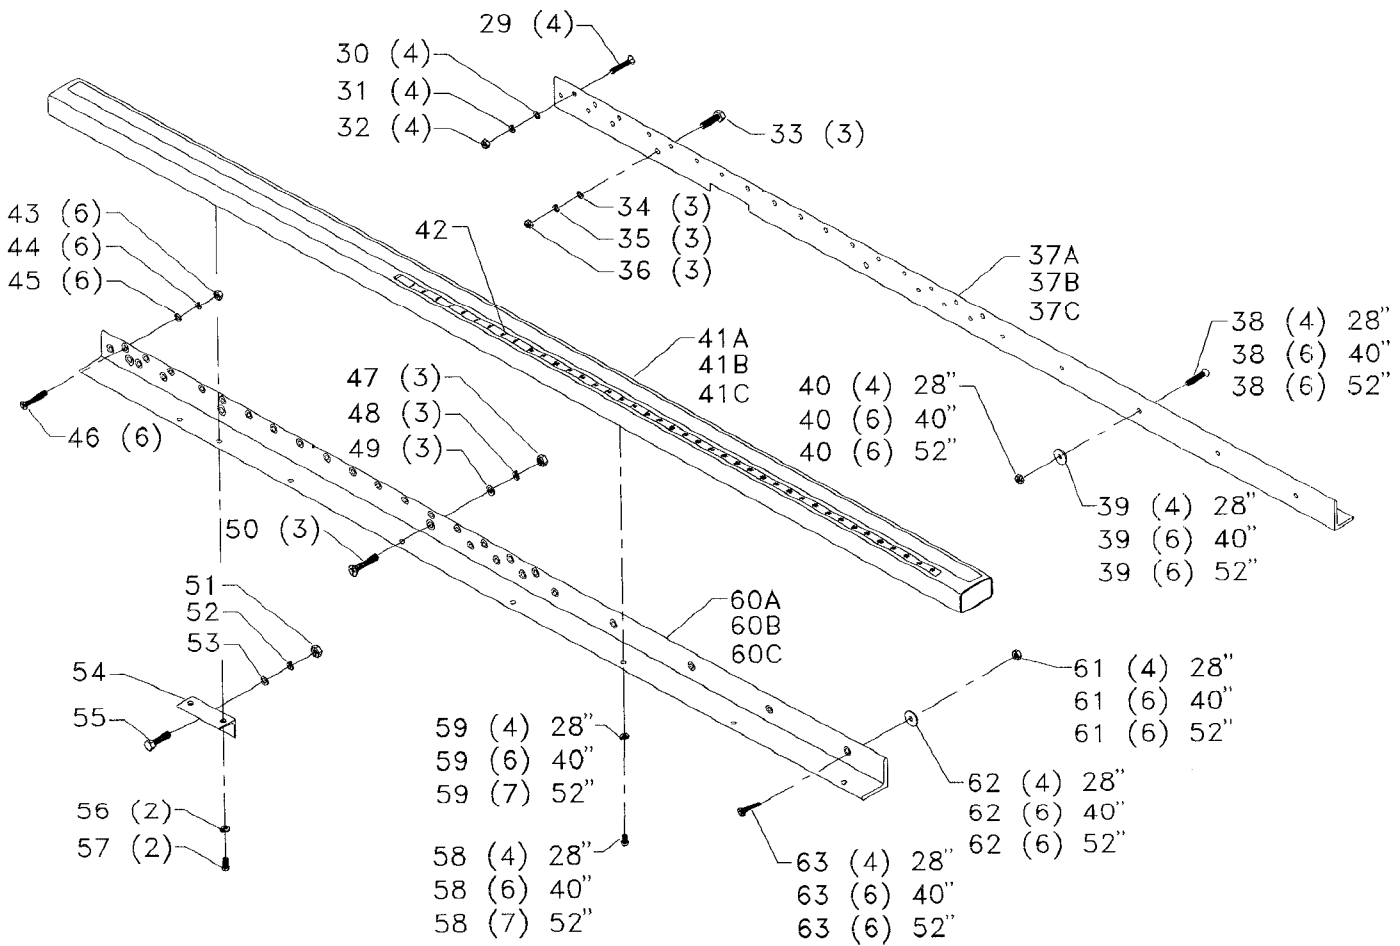

BIESEMEYER® UNIVERSAL T-SQUARE®

FENCE SYSTEMS

MODEL 78-930 28" CAPACITY

MODEL 78-931 40" CAPACITY

MODEL 78-935 52" CAPACITY

CS-12

Part No. 1349986

Revised 3-3-99

78-929 RIGHT EXTENSION TABLE - 28" FENCE SYSTEM
78-934 RIGHT EXTENSION TABLE - 40" FENCE SYSTEM
78-938 RIGHT EXTENSION TABLE - 52" FENCE SYSTEM

78-951 STEEL SUPPORT LEGS (SET OF 2)

78-941 36" T-SQUARE[®] AUXILIARY FENCE

Parts List for 78-930 Type 1

Item Number	Part Number	Description	Qty Required
37	1350137	REAR RAIL - 28	1
37	1350001	REAR RAIL - 40	1
37	1350135	REAR RAIL - 52	1
38	1350289	SCREW	4
39	1350290	FLAT WASHER	4
40	1350284	HEX NUT	4
41	1350139	TUBE ASSY - 28	1
41	1350004	TUBE ASSY - 40	1
41	1350133	TUBE ASSY - 52	1
42	79-056	12FT R-TAPE	1
42	79-056	12FT R-TAPE	1
43	1350284	HEX NUT	6
44	491957-00	LOCK WASHER	6
45	1350283	FLAT WASHER	6
46	1350282	SCREW	6
47	1350291	HEX NUT	3
48	1350288	LOCK WASHER	3
49	1350286	FLAT WASHER	3
50	1352011	SCREW	3
51	1350291	HEX NUT	1
52	1350288	LOCK WASHER	1
53	1350286	FLAT WASHER	1
54	1350124	SWITCH BRACKET	1
55	1350292	SCREW	1
56	491957-00	LOCK WASHER	2
57	1350294	SCREW	2
58	1350295	SCREW	4

Parts List for 78-930 Type 1

Item Number	Part Number	Description	Qty Required
59	491957-00	LOCK WASHER	4
60	1350138	FRONT RAIL - 28	1
60	1350000	FRONT RAIL - 40	1
60	1350134	FRONT RAIL - 52	1
61	1350284	HEX NUT	4
62	1350290	FLAT WASHER	4
63	1350289	SCREW	4
301	1350284	HEX NUT	4
302	1350283	FLAT WASHER	4
303	1350630	SCREW SELF TAP#8X1/2	8
304	1350289	SCREW	4
305	1350061	LEG ASSY WHITE	2
306	1350194	LEVELING ASSY	2
307	1350291	HEX NUT	2
401	1350260	KNOB	2
402	1350280	LOCK NUT	2
403	1350283	FLAT WASHER	2
404	1350280	LOCK NUT	2
405	1350178	BRACKET ASSY	2
406	1350303	SCREW	2
407	000000-00	No Longer Available	2
408	000000-00	No Longer Available	1
409	1350295	SCREW	1
410	000000-00	No Longer Available	1
411	1350298	COUPLING NUT	1
412	1350300	SCREW	8
413	1350302	SCREW	2