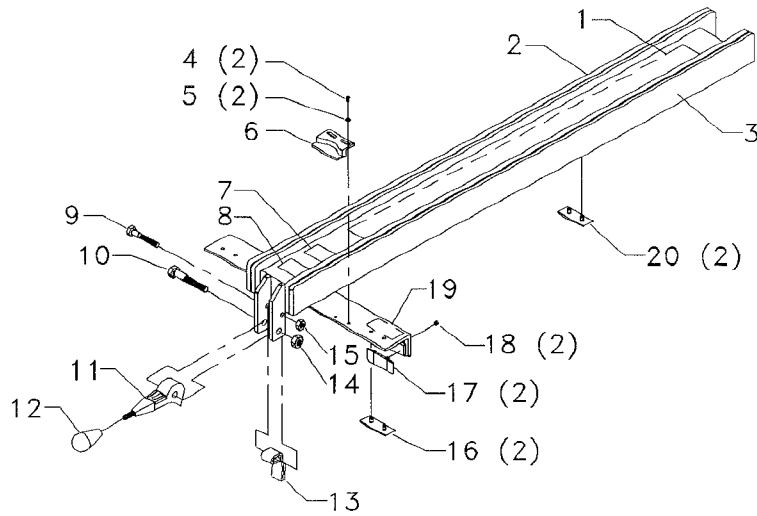

BIESEMEYER® UNIVERSAL T-SQUARE®

FENCE SYSTEMS

MODEL 78-930 28" CAPACITY

MODEL 78-931 40" CAPACITY

MODEL 78-935 52" CAPACITY

CS-12

Part No. 1349986

Revised 3-3-99

78-929 RIGHT EXTENSION TABLE - 28" FENCE SYSTEM
78-934 RIGHT EXTENSION TABLE - 40" FENCE SYSTEM
78-938 RIGHT EXTENSION TABLE - 52" FENCE SYSTEM

78-951 STEEL SUPPORT LEGS (SET OF 2)

78-941 36" T-SQUARE[®] AUXILIARY FENCE

Parts List for 78-930 Type 1

Item Number	Part Number	Description	Qty Required
37	1350137	REAR RAIL - 28	1
37	1350001	REAR RAIL - 40	1
37	1350135	REAR RAIL - 52	1
38	1350289	SCREW	4
39	1350290	FLAT WASHER	4
40	1350284	HEX NUT	4
41	1350139	TUBE ASSY - 28	1
41	1350004	TUBE ASSY - 40	1
41	1350133	TUBE ASSY - 52	1
42	79-056	12FT R-TAPE	1
42	79-056	12FT R-TAPE	1
43	1350284	HEX NUT	6
44	491957-00	LOCK WASHER	6
45	1350283	FLAT WASHER	6
46	1350282	SCREW	6
47	1350291	HEX NUT	3
48	1350288	LOCK WASHER	3
49	1350286	FLAT WASHER	3
50	1352011	SCREW	3
51	1350291	HEX NUT	1
52	1350288	LOCK WASHER	1
53	1350286	FLAT WASHER	1
54	1350124	SWITCH BRACKET	1
55	1350292	SCREW	1
56	491957-00	LOCK WASHER	2
57	1350294	SCREW	2
58	1350295	SCREW	4

Parts List for 78-930 Type 1

Item Number	Part Number	Description	Qty Required
59	491957-00	LOCK WASHER	4
60	1350138	FRONT RAIL - 28	1
60	1350000	FRONT RAIL - 40	1
60	1350134	FRONT RAIL - 52	1
61	1350284	HEX NUT	4
62	1350290	FLAT WASHER	4
63	1350289	SCREW	4
301	1350284	HEX NUT	4
302	1350283	FLAT WASHER	4
303	1350630	SCREW SELF TAP#8X1/2	8
304	1350289	SCREW	4
305	1350061	LEG ASSY WHITE	2
306	1350194	LEVELING ASSY	2
307	1350291	HEX NUT	2
401	1350260	KNOB	2
402	1350280	LOCK NUT	2
403	1350283	FLAT WASHER	2
404	1350280	LOCK NUT	2
405	1350178	BRACKET ASSY	2
406	1350303	SCREW	2
407	000000-00	No Longer Available	2
408	000000-00	No Longer Available	1
409	1350295	SCREW	1
410	000000-00	No Longer Available	1
411	1350298	COUPLING NUT	1
412	1350300	SCREW	8
413	1350302	SCREW	2