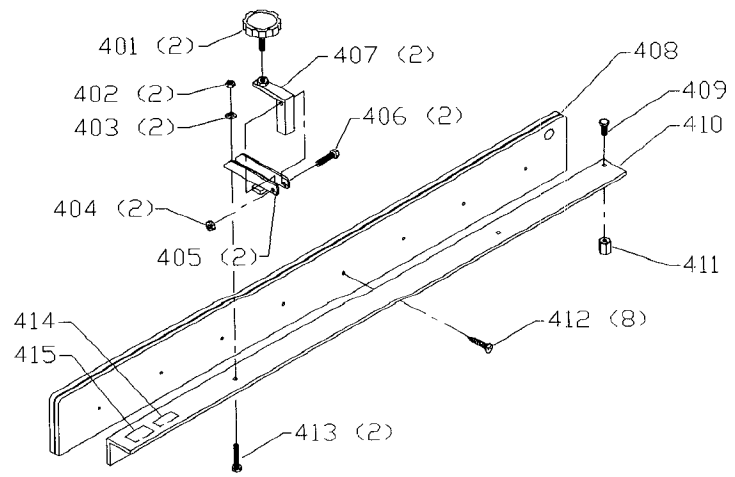

BIESEMEYER® UNIVERSAL T-SQUARE®

FENCE SYSTEMS

MODEL 78-930 28" CAPACITY

MODEL 78-931 40" CAPACITY

MODEL 78-935 52" CAPACITY

CS-12

Part No. 1349986

Revised 3-3-99

78-929 RIGHT EXTENSION TABLE - 28" FENCE SYSTEM
78-934 RIGHT EXTENSION TABLE - 40" FENCE SYSTEM
78-938 RIGHT EXTENSION TABLE - 52" FENCE SYSTEM

78-951 STEEL SUPPORT LEGS (SET OF 2)

78-941 36" T-SQUARE[®] AUXILIARY FENCE

Parts List for 78-930 Type 1

Item Number	Part Number	Description	Qty Required
37	1350137	REAR RAIL - 28	1
37	1350001	REAR RAIL - 40	1
37	1350135	REAR RAIL - 52	1
38	1350289	SCREW	4
39	1350290	FLAT WASHER	4
40	1350284	HEX NUT	4
41	1350139	TUBE ASSY - 28	1
41	1350004	TUBE ASSY - 40	1
41	1350133	TUBE ASSY - 52	1
42	79-056	12FT R-TAPE	1
42	79-056	12FT R-TAPE	1
43	1350284	HEX NUT	6
44	491957-00	LOCK WASHER	6
45	1350283	FLAT WASHER	6
46	1350282	SCREW	6
47	1350291	HEX NUT	3
48	1350288	LOCK WASHER	3
49	1350286	FLAT WASHER	3
50	1352011	SCREW	3
51	1350291	HEX NUT	1
52	1350288	LOCK WASHER	1
53	1350286	FLAT WASHER	1
54	1350124	SWITCH BRACKET	1
55	1350292	SCREW	1
56	491957-00	LOCK WASHER	2
57	1350294	SCREW	2
58	1350295	SCREW	4

Parts List for 78-930 Type 1

Item Number	Part Number	Description	Qty Required
59	491957-00	LOCK WASHER	4
60	1350138	FRONT RAIL - 28	1
60	1350000	FRONT RAIL - 40	1
60	1350134	FRONT RAIL - 52	1
61	1350284	HEX NUT	4
62	1350290	FLAT WASHER	4
63	1350289	SCREW	4
301	1350284	HEX NUT	4
302	1350283	FLAT WASHER	4
303	1350630	SCREW SELF TAP#8X1/2	8
304	1350289	SCREW	4
305	1350061	LEG ASSY WHITE	2
306	1350194	LEVELING ASSY	2
307	1350291	HEX NUT	2
401	1350260	KNOB	2
402	1350280	LOCK NUT	2
403	1350283	FLAT WASHER	2
404	1350280	LOCK NUT	2
405	1350178	BRACKET ASSY	2
406	1350303	SCREW	2
407	000000-00	No Longer Available	2
408	000000-00	No Longer Available	1
409	1350295	SCREW	1
410	000000-00	No Longer Available	1
411	1350298	COUPLING NUT	1
412	1350300	SCREW	8
413	1350302	SCREW	2