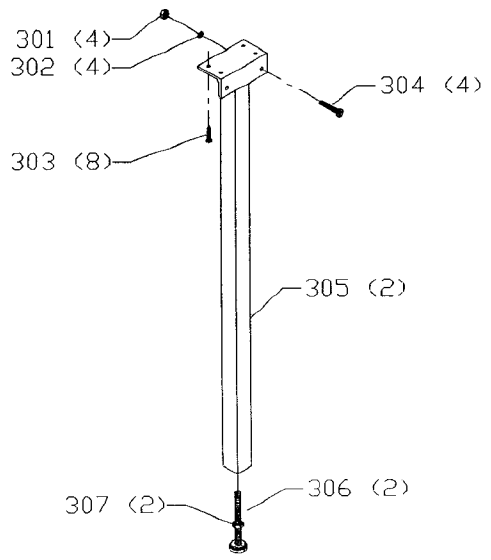

BIESEMEYER® UNIVERSAL T-SQUARE®

FENCE SYSTEMS

MODEL 78-930 28" CAPACITY

MODEL 78-931 40" CAPACITY

MODEL 78-935 52" CAPACITY

CS-12

Part No. 1349986

Revised 3-3-99

78-929 RIGHT EXTENSION TABLE - 28" FENCE SYSTEM
78-934 RIGHT EXTENSION TABLE - 40" FENCE SYSTEM
78-938 RIGHT EXTENSION TABLE - 52" FENCE SYSTEM

78-951 STEEL SUPPORT LEGS (SET OF 2)

78-941 36" T-SQUARE[®] AUXILIARY FENCE

Parts List for 78-930 Type 1

Item Number	Part Number	Description	Qty Required
37	1350137	REAR RAIL - 28	1
37	1350001	REAR RAIL - 40	1
37	1350135	REAR RAIL - 52	1
38	1350289	SCREW	4
39	1350290	FLAT WASHER	4
40	1350284	HEX NUT	4
41	1350139	TUBE ASSY - 28	1
41	1350004	TUBE ASSY - 40	1
41	1350133	TUBE ASSY - 52	1
42	79-056	12FT R-TAPE	1
42	79-056	12FT R-TAPE	1
43	1350284	HEX NUT	6
44	491957-00	LOCK WASHER	6
45	1350283	FLAT WASHER	6
46	1350282	SCREW	6
47	1350291	HEX NUT	3
48	1350288	LOCK WASHER	3
49	1350286	FLAT WASHER	3
50	1352011	SCREW	3
51	1350291	HEX NUT	1
52	1350288	LOCK WASHER	1
53	1350286	FLAT WASHER	1
54	1350124	SWITCH BRACKET	1
55	1350292	SCREW	1
56	491957-00	LOCK WASHER	2
57	1350294	SCREW	2
58	1350295	SCREW	4

Parts List for 78-930 Type 1

Item Number	Part Number	Description	Qty Required
59	491957-00	LOCK WASHER	4
60	1350138	FRONT RAIL - 28	1
60	1350000	FRONT RAIL - 40	1
60	1350134	FRONT RAIL - 52	1
61	1350284	HEX NUT	4
62	1350290	FLAT WASHER	4
63	1350289	SCREW	4
301	1350284	HEX NUT	4
302	1350283	FLAT WASHER	4
303	1350630	SCREW SELF TAP#8X1/2	8
304	1350289	SCREW	4
305	1350061	LEG ASSY WHITE	2
306	1350194	LEVELING ASSY	2
307	1350291	HEX NUT	2
401	1350260	KNOB	2
402	1350280	LOCK NUT	2
403	1350283	FLAT WASHER	2
404	1350280	LOCK NUT	2
405	1350178	BRACKET ASSY	2
406	1350303	SCREW	2
407	000000-00	No Longer Available	2
408	000000-00	No Longer Available	1
409	1350295	SCREW	1
410	000000-00	No Longer Available	1
411	1350298	COUPLING NUT	1
412	1350300	SCREW	8
413	1350302	SCREW	2