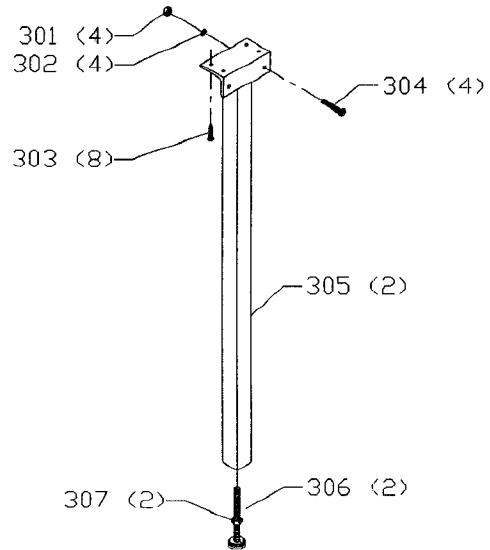

78-929 RIGHT EXTENSION TABLE - 28" FENCE SYSTEM
78-934 RIGHT EXTENSION TABLE - 40" FENCE SYSTEM
78-938 RIGHT EXTENSION TABLE - 52" FENCE SYSTEM

78-952 STEEL SUPPORT LEGS (SET OF 2)

78-941 36" T-SQUARE® AUXILIARY FENCE