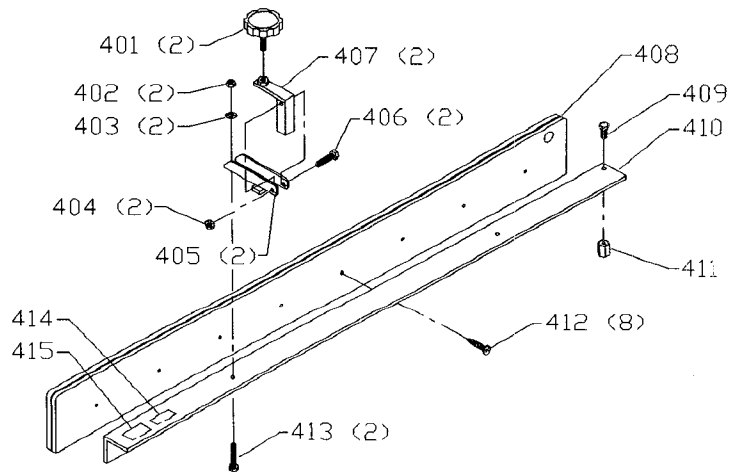

78-929 RIGHT EXTENSION TABLE - 28" FENCE SYSTEM
78-934 RIGHT EXTENSION TABLE - 40" FENCE SYSTEM
78-938 RIGHT EXTENSION TABLE - 52" FENCE SYSTEM

78-952 STEEL SUPPORT LEGS (SET OF 2)

78-941 36" T-SQUARE[®] AUXILIARY FENCE

Parts List for 79-016 Type 1

Item Number	Part Number	Description	Qty Required
1	000000-00	No Longer Available	1
2	1350093	BOARD KIT	1
3	1350093	BOARD KIT	1
4	1352033	SCREW	2
5	1352034	WASHER	2
6	1350017	CURSOR	1
7	000000-00	No Longer Available	1
8	1350078	NAMEPLATE	1
9	1350277	BOLT	1
10	1350278	SPECIAL SCREW	1
11	1350103	CAM HANDLE ASSY	1
12	1350050	KNOB	1
13	1350101	CAM FOOT ASSY	1
14	1350279	LOCK NUT	1
15	1350280	LOCK NUT	1
16	1350019	GLIDE PAD	2
17	1350051	GLIDE PAD	2
18	1350492	SET SCREW	2
19	1350079	DECAL	1
20	1350019	GLIDE PAD	2
33	1350285	SCREW	3
34	1350286	FLAT WASHER	3
35	1350288	LOCK WASHER	3
36	1350287	HEX NUT	3
37	1352631	REAR RAIL - 28	1
37	1350108	REAR RAIL - 40	1
37	1350131	REAR RAIL - 52	1

Parts List for 79-016 Type 1

Item Number	Part Number	Description	Qty Required
38	1350289	SCREW	6
39	1350290	FLAT WASHER	6
40	1350284	HEX NUT	6
41	1359083	TUBE ASSY	1
41	1350107	TUBE ASSY - 40	1
41	000000-00	No Longer Available	1
42	79-056	12FT R-TAPE	1
42	79-056	12FT R-TAPE	1
46	1350291	HEX NUT	3
47	1350288	LOCK WASHER	3
48	1350286	FLAT WASHER	3
49	1352011	SCREW	3
50	1350291	HEX NUT	1
51	1350288	LOCK WASHER	1
52	1350286	FLAT WASHER	1
53	1350124	SWITCH BRACKET	1
54	1350292	SCREW	1
55	491957-00	LOCK WASHER	2
56	1350294	SCREW	2
58	1350295	SCREW	7
59	491957-00	LOCK WASHER	7
60	1352632	FRONT RAIL	1
60	1350109	FRONT RAIL - 40	1
60	000000-00	No Longer Available	1
61	1350284	HEX NUT	6
62	1350290	FLAT WASHER	6
63	1350289	SCREW	6