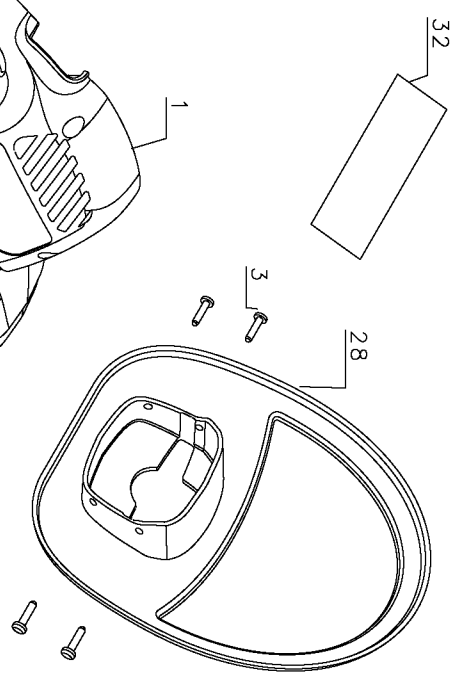

800

Parts List for 79955 Type 1

Item Number	Part Number	Description	Qty Required
1	000000-00	No Longer Available	1
2	394262-00	COMP. SPRING	1
3	330019-04	SCREW,PLASTITE	15
4	394488-01	FIELD	1
5	90519152	ARMATURE&FIELD	1
6	394471-00	BAFFLE	1
7	380973-00	BEARING SUPPORT	1
8	387542-00	BRUSH	2
9	381817-01	BRUSH HOLDER	1
10	000000-00	No Longer Available	1
11	158495-00	SCREW,TAPTITE	4
12	394260-00	ACTUATOR	1
13	157315-00	WASHER,SPRING	1
14	394263-00	SPRING	1
15	330019-09	SCREW	2
16	148902-00	WASHER,PLAIN	1
17	90541380	SWITCH	1
18	90519082	GEARCASE ASSY	1
19	394474-00	GEAR COVER	1
20	000000-00	No Longer Available	1
21	98022-20	SCREW	2
22	148641-00	NUT,LOCK	7
23	394476-00	SPACER	7
24	133952-00	WASHER	1
25	87486-00	CONTACT,TERM.	1
26	151625-00	BLADE,POLARIZED	1
27	137646-00	TERMINAL	2

Parts List for 79955 Type 1

Item Number	Part Number	Description	Qty Required
28	394058-00	GUARD	1
29	395871-00	BAIL HANDLE	1
30	605433-00	NAMEPLATE	1
31	000000-00	No Longer Available	1
32	603179-00	WARNING LABEL	1
33	148814-00	BEARING	1
34	98022-16	SCREW	5
800	429698-00	GREASE:4 LB CAN	1
835	000000-00	No Longer Available	1