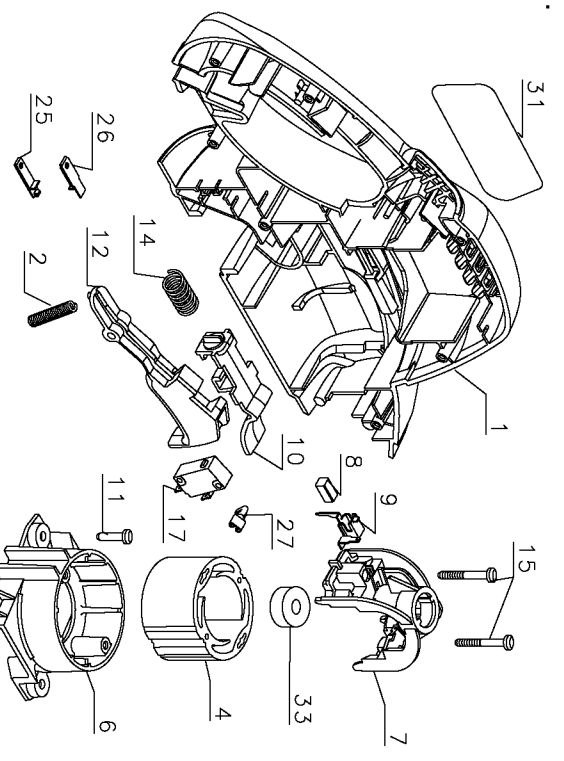

800

Parts List for 79955 Type 1

Item Number	Part Number	Description	Qty Required
1	000000-00	No Longer Available	1
2	394262-00	COMP. SPRING	1
3	330019-04	SCREW,PLASTITE	15
4	394488-01	FIELD	1
5	90519152	ARMATURE&FIELD	1
6	394471-00	BAFFLE	1
7	380973-00	BEARING SUPPORT	1
8	387542-00	BRUSH	2
9	381817-01	BRUSH HOLDER	1
10	000000-00	No Longer Available	1
11	158495-00	SCREW,TAPTITE	4
12	394260-00	ACTUATOR	1
13	157315-00	WASHER,SPRING	1
14	394263-00	SPRING	1
15	330019-09	SCREW	2
16	148902-00	WASHER,PLAIN	1
17	90541380	SWITCH	1
18	90519082	GEARCASE ASSY	1
19	394474-00	GEAR COVER	1
20	000000-00	No Longer Available	1
21	98022-20	SCREW	2
22	148641-00	NUT,LOCK	7
23	394476-00	SPACER	7
24	133952-00	WASHER	1
25	87486-00	CONTACT,TERM.	1
26	151625-00	BLADE,POLARIZED	1
27	137646-00	TERMINAL	2

Parts List for 79955 Type 1

Item Number	Part Number	Description	Qty Required
28	394058-00	GUARD	1
29	395871-00	BAIL HANDLE	1
30	605433-00	NAMEPLATE	1
31	000000-00	No Longer Available	1
32	603179-00	WARNING LABEL	1
33	148814-00	BEARING	1
34	98022-16	SCREW	5
800	429698-00	GREASE:4 LB CAN	1
835	000000-00	No Longer Available	1