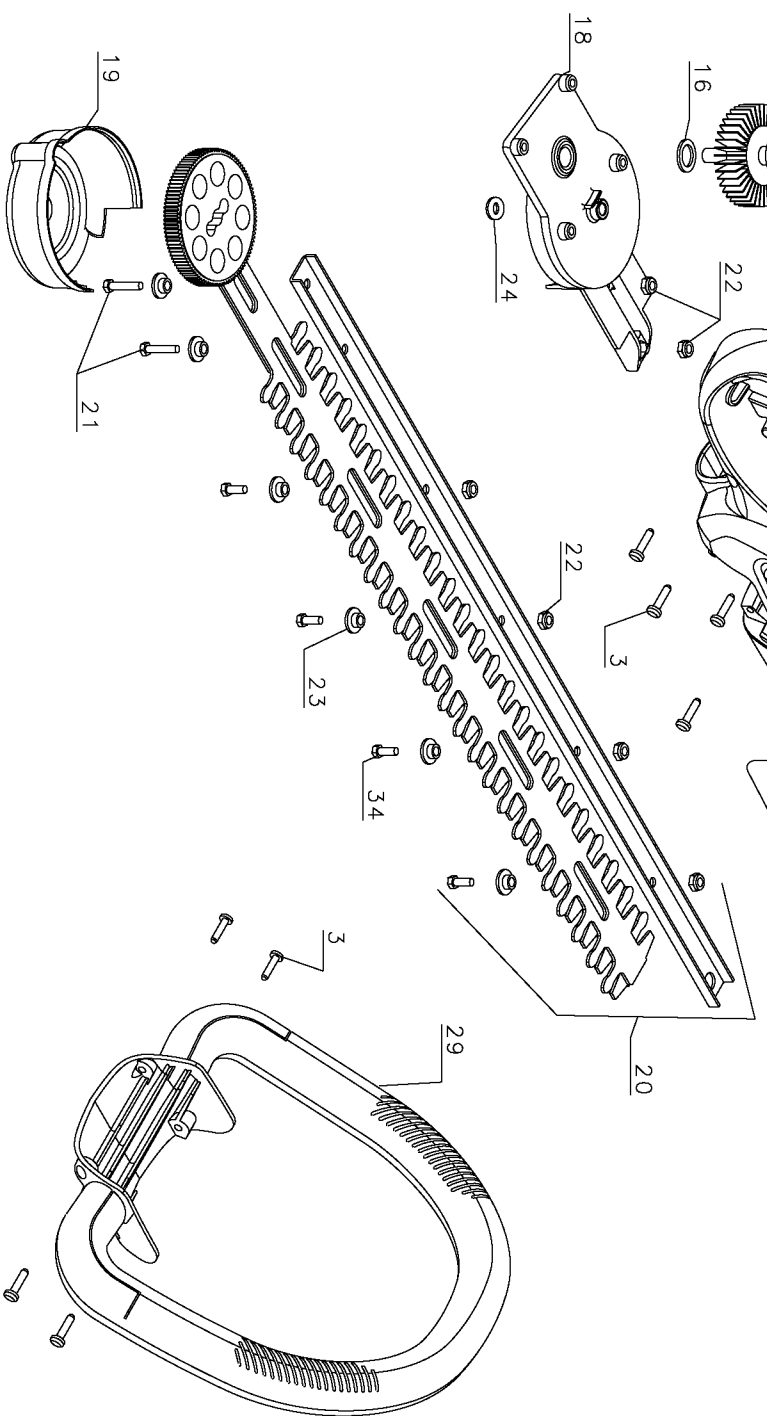

800

Parts List for 79955 Type 1

Item Number	Part Number	Description	Qty Required
1	000000-00	No Longer Available	1
2	394262-00	COMP. SPRING	1
3	330019-04	SCREW,PLASTITE	15
4	394488-01	FIELD	1
5	90519152	ARMATURE&FIELD	1
6	394471-00	BAFFLE	1
7	380973-00	BEARING SUPPORT	1
8	387542-00	BRUSH	2
9	381817-01	BRUSH HOLDER	1
10	000000-00	No Longer Available	1
11	158495-00	SCREW,TAPTITE	4
12	394260-00	ACTUATOR	1
13	157315-00	WASHER,SPRING	1
14	394263-00	SPRING	1
15	330019-09	SCREW	2
16	148902-00	WASHER,PLAIN	1
17	90541380	SWITCH	1
18	90519082	GEARCASE ASSY	1
19	394474-00	GEAR COVER	1
20	000000-00	No Longer Available	1
21	98022-20	SCREW	2
22	148641-00	NUT,LOCK	7
23	394476-00	SPACER	7
24	133952-00	WASHER	1
25	87486-00	CONTACT,TERM.	1
26	151625-00	BLADE,POLARIZED	1
27	137646-00	TERMINAL	2

Parts List for 79955 Type 1

Item Number	Part Number	Description	Qty Required
28	394058-00	GUARD	1
29	395871-00	BAIL HANDLE	1
30	605433-00	NAMEPLATE	1
31	000000-00	No Longer Available	1
32	603179-00	WARNING LABEL	1
33	148814-00	BEARING	1
34	98022-16	SCREW	5
800	429698-00	GREASE:4 LB CAN	1
835	000000-00	No Longer Available	1