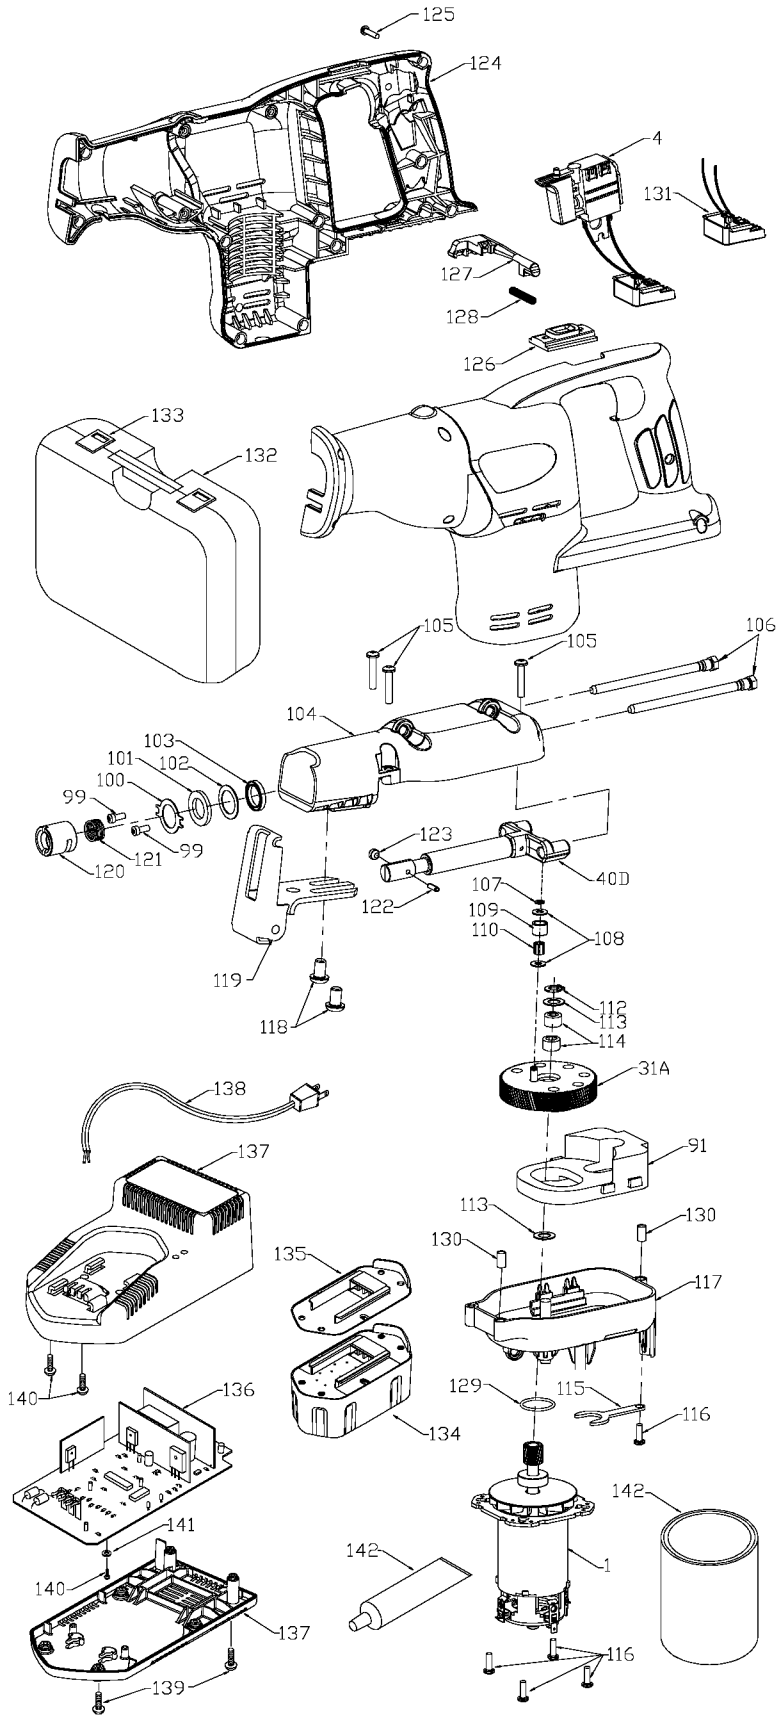

PORTER-CABLE BATTERY TIGER SAW

Contact the nearest Porter-Cable Service Center or other competent repair center.

Parts List for 837 Type 2

Item Number	Part Number	Description	Qty Required
1	000000-00	No Longer Available	1
4	890316	SWITCH	1
31	D897835	GEAR	1
40	897837	RECIP SHAFT	1
91	893738	COUNTERWEIGHT	1
99	882255	SCREW	10
100	879458	PLATE	1
101	879457	FELT SEAL	1
102	684931	WASHER	10
103	902998	SEAL	1
104	897838	HOUSING	1
105	887348	SCREW	10
106	890335	GUIDE	1
107	693991	RETAINING RING	1
108	858792	WASHER	1
109	861509	BLADE ROLLER	1
110	858779	BEARING	1
112	847564	SNAP RING	1
113	847769	WASHER	10
114	859293	BEARING	1
115	893836	RETAINER	1
116	883485	SCREW	10
117	897834	LOWER HOUSING	1
118	849235	SCREW	10
119	891672SV	SHOE & BRACKET ASSY.	1
120	897774	COLLAR	1
121	648924-00	SPRING	1

Parts List for 837 Type 2

Item Number	Part Number	Description	Qty Required
122	884696	RETAINER KIT	1
123	648594-00	CLAMP PIN	1
124	897839	HANDLE SET	1
125	893792	SCREW	10
126	895334	BUTTON	1
127	891352	RELEASE BUTTON	1
128	891353	SPRING	1
129	697029	O-RING	1
130	894601	TUBE	1
131	894662	CONTACT PLATE	1
132	000000-00	No Longer Available	1
132	890344	CARRYING CASE	1
133	887712	LATCH CARRYING CASE	1
133	890390	LATCH	1
134	5140070-56	19.2V BATTERY	1
134	5140070-56	19.2V BATTERY	1
134	5140070-56	19.2V BATTERY	1
135	000000-00	No Longer Available	1
135	903970	SS/A-CHARGER 230V/19	1
135	901562	BATTERY TOP	1
135	8924	UNIVERSAL CHARGER	1
136	000000-00	No Longer Available	1
136	8924	UNIVERSAL CHARGER	1
137	8924	UNIVERSAL CHARGER	1
137	894812	HOUSING	1
138	000000-00	No Longer Available	1
138	000000-00	No Longer Available	1

Parts List for 837 Type 2

Item Number	Part Number	Description	Qty Required
139	000000-00	No Longer Available	10
139	861810	SCREW	10
140	000000-00	No Longer Available	1
141	895781	WASHER	10
142	875914	TUBE GREASE	1
142	875667	LUBRICANT-4LBS	1
856	689032	CONNECTOR	1