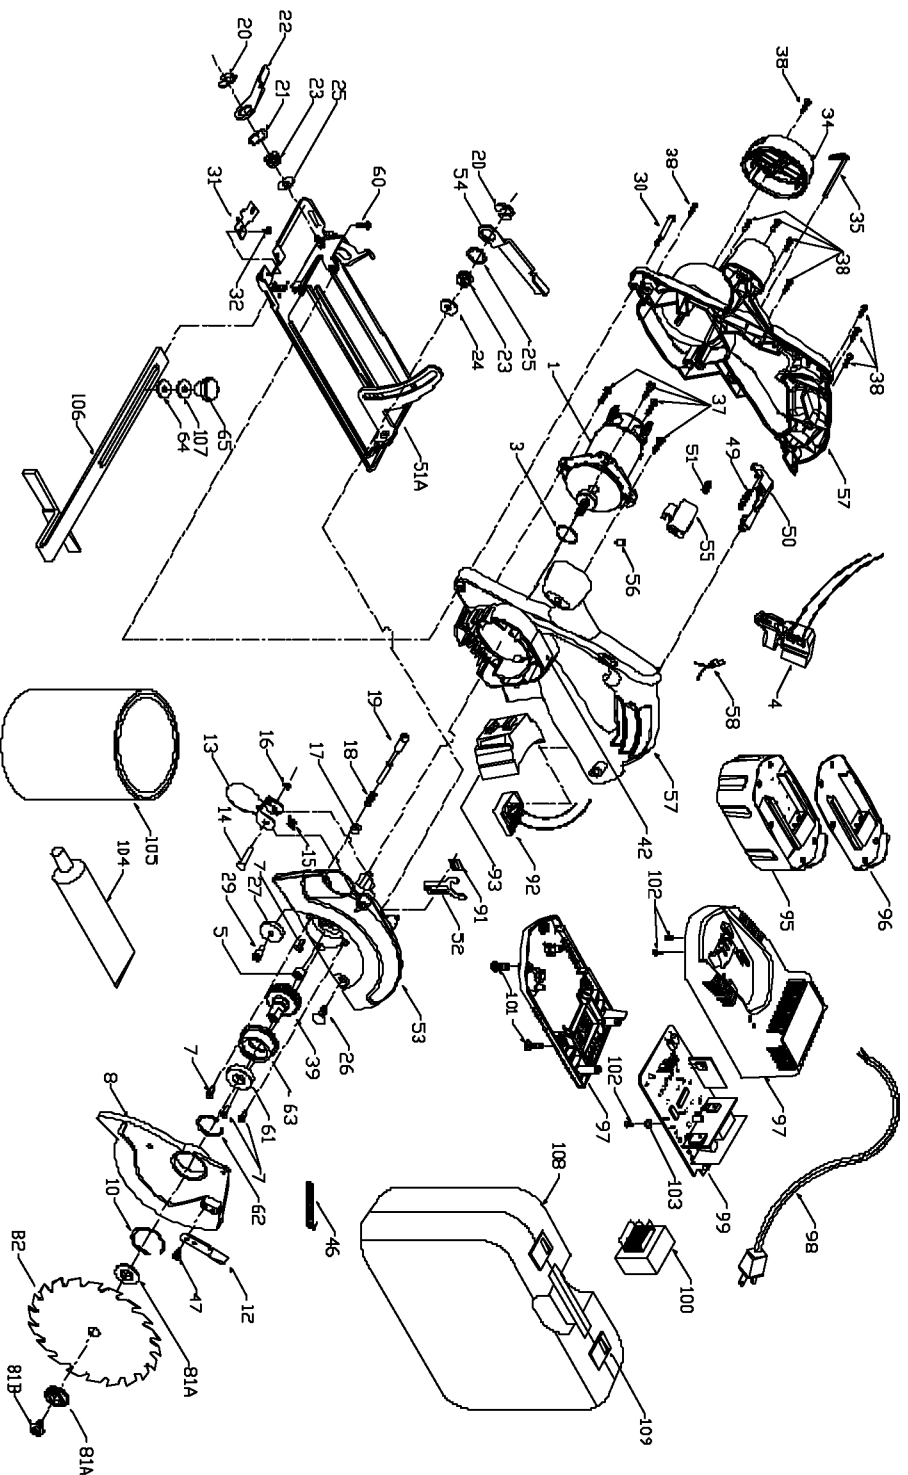

PORTER-CABLE BATTERY SAW

WARNING: Electrical repairs should only be attempted by trained repairmen. Contact the nearest Porter-Cable Service Center or other competent repair center.

844
845

Parts List for 844 Type 2

Item Number	Part Number	Description	Qty Required
1	000000-00	No Longer Available	1
3	697029	O-RING	1
4	889571	SWITCH	1
5	848131	BEARING	1
7	883486	SCREW	10
8	893558	GUARD	1
10	696667	RETAINING-RING	1
12	696661	LEVER	1
13	891088	EXHAUST COVER	1
14	697382	RIVET	1
15	893314	SPRING	1
16	878877	RETAINER CLIP	1
17	878381	SEAL	1
18	696677	SPRING	1
19	878407	LOCK PIN	1
20	696656	RETAINING-RING	1
21	696668	WASHER	1
22	696669	LEVER	1
23	885516	NUT	1
24	859359	WASHER	1
25	698241	WAVE WASHER	1
26	879525	SCREW	1
27	698367	BUMPER	1
29	879548	SCREW	1
30	893521	BOLT	1
31	696658	GUIDE-PLATE	1
32	696796	SCREW	1