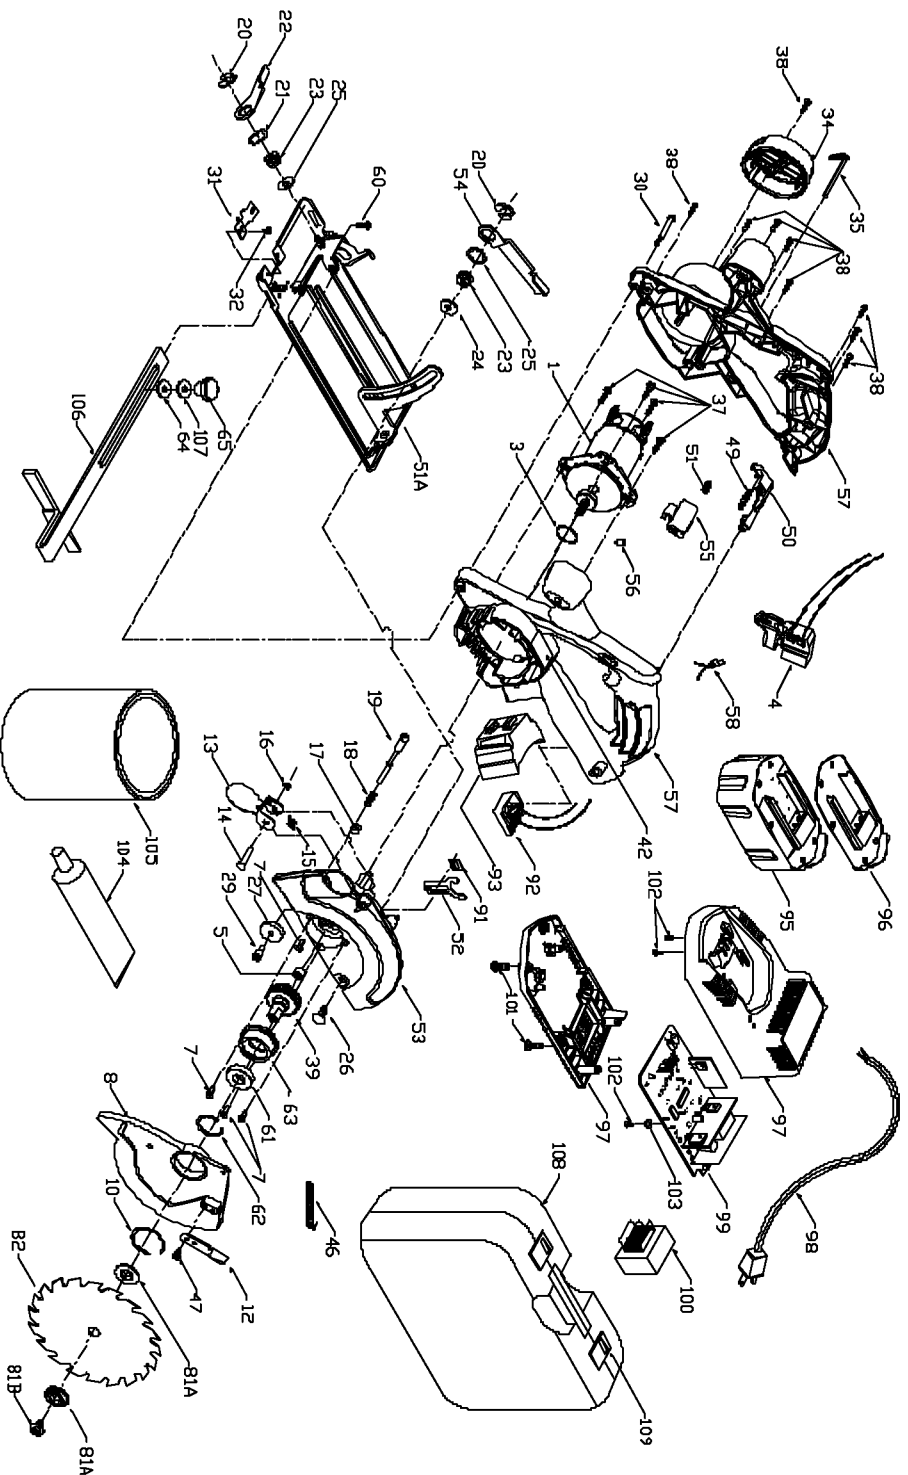

PORTER-CABLE BATTERY SAW

WARNING: Electrical repairs should only be attempted by trained repairmen. Contact the nearest Porter-Cable Service Center or other competent repair center.

844
845

Parts List for 845 Type 1

Item Number	Part Number	Description	Qty Required
1	906568	MOTOR	1
3	697029	O-RING	1
4	889571	SWITCH	1
5	848131	BEARING	1
7	883486	SCREW	10
8	893558	GUARD	1
10	696667	RETAINING-RING	1
12	696661	LEVER	1
13	891088	EXHAUST COVER	1
14	697382	RIVET	1
15	893314	SPRING	1
16	878877	RETAINER CLIP	1
17	878381	SEAL	1
18	696677	SPRING	1
19	878407	LOCK PIN	1
20	696656	RETAINING-RING	1
21	696668	WASHER	1
22	696669	LEVER	1
23	885516	NUT	1
24	859359	WASHER	1
25	698241	WAVE WASHER	1
26	879525	SCREW	1
27	698367	BUMPER	1
29	879548	SCREW	1
30	893521	BOLT	1
31	696658	GUIDE-PLATE	1
32	696796	SCREW	1