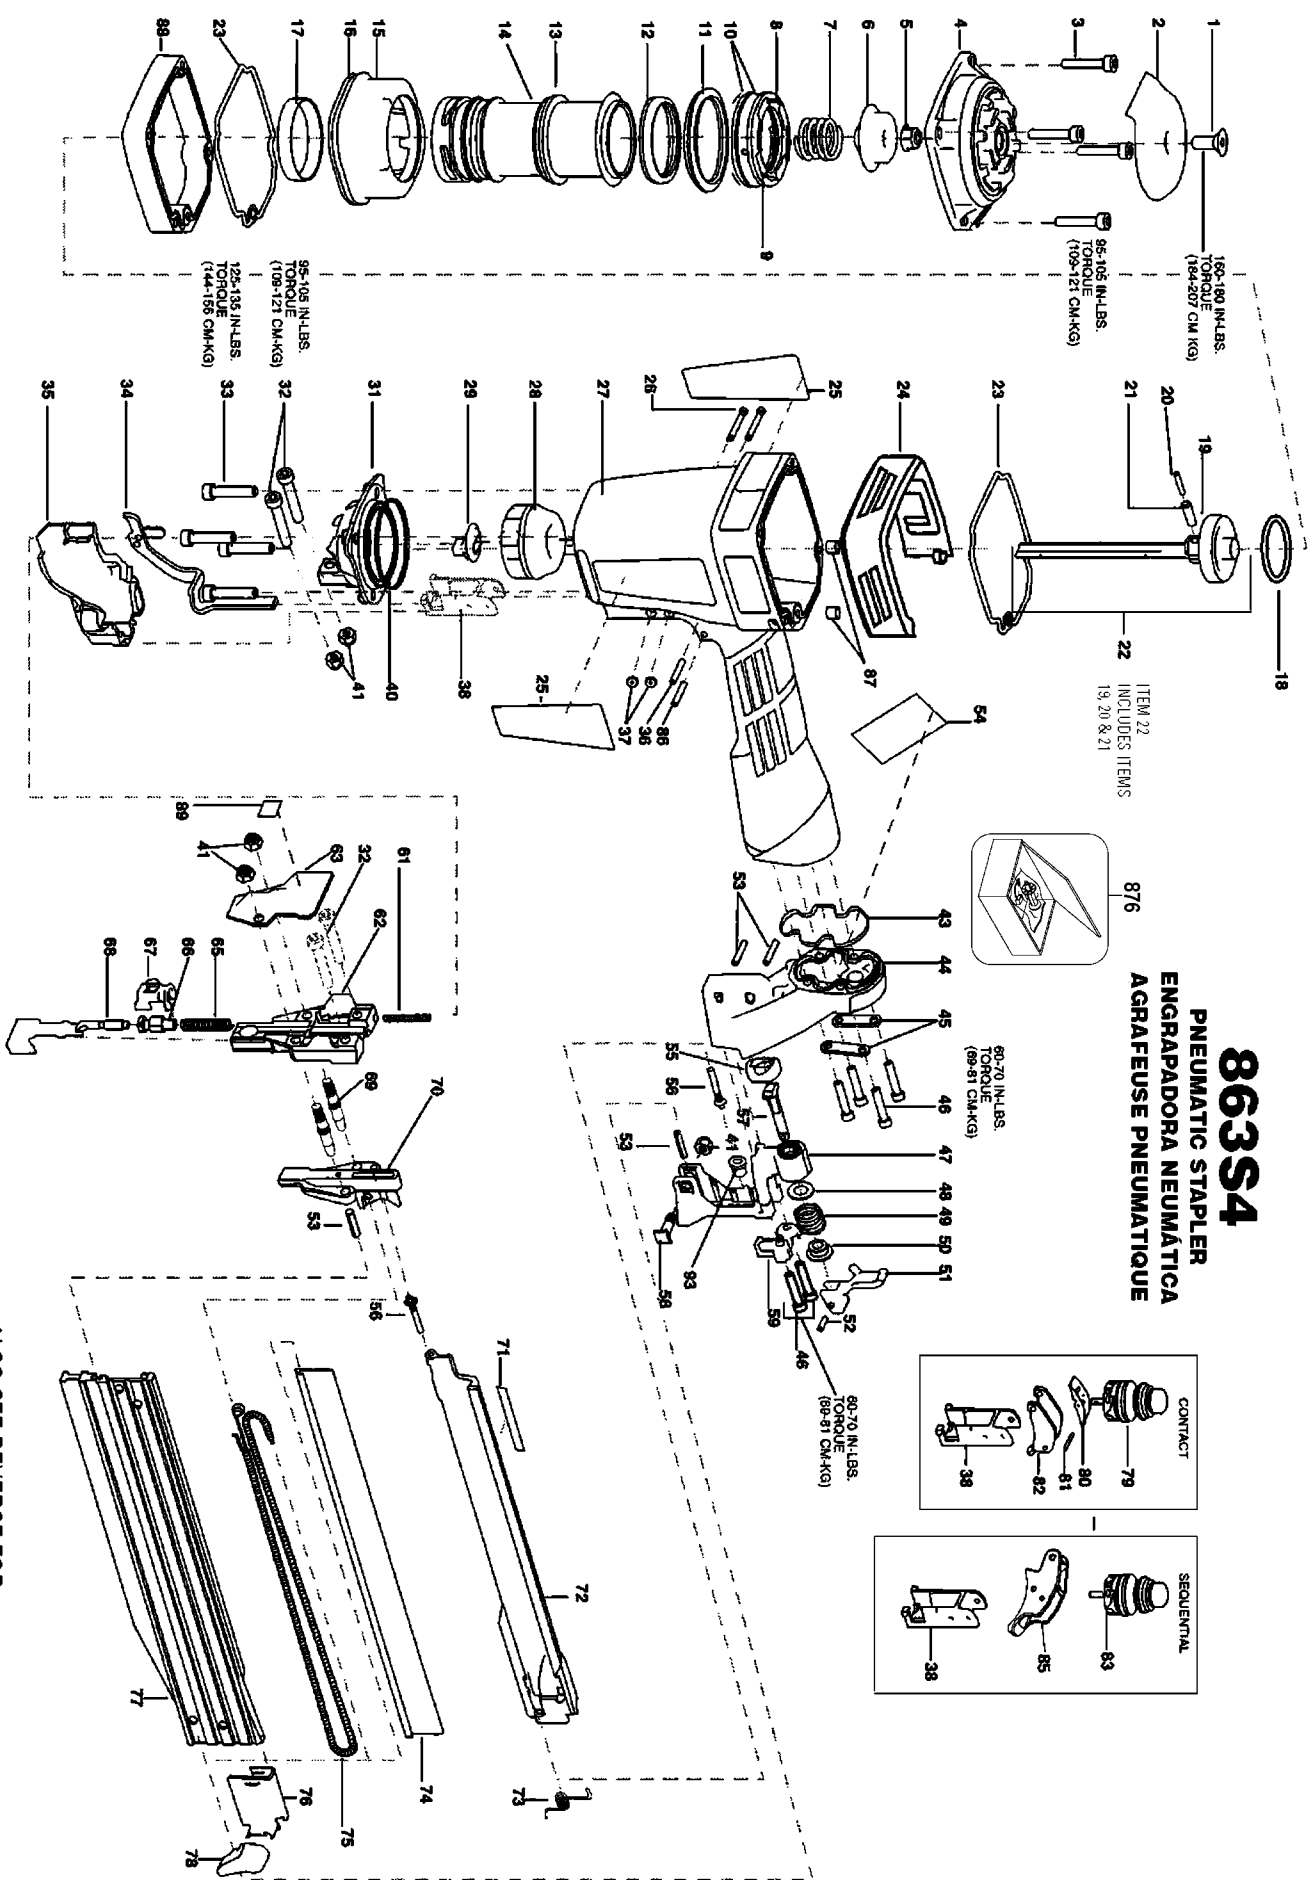

863S4

PNEUMATIC STAPLER
ENGRAPADORA PNEUMÁTICA
AGRAFEUSE PNEUMATIQUE

Parts List for 863S4 Type 0

Item Number	Part Number	Description	Qty Required
1	105749	SCREW-SFHCS-M8x1.25x	1
2	103785	DEFLECTOR	1
3	102477	SCREW-SHCS-M6X1.00X4	4
4	103816	CAP-FRAME	1
5	103859	NUT-HFN-M8X1.25	1
6	103760	BUMPER-TOP	1
7	103767	SPRING-HEAD VALVE	1
8	103761	VALVE- HEAD	1
9	MRG041630	O-RING-1.638X.118	1
10	103813	O-RING-2.217X.103	2
11	103818	RETAINER-CYL.SLEEVE	1
12	103814	SEAL-CYLINDER	1
13	850006	O-RING-1.987X.103	1
14	104606	CYLINDER	1
15	851753	O-RING-2.734X.139	1
16	104607	BULKHEAD-800	1
17	103862	GARTER BAND	1
18	RG162514-1	O-RING-1.599X.138	1
19	103820	PISTON-800	1
20	UB2111.2	PIN-SPRING-.125X.69	1
21	UB4809.1	PIN-SPRING-.219X.69	1
22	106077	KIT-DRIVER REPLACEME	1
23	103802	SEAL-CAP	1
24	107149	PROTECTOR-FRAME	1
25	105797	LABEL	1
26	105811	SCREW-TRIGGER PIVOT	2
27	107180	FRAME OVERMOLD	1

Parts List for 863S4 Type 0

Item Number	Part Number	Description	Qty Required
57	105780	PIN-LATCH	1
58	103851	BOLT-SQUARE(SPECIAL)	1
59	103776	MAGAZINE STOP	1
61	107310	SPRING-C.T.-INNER	1
62	107223	NOSE-863S4	1
63	104615	COVER-CONTACT ARM	1
65	105776	SPRING-C.T.-OUTER	1
66	103865	NUT-ADJUSTING	1
67	103864	ADAPTER	1
68	103794	ARM-LOWER CONTACT	1
69	103838	PIN-NOSE	2
70	103836	CORE TIP-863S4	1
71	105804	LABEL-MODEL 863S4	1
72	104600	COVER-MAGAZINE	1
73	103839	SPRING-TORSION	1
74	103797	COVER-CORE-S4	1
75	104613	SPRING-PUSHER ASSEMB	1
76	103845	PUSHER-S4	1
77	105792	CORE ASSEMBLY- 63S4	1
78	103791	HANDLE-PUSHER	1
79	STV2	KIT-TRIGGER	1
80	T55092	ROCKER-TRIGGER	1
81	MPD016012	PIN-DOWEL-.062X.459	1
82	100607	ASSEMBLY-TRIGGER	1
83	TVA6	KIT-TRIGGER VALVE	1
85	SEQ6	KIT-SEQUENTIAL	1
86	MPP030020	PIN-SPIRAL M3X20MM	1