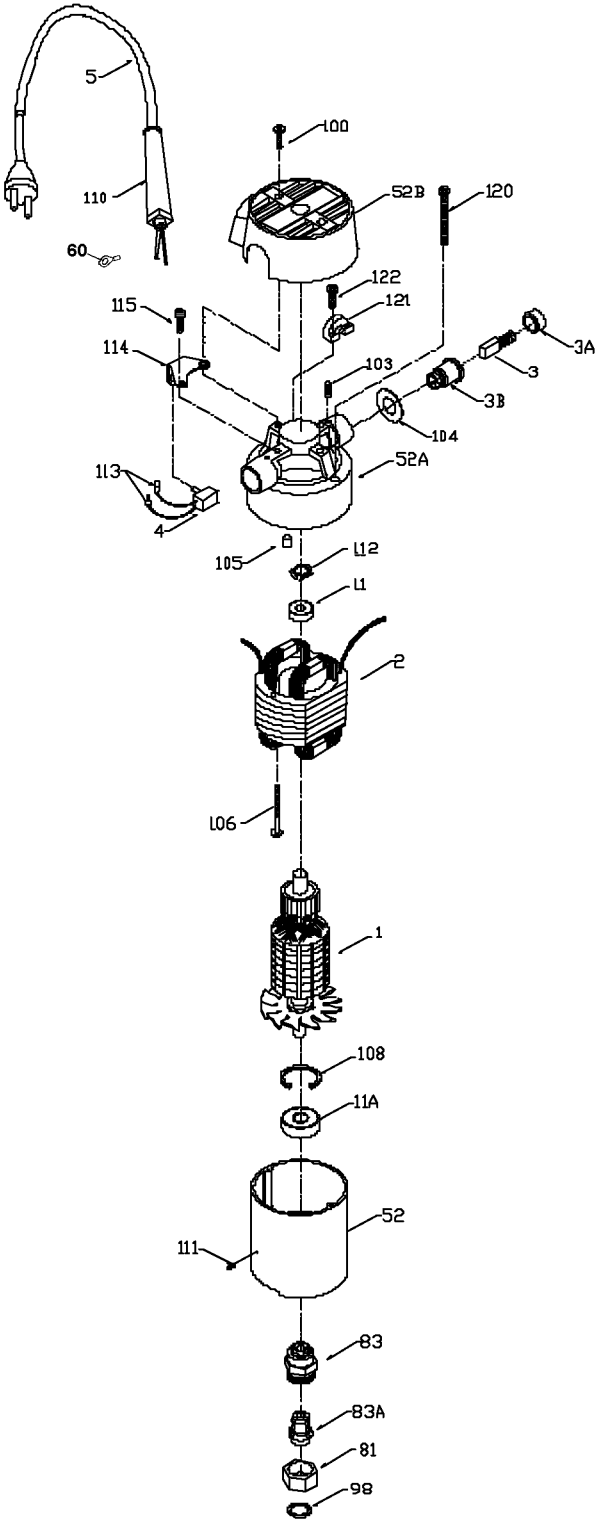

PORTER-CABLE ROUTER

WARNING: Electrical repairs should only be attempted by trained repairmen. Contact the nearest Porter-Cable Service Center or other

86902

Parts List for 86902 Type 2

Item Number	Part Number	Description	Qty Required
1	874588	ARMATURE-220	1
1	874299	FAN	1
2	874589	FIELD-220	1
3	N031652	BRUSH	2
3	803483	BRUSH CAP	2
3	873497	BRUSH HOLDER	2
4	876320	SWITCH.	1
5	879758	CORD-EURO	1
5	874544	CORD-220	1
11	855284	BEARING	3
11	878064SV	BEARING	3
52	903967SV	CASING & PINS FRONT	1
52	899192SV	REAR HOUSING	1
52	888727	MOTOR HOUSING CAP	1
60	849314	TERM	1
81	875893	COLLET NUT	1
83	872793	CHUCK	1
83	42999	1/4 INCH COLLET ASSY	1
83	42950	1/2 INCH COLLET ASSY	1
83	42975	3/8 INCH COLLET ASSY	1
83	42975	3/8 INCH COLLET ASSY	1
83	876669	COLLET 1/4 INCH	1
83	875893	COLLET NUT	1
83	876670	COLLET 3/8 INCH	1
83	876671	COLLET 1/2 INCH	1
98	823030	SNAP-RING	10
100	878813	SCREW	10

Parts List for 86902 Type 2

Item Number	Part Number	Description	Qty Required
103	803632	SET-SCREW	10
104	803496	WASHER	10
105	842597	PLUG	1
106	838312	SCREW	10
108	802426	RING	10
110	901266	STRAIN RELIEVER	1
111	800835	PIN	10
112	842610	SPRING-PRELOAD	10
113	682063	CONNECTOR VS	1
114	876396	BRACKET	1
115	802764	SCREW	10
120	681260	SCREW & WASHER	10
121	874137	CORD CLAMP	1
122	877817	SCREW	10
123	849314	TERM	1
124	803104	LEAD	1
125	A22709	OPEN-END WRENCH	1
125	A22709	OPEN-END WRENCH	1