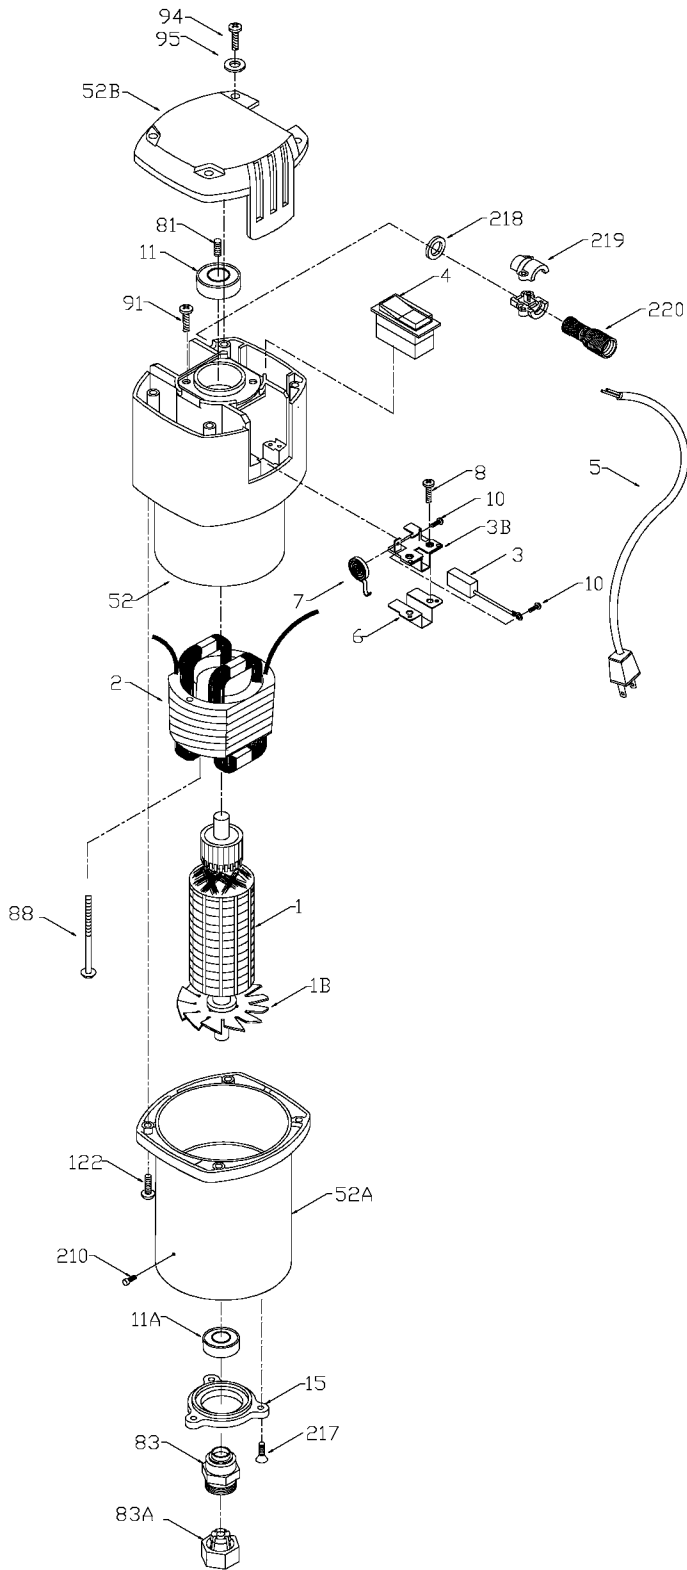

ROUTER MOTOR

Parts List for 874203 Type 1

Item Number	Part Number	Description	Qty Required
1	874586	ARMATURE-220	1
1	875931	FAN	1
2	874587	FIELD-220	1
3	N031634	BRUSH	2
3	698844	BRUSH HOLDER	2
4	A24713	SWITCH	1
5	000000-00	No Longer Available	1
6	698874	BRUSH INSULATOR	2
7	698872	SPRING	1
8	882703	SCREW	1
10	852310	SCREW	10
11	330003-75	BEARING, BALL	1
11	146555-01	BEARING, BALL	1
15	698811	BRG RETAINER	1
52	874345	TOP HOUSING ASSY	1
52	874346	LOWER HOUSING	1
52	A22442	TOP CAP	1
81	859069	PLUG	1
83	874212	CHUCK	1
83	42999	1/4 INCH COLLET ASSY	1
83	42975	3/8 INCH COLLET ASSY	1
83	42975	3/8 INCH COLLET ASSY	1
83	42950	1/2 INCH COLLET ASSY	1
83	876671	COLLET 1/2 INCH	1
83	875893	COLLET NUT	1
83	823030	SNAP-RING	1
88	892778	SCREW	10

Parts List for 874203 Type 1

Item Number	Part Number	Description	Qty Required
91	882703	SCREW	1
94	899411	SCREW	10
95	872534	WASHER	10
122	872520	SCREW	10
210	800980	PIN	1
217	849819	SCREW	10
218	874845	BUSHING KIT	1
219	874845	BUSHING KIT	1
220	872766	SPRING-STRAIN RELVR	1
856	A22709	OPEN-END WRENCH	1
856	A22709	OPEN-END WRENCH	1
856	874514	SCREW	1
856	802764	SCREW	1