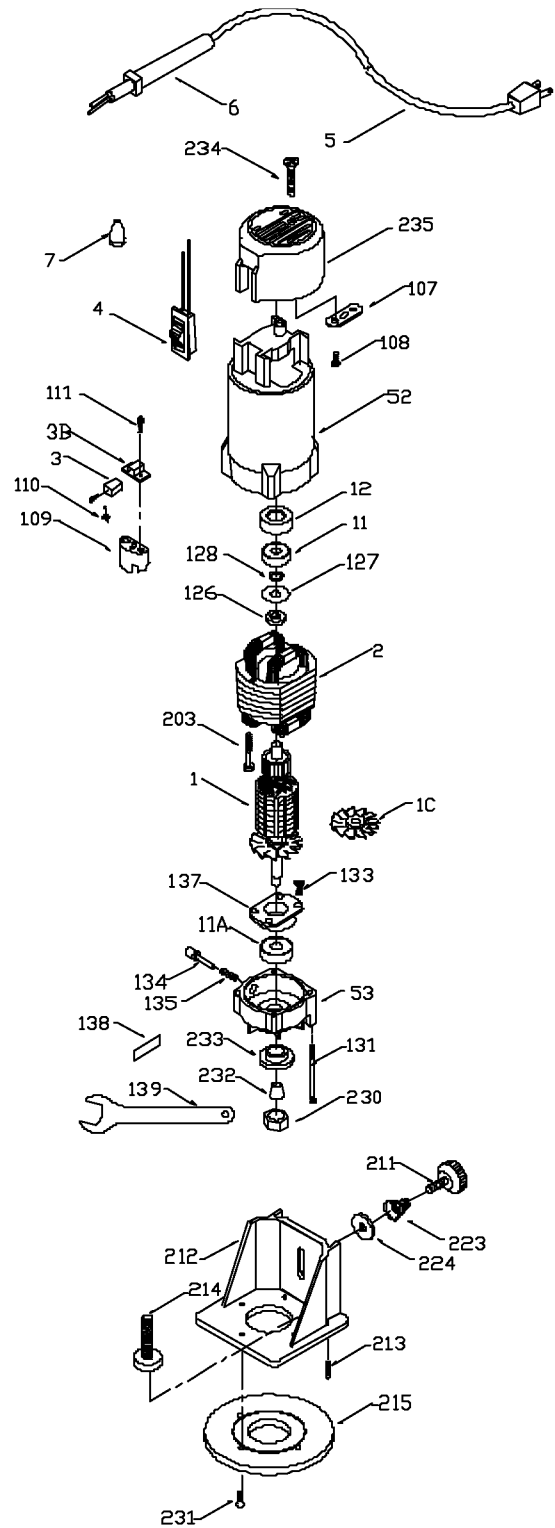

PORTER-CABLE

PORTER-CABLE LAMINATE TRIMMER

WARNING: Electrical repairs should only be attempted by trained repairmen. Contact the nearest Porter-Cable Service Center or other competent repair center

874798

Parts List for 874798 Type 1

Item Number	Part Number	Description	Qty Required
1	879364SV	ARMATURE	1
1	845339	FAN	1
2	891117	FIELD	1
3	690741	BRUSH	2
3	690742	BRUSH HOLDER	2
4	911374	SWITCH	1
5	330072-97	CORD/10 FT/18-2	1
6	810716	RELIEVER	1
7	682063	CONNECTOR VS	1
11	855284	BEARING	1
11	874538SV	BALL BEARING	1
12	694432	BEARING MOUNT	1
52	887284	MOTOR HSG.	1
53	873678	FRONT HOUSING	1
107	861434	CORD CLAMP	1
108	882185	SCREW MACHINE STEEL	10
109	690740	BRUSH HOLDER BASE	2
110	868775	BRUSH SPRING	2
111	854805	SCREW	2
126	698394	INSULATING TUBE	1
127	695893	WASHER	10
128	849328	SPACER	1
131	694015	SCREW	10
133	803157	SCREW	10
134	698708	SPINDLE LOCK	1
135	698709	SPRING	1
137	874537	GUIDE RETAINER	1

Parts List for 874798 Type 1

Item Number	Part Number	Description	Qty Required
138	885833	CAUTION LAB-SPIN LCK	1
139	683875	WRENCH OPEN END	1
139	683875	WRENCH OPEN END	1
203	695185	FIELD SCREW	2
211	876641	KNOB KIT	1
212	893128	BASE	1
213	875497	SET-SCREW	1
214	874017	THUMB SCREW	1
215	5140029-46	BASE	1
215	878705	SUB BASE	1
223	876676	SPRING	1
224	859359	WASHER	10
230	691257	NUT COLLET	10
231	802289	SCREW	10
232	684718	COLLET	1
233	849826	RETAINER	1
234	872708	SCREW	1
235	891223	END CAP	1