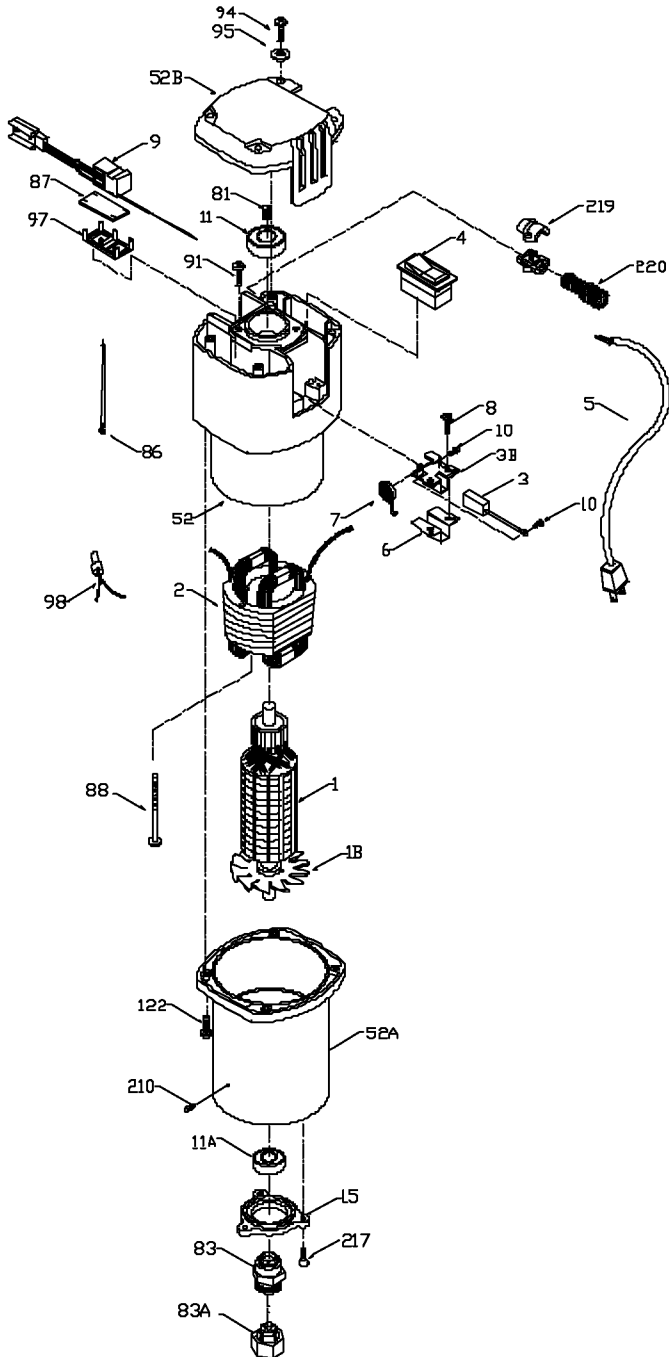

PORTER-CABLE

PORTER – CABLE ROUTER MOTOR

875581

WARNING: Electrical repairs should only be attempted by trained repairmen. Contact the nearest Porter-Cable Service Center or other

Parts List for 875581 Type 1

Item Number	Part Number	Description	Qty Required
1	873638	ARMATURE	1
1	875931	FAN	1
2	873637	FIELD	1
3	N031634	BRUSH	2
3	698844	BRUSH HOLDER	2
4	A22811	SWITCH	1
5	000000-00	No Longer Available	1
6	698874	BRUSH INSULATOR	2
7	698872	SPRING	1
8	882703	SCREW	1
9	5140102-22	SOFT START MODULE	1
10	852310	SCREW	10
11	330003-75	BEARING, BALL	1
11	146555-01	BEARING, BALL	1
15	698811	BRG RETAINER	1
52	874345	TOP HOUSING ASSY	1
52	874346	LOWER HOUSING	1
52	A22442	TOP CAP	1
81	859069	PLUG	1
83	874212	CHUCK	1
83	823030	SNAP-RING	1
83	42950	1/2 INCH COLLET ASSY	1
83	876671	COLLET 1/2 INCH	1
83	875893	COLLET NUT	1
86	698834	LEAD	1
87	695620	SEAL	1
88	892778	SCREW	10

Parts List for 875581 Type 1

Item Number	Part Number	Description	Qty Required
91	882703	SCREW	1
94	899411	SCREW	10
95	872534	WASHER	10
97	698875	TRIAC ENCLOSURE	1
98	689032	CONNECTOR	1
122	872520	SCREW	10
210	800980	PIN	1
217	849819	SCREW	1
219	874845	BUSHING KIT	1
220	872766	SPRING-STRAIN RELVR	1
856	A22709	OPEN-END WRENCH	1
856	A22709	OPEN-END WRENCH	1
856	802764	SCREW	1