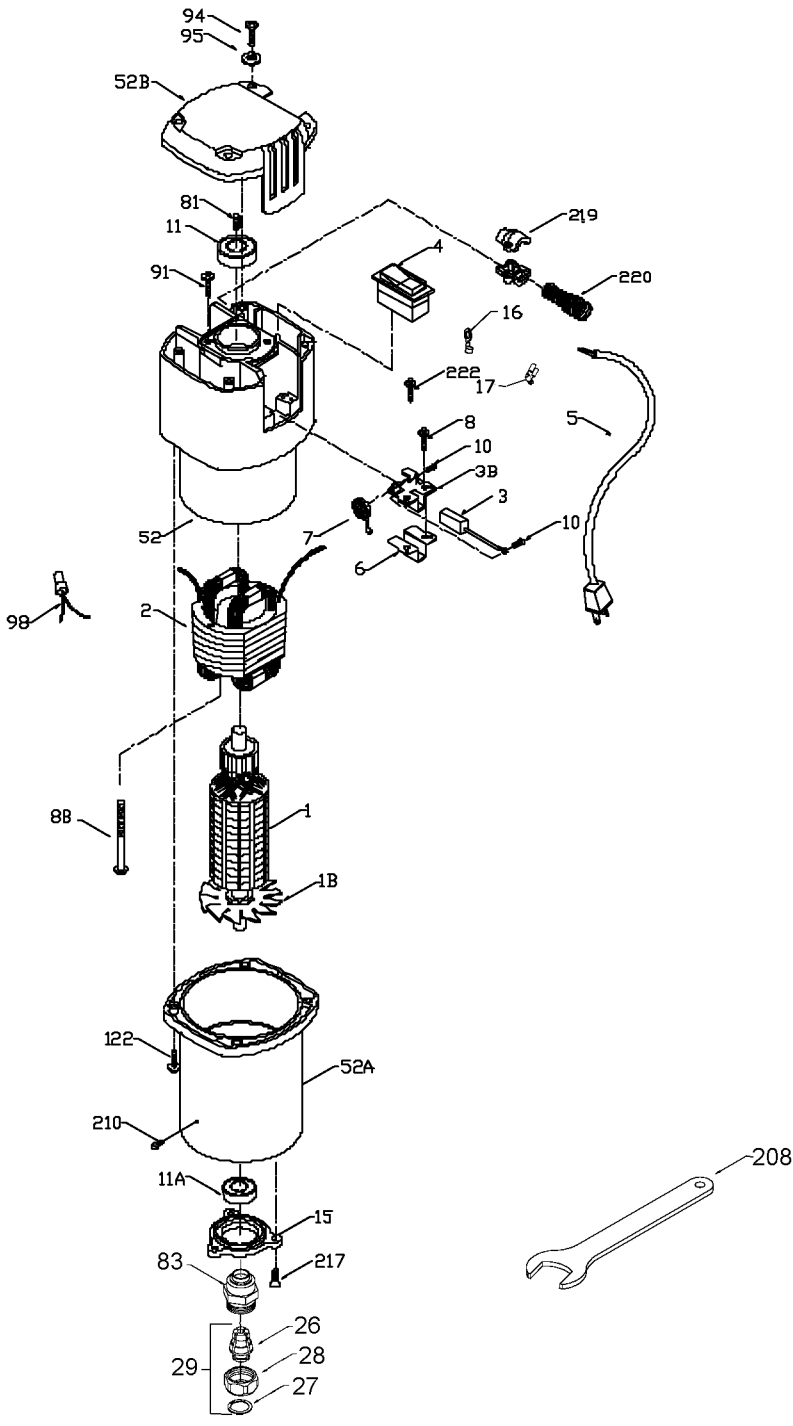

PORTER-CABLE

PORTER – CABLE ROUTER MOTOR

WARNING: Electrical repairs should only be attempted by trained repairmen. Contact the nearest Porter-Cable Service Center or other

878353

878354

Parts List for 878354 Type 1

Item Number	Part Number	Description	Qty Required
1	873638	ARMATURE	1
1	875931	FAN	1
2	873637	FIELD	1
3	N031634	BRUSH	2
3	698844	BRUSH HOLDER	2
4	A22811	SWITCH	1
5	825713	115V CORD	1
6	698874	BRUSH INSULATOR	2
7	698872	SPRING	10
8	882703	SCREW	10
10	852310	SCREW	10
11	330003-75	BEARING, BALL	3
11	146555-01	BEARING, BALL	3
15	698811	BRG RETAINER	3
16	849314	TERM	1
17	691692	TERMINAL	1
26	876670	COLLET 3/8 INCH	1
26	876669	COLLET 1/4 INCH	1
26	876671	COLLET 1/2 INCH	1
27	823030	SNAP-RING	10
28	875893	COLLET NUT	1
29	42975	3/8 INCH COLLET ASSY	1
29	42975	3/8 INCH COLLET ASSY	1
29	42950	1/2 INCH COLLET ASSY	1
29	42999	1/4 INCH COLLET ASSY	1
52	874345	TOP HOUSING ASSY	1
52	874346	LOWER HOUSING	1

Parts List for 878354 Type 1

Item Number	Part Number	Description	Qty Required
52	A22442	TOP CAP	1
81	859069	PLUG	1
83	698807	CHUCK	1
88	892778	SCREW	10
91	882703	SCREW	10
94	899411	SCREW	10
95	872534	WASHER	10
98	689032	CONNECTOR	1
122	872520	SCREW	10
208	A22709	OPEN-END WRENCH	1
210	800980	PIN	10
217	849819	SCREW	10
219	874845	BUSHING KIT	1
220	872766	SPRING-STRAIN RELVR	1
222	802764	SCREW	10