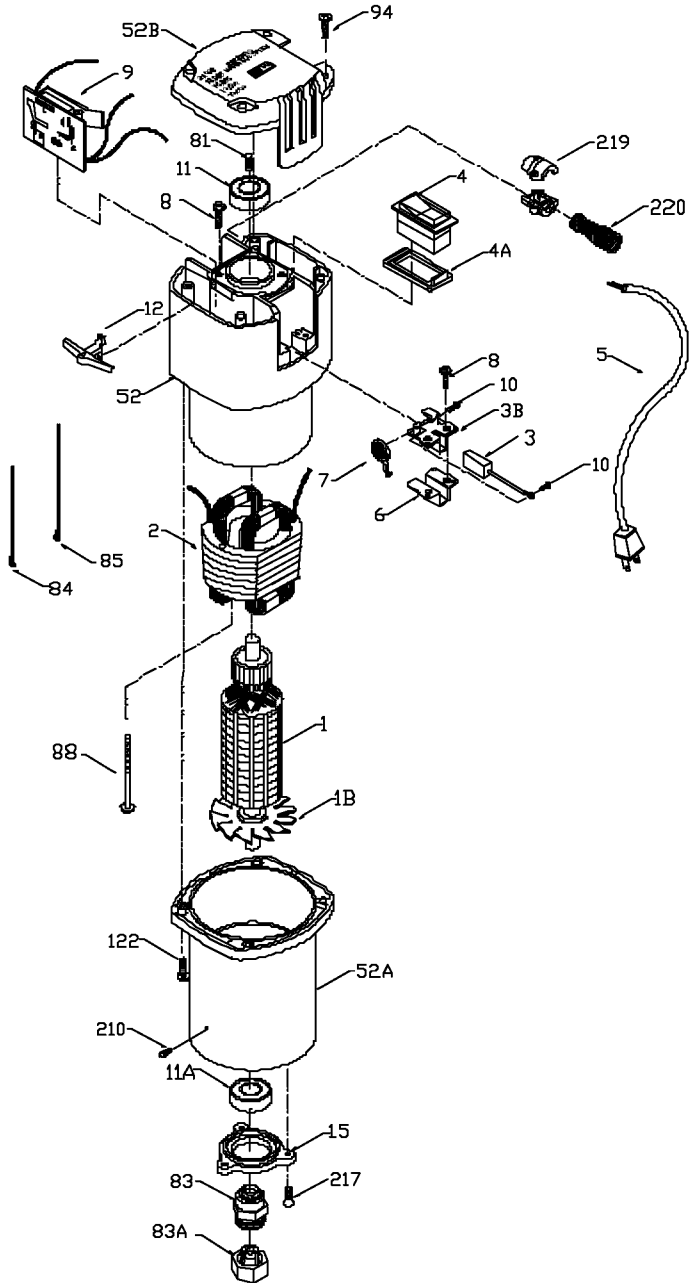

PORTER-CABLE

O.E/M.ROUTER MOTORS (Gerber Scientific)

WARNING: Electrical repairs should only be attempted by trained repairmen. Contact the nearest Porter-Cable Service Center or other

879879
882409

Parts List for 879879 Type 1

Item Number	Part Number	Description	Qty Required
1	874586	ARMATURE-220	1
1	875931	FAN	1
2	874587	FIELD-220	1
3	N031634	BRUSH	2
3	698844	BRUSH HOLDER	2
4	873227	ROCKER SWITCH	1
4	873222	PLATE	1
5	879884	CORD	1
6	698874	BRUSH INSULATOR	1
7	698872	SPRING	1
8	882703	SCREW	1
9	881098	SPEED CONTROL (220)	1
10	852310	SCREW	1
11	330003-75	BEARING, BALL	1
11	146555-01	BEARING, BALL	1
12	874160	CONTROL LEVER	1
15	698811	BRG RETAINER	1
52	A22556	HOUSING	1
52	A23246	LOWER HOUSING ASSY	1
52	A04582	COVER	1
52	A04582	COVER	1
81	859069	PLUG	1
83	874212	CHUCK	1
83	823030	SNAP-RING	1
83	42950	1/2 INCH COLLET ASSY	1
83	876671	COLLET 1/2 INCH	1
83	875893	COLLET NUT	1

Parts List for 879879 Type 1

Item Number	Part Number	Description	Qty Required
84	874473	LEAD	1
85	874535	LEAD	1
88	892778	SCREW	1
94	899411	SCREW	10
122	872520	SCREW	10
210	800980	PIN	4
217	849819	SCREW	1
219	874514	SCREW	1
219	874845	BUSHING KIT	1
220	872766	SPRING-STRAIN RELVR	1
856	A22709	OPEN-END WRENCH	1
856	42975	3/8 INCH COLLET ASSY	1
856	5140103-66	COLLET ASSY.	1
856	A22709	OPEN-END WRENCH	1
856	42975	3/8 INCH COLLET ASSY	1
856	44008	COLLET 8MM	1
856	44006	COLLET 6MM	1
856	42999	1/4 INCH COLLET ASSY	1
856	44010	COLLET 10MM	1