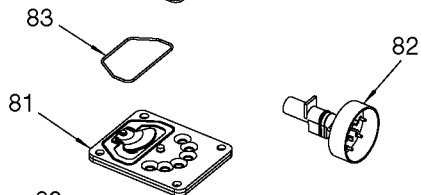

The picture shown is for reference only. It may differ from actual unit.

85 Torque 7-10 Ft-Lbs

80 79-4 Torque 51-63 In-Lbs
79-3
79-2
79

Torque 42-48 In-Lbs

Torque 100-120 In-Lbs

73 Torque 100-120 In-Lbs

Parts List for 919-16519 Type 0

Item Number	Part Number	Description	Qty Required
1	ACG-408	ASSY FASTENER	1
2	000000-00	No Longer Available	1
3	91895680	SCREW .250-20X.750 H	2
4	ACG-18	CUP SADDLE MOUNT	2
5	CAC-1373	BUSHING FILTER RETAI	1
6	000000-00	No Longer Available	1
8	AC-0609	HANDLE P/L PAINTED	1
9	SSP-6021	BUSHING REDUCER 1/8-	1
10	33821-00	BUSHING	1
10	438010040063	HEYCO BUSHINGS	1
11	Z-D23004	GAUGE 1.5OD 200PSI .	1
14	Z-AC-0746	SWITCH PRES 4PORT 11	1
15	TIA-4150	VALVE SAFETY 150 .25	1
16	SSW-7385	BUSHING STRAIN RELIE	1
17	SUDL-413-2	ASSY CORD POWER ST	1
18	N044990	NIPPLE CLOSE 1/4-18	1
19	SSP-480	NIPPLE 1/4-18 NPT X	1
21	AC-0630	TUBE PRESSURE RELIEF	1
22	CAC-4296-1	REGULATOR 3PORT P2 L	1
23	D26889	ADAPTER .25 NPT X .2	1
24	N286039	DRAIN VALVE	1
25	000000-00	No Longer Available	1
26	SSP-7811	ASSY NUT SLEEVE 1/4	2
27	A19712	VALVE CHECK 1/2NPT X	1
28	SSF-981	SCREW .250-14X.500 H	4
30	000000-00	No Longer Available	1
31	SSP-7813	ASSY NUT SLEEVE 3/8	1