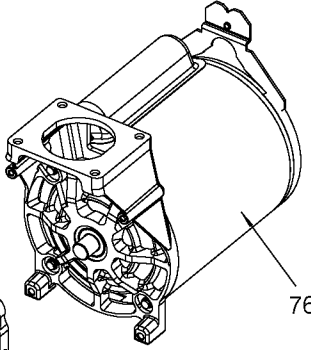

The picture shown is for reference only. It may differ from actual unit.

85 Torque 7-10 Ft-Lbs

80 79-4 Torque 51-63 In-Lbs
79-3
79-2
79

Torque 42-48 In-Lbs

Torque 100-120 In-Lbs

73 Torque 100-120 In-Lbs

Parts List for 919-16519 Type 0

Item Number	Part Number	Description	Qty Required
1	ACG-408	ASSY FASTENER	1
2	000000-00	No Longer Available	1
3	91895680	SCREW .250-20X.750 H	2
4	ACG-18	CUP SADDLE MOUNT	2
5	CAC-1373	BUSHING FILTER RETAI	1
6	000000-00	No Longer Available	1
8	AC-0609	HANDLE P/L PAINTED	1
9	SSP-6021	BUSHING REDUCER 1/8-	1
10	33821-00	BUSHING	1
10	438010040063	HEYCO BUSHINGS	1
11	Z-D23004	GAUGE 1.5OD 200PSI .	1
14	Z-AC-0746	SWITCH PRES 4PORT 11	1
15	TIA-4150	VALVE SAFETY 150 .25	1
16	SSW-7385	BUSHING STRAIN RELIE	1
17	SUDL-413-2	ASSY CORD POWER ST	1
18	N044990	NIPPLE CLOSE 1/4-18	1
19	SSP-480	NIPPLE 1/4-18 NPT X	1
21	AC-0630	TUBE PRESSURE RELIEF	1
22	CAC-4296-1	REGULATOR 3PORT P2 L	1
23	D26889	ADAPTER .25 NPT X .2	1
24	N286039	DRAIN VALVE	1
25	000000-00	No Longer Available	1
26	SSP-7811	ASSY NUT SLEEVE 1/4	2
27	A19712	VALVE CHECK 1/2NPT X	1
28	SSF-981	SCREW .250-14X.500 H	4
30	000000-00	No Longer Available	1
31	SSP-7813	ASSY NUT SLEEVE 3/8	1