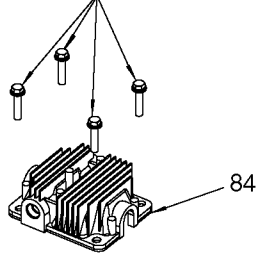

The picture shown is for reference only. It may differ from actual unit.

85 Torque 7-10 Ft-Lbs

80 79-4 Torque 51-63 In-Lbs
79-3
79-2
79

Torque 42-48 In-Lbs

Torque 100-120 In-Lbs

73 Torque 100-120 In-Lbs

Parts List for 919-16519 Type 0

Item Number	Part Number	Description	Qty Required
1	ACG-408	ASSY FASTENER	1
2	000000-00	No Longer Available	1
3	91895680	SCREW .250-20X.750 H	2
4	ACG-18	CUP SADDLE MOUNT	2
5	CAC-1373	BUSHING FILTER RETAI	1
6	000000-00	No Longer Available	1
8	AC-0609	HANDLE P/L PAINTED	1
9	SSP-6021	BUSHING REDUCER 1/8-	1
10	33821-00	BUSHING	1
10	438010040063	HEYCO BUSHINGS	1
11	Z-D23004	GAUGE 1.5OD 200PSI .	1
14	Z-AC-0746	SWITCH PRES 4PORT 11	1
15	TIA-4150	VALVE SAFETY 150 .25	1
16	SSW-7385	BUSHING STRAIN RELIE	1
17	SUDL-413-2	ASSY CORD POWER ST	1
18	N044990	NIPPLE CLOSE 1/4-18	1
19	SSP-480	NIPPLE 1/4-18 NPT X	1
21	AC-0630	TUBE PRESSURE RELIEF	1
22	CAC-4296-1	REGULATOR 3PORT P2 L	1
23	D26889	ADAPTER .25 NPT X .2	1
24	N286039	DRAIN VALVE	1
25	000000-00	No Longer Available	1
26	SSP-7811	ASSY NUT SLEEVE 1/4	2
27	A19712	VALVE CHECK 1/2NPT X	1
28	SSF-981	SCREW .250-14X.500 H	4
30	000000-00	No Longer Available	1
31	SSP-7813	ASSY NUT SLEEVE 3/8	1