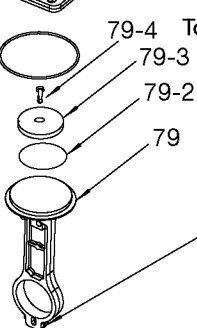

The picture shown is for reference only. It may differ from actual unit.

85 Torque 7-10 Ft-Lbs

80 79-4 Torque 51-63 In-Lbs
79-3
79-2
79

Torque 42-48 In-Lbs

Torque 100-120 In-Lbs

73 Torque 100-120 In-Lbs

Parts List for 919-16519 Type 0

Item Number	Part Number	Description	Qty Required
1	ACG-408	ASSY FASTENER	1
2	000000-00	No Longer Available	1
3	91895680	SCREW .250-20X.750 H	2
4	ACG-18	CUP SADDLE MOUNT	2
5	CAC-1373	BUSHING FILTER RETAI	1
6	000000-00	No Longer Available	1
8	AC-0609	HANDLE P/L PAINTED	1
9	SSP-6021	BUSHING REDUCER 1/8-	1
10	33821-00	BUSHING	1
10	438010040063	HEYCO BUSHINGS	1
11	Z-D23004	GAUGE 1.5OD 200PSI .	1
14	Z-AC-0746	SWITCH PRES 4PORT 11	1
15	TIA-4150	VALVE SAFETY 150 .25	1
16	SSW-7385	BUSHING STRAIN RELIE	1
17	SUDL-413-2	ASSY CORD POWER ST	1
18	N044990	NIPPLE CLOSE 1/4-18	1
19	SSP-480	NIPPLE 1/4-18 NPT X	1
21	AC-0630	TUBE PRESSURE RELIEF	1
22	CAC-4296-1	REGULATOR 3PORT P2 L	1
23	D26889	ADAPTER .25 NPT X .2	1
24	N286039	DRAIN VALVE	1
25	000000-00	No Longer Available	1
26	SSP-7811	ASSY NUT SLEEVE 1/4	2
27	A19712	VALVE CHECK 1/2NPT X	1
28	SSF-981	SCREW .250-14X.500 H	4
30	000000-00	No Longer Available	1
31	SSP-7813	ASSY NUT SLEEVE 3/8	1