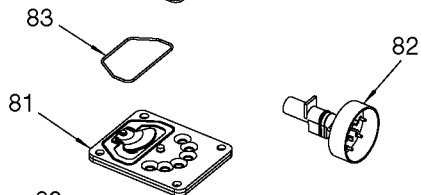

1 Torque 15-25 In-Lbs

Torque 9-12 Ft-Lbs

35 Torque 100-120 In-Lbs

28 Torque 5-7 Ft-Lbs

1 Torque 15-25 In-Lbs

856

The picture shown is for reference only. It may differ from actual unit.

85 Torque 7-10 Ft-Lbs

Torque 100-120 In-Lbs

73 Torque 100-120 In-Lbs

Parts List for 919-16551 Type 0

Item Number	Part Number	Description	Qty Required
1	ACG-408	ASSY FASTENER	3
2	N176201	SHROUD KIT	1
3	91895680	SCREW .250-20X.750 H	2
4	ACG-18	CUP SADDLE MOUNT	2
6	D24233	FILTER FOAM ROUND .7	1
7	5140118-36	GRIP .875 DIA	1
8	AC-0609	HANDLE P/L PAINTED	1
9	SSP-6021	BUSHING REDUCER 1/8-	1
10	33821-00	BUSHING	1
10	438010040063	HEYCO BUSHINGS	1
11	Z-D27212	GAUGE 200PSI .125NPT	2
14	Z-D23361	SWITCH PRES 4PORT 12	1
15	D20114	VALVE SAFETY 175 .25	1
16	SSW-7385	BUSHING STRAIN RELIEF	1
17	SUDL-413-2	ASSY CORD POWER ST	1
19	SSP-480	NIPPLE 1/4-18 NPT X	1
20	N053094	NIPPLE	1
21	AC-0630	TUBE PRESSURE RELIEF	1
22	N008792	REGULATOR RPR KIT	1
22	D27253	REGULATOR 4PORT P2 L	1
23	A19513	BODY QC .250 IND .25	1
24	N286039	DRAIN VALVE	1
25	000000-00	No Longer Available	1
26	SSP-7811	ASSY NUT SLEEVE 1/4	2
27	A19712	VALVE CHECK 1/2NPT X	1
28	SSF-981	SCREW .250-14X.500 H	4
30	N176201	SHROUD KIT	1