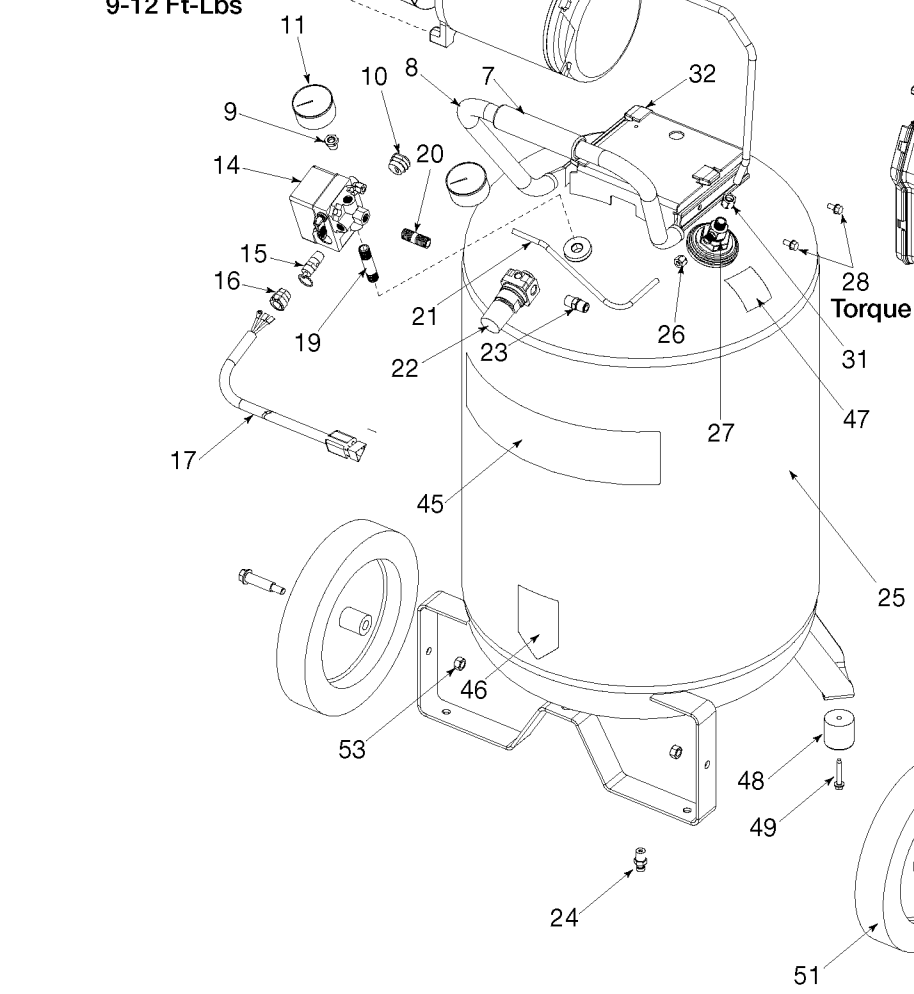

1 Torque 15-25 In-Lbs

Torque 9-12 Ft-Lbs

35 Torque 100-120 In-Lbs

28 Torque 5-7 Ft-Lbs

1 Torque 15-25 In-Lbs

856