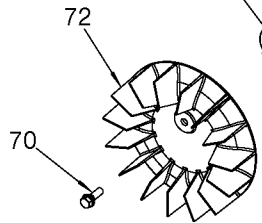

1 Torque 15-25 In-Lbs

Torque 9-12 Ft-Lbs

35 Torque 100-120 In-Lbs

28 Torque 5-7 Ft-Lbs

1 Torque 15-25 In-Lbs

856

The picture shown is for reference only. It may differ from actual unit.

85 Torque 7-10 Ft-Lbs

Torque 100-120 In-Lbs

73 Torque 100-120 In-Lbs

Parts List for 919-16551 Type 0

Item Number	Part Number	Description	Qty Required
1	ACG-408	ASSY FASTENER	3
2	N176201	SHROUD KIT	1
3	91895680	SCREW .250-20X.750 H	2
4	ACG-18	CUP SADDLE MOUNT	2
6	D24233	FILTER FOAM ROUND .7	1
7	5140118-36	GRIP .875 DIA	1
8	AC-0609	HANDLE P/L PAINTED	1
9	SSP-6021	BUSHING REDUCER 1/8-	1
10	33821-00	BUSHING	1
10	438010040063	HEYCO BUSHINGS	1
11	Z-D27212	GAUGE 200PSI .125NPT	2
14	Z-D23361	SWITCH PRES 4PORT 12	1
15	D20114	VALVE SAFETY 175 .25	1
16	SSW-7385	BUSHING STRAIN RELIEF	1
17	SUDL-413-2	ASSY CORD POWER ST	1
19	SSP-480	NIPPLE 1/4-18 NPT X	1
20	N053094	NIPPLE	1
21	AC-0630	TUBE PRESSURE RELIEF	1
22	N008792	REGULATOR RPR KIT	1
22	D27253	REGULATOR 4PORT P2 L	1
23	A19513	BODY QC .250 IND .25	1
24	N286039	DRAIN VALVE	1
25	000000-00	No Longer Available	1
26	SSP-7811	ASSY NUT SLEEVE 1/4	2
27	A19712	VALVE CHECK 1/2NPT X	1
28	SSF-981	SCREW .250-14X.500 H	4
30	N176201	SHROUD KIT	1