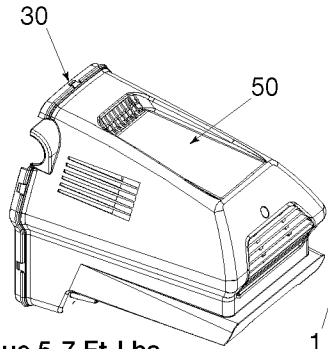

1 Torque 15-25 In-Lbs

Torque 9-12 Ft-Lbs

35 Torque 100-120 In-Lbs

28 Torque 5-7 Ft-Lbs

1 Torque 15-25 In-Lbs

856

The picture shown is for reference only. It may differ from actual unit.

85 Torque 7-10 Ft-Lbs

Torque 100-120 In-Lbs

73 Torque 100-120 In-Lbs

Parts List for 919-16551 Type 0

Item Number	Part Number	Description	Qty Required
1	ACG-408	ASSY FASTENER	3
2	N176201	SHROUD KIT	1
3	91895680	SCREW .250-20X.750 H	2
4	ACG-18	CUP SADDLE MOUNT	2
6	D24233	FILTER FOAM ROUND .7	1
7	5140118-36	GRIP .875 DIA	1
8	AC-0609	HANDLE P/L PAINTED	1
9	SSP-6021	BUSHING REDUCER 1/8-	1
10	33821-00	BUSHING	1
10	438010040063	HEYCO BUSHINGS	1
11	Z-D27212	GAUGE 200PSI .125NPT	2
14	Z-D23361	SWITCH PRES 4PORT 12	1
15	D20114	VALVE SAFETY 175 .25	1
16	SSW-7385	BUSHING STRAIN RELIEF	1
17	SUDL-413-2	ASSY CORD POWER ST	1
19	SSP-480	NIPPLE 1/4-18 NPT X	1
20	N053094	NIPPLE	1
21	AC-0630	TUBE PRESSURE RELIEF	1
22	N008792	REGULATOR RPR KIT	1
22	D27253	REGULATOR 4PORT P2 L	1
23	A19513	BODY QC .250 IND .25	1
24	N286039	DRAIN VALVE	1
25	000000-00	No Longer Available	1
26	SSP-7811	ASSY NUT SLEEVE 1/4	2
27	A19712	VALVE CHECK 1/2NPT X	1
28	SSF-981	SCREW .250-14X.500 H	4
30	N176201	SHROUD KIT	1