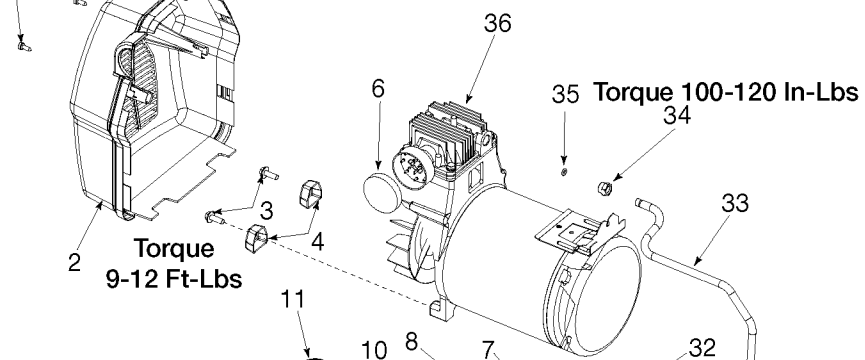

1 Torque 15-25 In-Lbs

Torque 9-12 Ft-Lbs

35 Torque 100-120 In-Lbs

28 Torque 5-7 Ft-Lbs

1 Torque 15-25 In-Lbs

856

The picture shown is for reference only. It may differ from actual unit.

85 Torque 7-10 Ft-Lbs

Torque 100-120 In-Lbs

73 Torque 100-120 In-Lbs

Parts List for 919-16551 Type 0

Item Number	Part Number	Description	Qty Required
1	ACG-408	ASSY FASTENER	3
2	N176201	SHROUD KIT	1
3	91895680	SCREW .250-20X.750 H	2
4	ACG-18	CUP SADDLE MOUNT	2
6	D24233	FILTER FOAM ROUND .7	1
7	5140118-36	GRIP .875 DIA	1
8	AC-0609	HANDLE P/L PAINTED	1
9	SSP-6021	BUSHING REDUCER 1/8-	1
10	33821-00	BUSHING	1
10	438010040063	HEYCO BUSHINGS	1
11	Z-D27212	GAUGE 200PSI .125NPT	2
14	Z-D23361	SWITCH PRES 4PORT 12	1
15	D20114	VALVE SAFETY 175 .25	1
16	SSW-7385	BUSHING STRAIN RELIEF	1
17	SUDL-413-2	ASSY CORD POWER ST	1
19	SSP-480	NIPPLE 1/4-18 NPT X	1
20	N053094	NIPPLE	1
21	AC-0630	TUBE PRESSURE RELIEF	1
22	N008792	REGULATOR RPR KIT	1
22	D27253	REGULATOR 4PORT P2 L	1
23	A19513	BODY QC .250 IND .25	1
24	N286039	DRAIN VALVE	1
25	000000-00	No Longer Available	1
26	SSP-7811	ASSY NUT SLEEVE 1/4	2
27	A19712	VALVE CHECK 1/2NPT X	1
28	SSF-981	SCREW .250-14X.500 H	4
30	N176201	SHROUD KIT	1