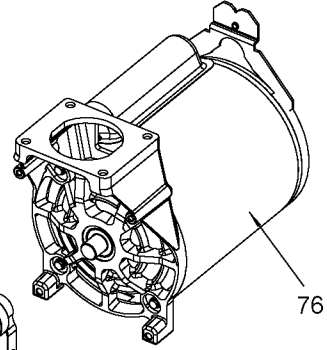

1 Torque 15-25 In-Lbs

Torque 9-12 Ft-Lbs

35 Torque 100-120 In-Lbs

28 Torque 5-7 Ft-Lbs

1 Torque 15-25 In-Lbs

856

The picture shown is for reference only. It may differ from actual unit.

85 Torque 7-10 Ft-Lbs

Torque 100-120 In-Lbs

73 Torque 100-120 In-Lbs

Parts List for 919-16551 Type 0

Item Number	Part Number	Description	Qty Required
1	ACG-408	ASSY FASTENER	3
2	N176201	SHROUD KIT	1
3	91895680	SCREW .250-20X.750 H	2
4	ACG-18	CUP SADDLE MOUNT	2
6	D24233	FILTER FOAM ROUND .7	1
7	5140118-36	GRIP .875 DIA	1
8	AC-0609	HANDLE P/L PAINTED	1
9	SSP-6021	BUSHING REDUCER 1/8-	1
10	33821-00	BUSHING	1
10	438010040063	HEYCO BUSHINGS	1
11	Z-D27212	GAUGE 200PSI .125NPT	2
14	Z-D23361	SWITCH PRES 4PORT 12	1
15	D20114	VALVE SAFETY 175 .25	1
16	SSW-7385	BUSHING STRAIN RELIEF	1
17	SUDL-413-2	ASSY CORD POWER ST	1
19	SSP-480	NIPPLE 1/4-18 NPT X	1
20	N053094	NIPPLE	1
21	AC-0630	TUBE PRESSURE RELIEF	1
22	N008792	REGULATOR RPR KIT	1
22	D27253	REGULATOR 4PORT P2 L	1
23	A19513	BODY QC .250 IND .25	1
24	N286039	DRAIN VALVE	1
25	000000-00	No Longer Available	1
26	SSP-7811	ASSY NUT SLEEVE 1/4	2
27	A19712	VALVE CHECK 1/2NPT X	1
28	SSF-981	SCREW .250-14X.500 H	4
30	N176201	SHROUD KIT	1