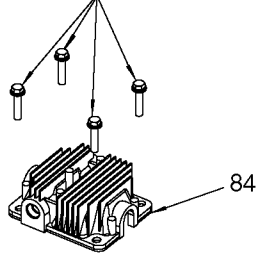

Torque 100-120 In-Lbs

73 Torque 100-120 In-Lbs

Parts List for 919-16551 Type 0

Item Number	Part Number	Description	Qty Required
1	ACG-408	ASSY FASTENER	3
2	N176201	SHROUD KIT	1
3	91895680	SCREW .250-20X.750 H	2
4	ACG-18	CUP SADDLE MOUNT	2
6	D24233	FILTER FOAM ROUND .7	1
7	5140118-36	GRIP .875 DIA	1
8	AC-0609	HANDLE P/L PAINTED	1
9	SSP-6021	BUSHING REDUCER 1/8-	1
10	33821-00	BUSHING	1
10	438010040063	HEYCO BUSHINGS	1
11	Z-D27212	GAUGE 200PSI .125NPT	2
14	Z-D23361	SWITCH PRES 4PORT 12	1
15	D20114	VALVE SAFETY 175 .25	1
16	SSW-7385	BUSHING STRAIN RELIEF	1
17	SUDL-413-2	ASSY CORD POWER ST	1
19	SSP-480	NIPPLE 1/4-18 NPT X	1
20	N053094	NIPPLE	1
21	AC-0630	TUBE PRESSURE RELIEF	1
22	N008792	REGULATOR RPR KIT	1
22	D27253	REGULATOR 4PORT P2 L	1
23	A19513	BODY QC .250 IND .25	1
24	N286039	DRAIN VALVE	1
25	000000-00	No Longer Available	1
26	SSP-7811	ASSY NUT SLEEVE 1/4	2
27	A19712	VALVE CHECK 1/2NPT X	1
28	SSF-981	SCREW .250-14X.500 H	4
30	N176201	SHROUD KIT	1

Parts List for 919-16551 Type 0

Item Number	Part Number	Description	Qty Required
30	000000-00	No Longer Available	1
31	SSP-7813	ASSY NUT SLEEVE 3/8	1
32	AC-0774	ISOLATOR 3PT MOUNT 6	3
33	AC-0292	TUBE OUTLET .375OD	1
34	SSP-7821-1	NUT .563-18 UNF HEX	1
35	SSG-3105	ORING 306/296ID 073/	1
36	000000-00	No Longer Available	1
45	LA-3069	LABEL CRAFTSMAN	1
46	LA-3027	LABEL DRAIN TANK ENG	1
47	LA-3108	LABEL HOT SURFACE EN	1
48	SST-107	BUMPER RECESSED RUBB	2
49	SSF-630	SCREW .250-20X1.50 H	2
50	A13282	LABEL APP DUTY SEARS	1
51	D23067	WHEEL PNEUMATIC 10IN	2
52	D23574	BOLT .375-16X3.40 UN	2
53	SSF-8080-ZN	NUT .375-16 UNC-2B H	2
70	SSF-586	SCREW .250-20X.750 U	1
72	AC-0108	FAN 5.75 DIA	1
73	SSF-615	SCREW .250-20X1.25 U	1
74	Z-AC-0140	ASSY ECCENTRIC BEARI	1
76	000000-00	No Longer Available	1
78	KK-4835	KIT CONNECTING ROD L	1
79	KK-4835	KIT CONNECTING ROD L	1
79	KK-4835	KIT CONNECTING ROD L	1
79	ACG-29	CAP CONNECTING ROD C	1
79	SSF-3158-1	SCREW #10-24X.750 TH	1
80	SSG-8156	ORING 2.759/2.719ID	1