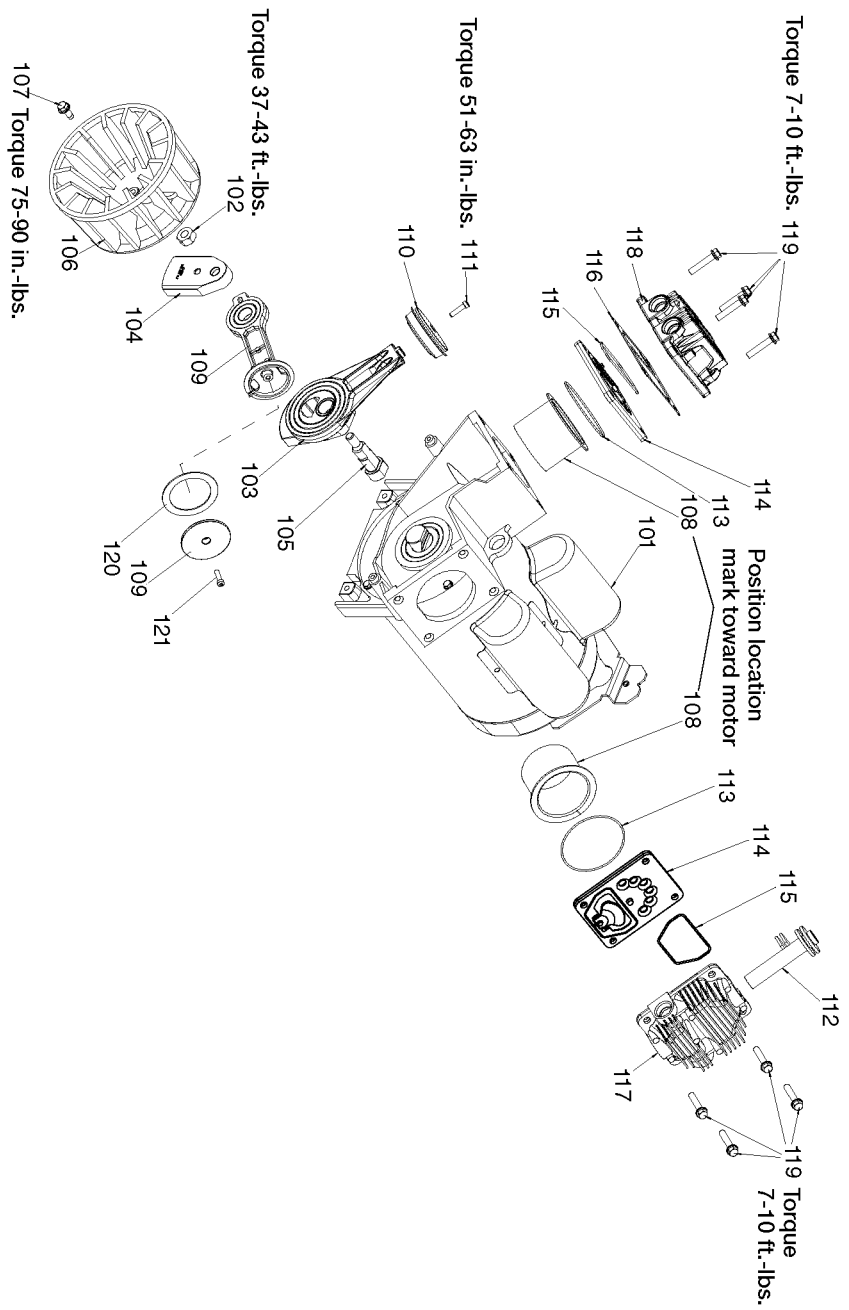

Parts List for 919-16560 Type 1

Item Number	Part Number	Description	Qty Required
2	97503734	VALVE SAFETY 150 .12	1
3	ACG-18	CUP SADDLE MOUNT	1
4	SSF-990	SCREW .250-20X1.25 U	1
5	SSW-7482	CONNECTOR CONDUIT 3/	1
6	SSP-7821-1	NUT .563-18 UNF HEX	1
7	SSG-3105	ORING 306/296ID 073/	1
10	SSP-7811	ASSY NUT SLEEVE 1/4	1
12	A19712	VALVE CHECK 1/2NPT X	1
13	AC-0217	MANIFOLD	1
14	Z-GA-360	GAUGE 300 PSI BACK M	1
16	5140117-67	PRESSURE SWITCH	1
17	33821-00	BUSHING	1
17	438010040063	HEYCO BUSHINGS	1
18	000000-00	No Longer Available	1
19	AC-0099	TUBE OUTLET .375OD A	1
20	D21798	TUBE	1
21	ACG-19	ISOLATOR 3 POINT MOU	1
23	000000-00	No Longer Available	1
24	SSP-7813	ASSY NUT SLEEVE 3/8	1
25	LA-3105	LABEL LOGO CRAFTSMAN	1
26	N286039	DRAIN VALVE	1
27	ACG-408	ASSY FASTENER	1
28	LA-3128	LABEL PERF SEARS 613	1
29	ACG-14	SHROUD FRONT TWIN	1
30	ACG-61-2	SHROUD REAR SEARS VE	1
32	SSF-554	SCREW #10-14X2.50 PA	1
33	ACG-12	ELEMENT FILTER INTAK	2

Parts List for 919-16560 Type 1

Item Number	Part Number	Description	Qty Required
34	ACG-13	COVER INTAKE MUFFLER	1
36	000000-00	No Longer Available	1
41	000000-00	No Longer Available	1
45	SUDL-9-1	SCREW #8-32X.375/.34	1
47	N008806	LABEL HOT SURFACE TR	1
49	5140122-73	SPRING WASHER	1
51	SS-2072-1	NIPPLE .375 NPT X 1.	1
58	SSP-7821-1	NUT .563-18 UNF HEX	1
59	SSG-3105	ORING 306/296ID 073/	1
102	000000-00	No Longer Available	1
103	K-0649	KIT CONNECTING ROD H	1
104	AC-0793	ECCENTRIC OUTER 2 ST	1
105	AC-0794	ECCENTRIC PIN 2 STAG	1
106	ACG-22	FAN RADIAL 6.0 OD	1
107	39124607	SCREW .250-20X.625 H	1
108	A02743	KIT CONNECTING ROD	1
109	A02743	KIT CONNECTING ROD	1
110	K-0648	KIT COMP RING HP REP	1
111	000000-00	No Longer Available	1
112	ACG-11	MUFFLER INTAKE 2 CYL	1
113	SSG-8156	ORING 2.759/2.719ID	1
114	Z-AC-0032	ASSY VALVE PLATE	1
115	ACG-45	ORING P/L HEAD	1
116	N015593	HEAD GASKET	1
117	AC-0805	HEAD MACHINING 1/2	1
118	AC-0784	HEAD MACHINE HIGH PR	1
119	AC-0798	SCREW .250-20X1.25 H	1