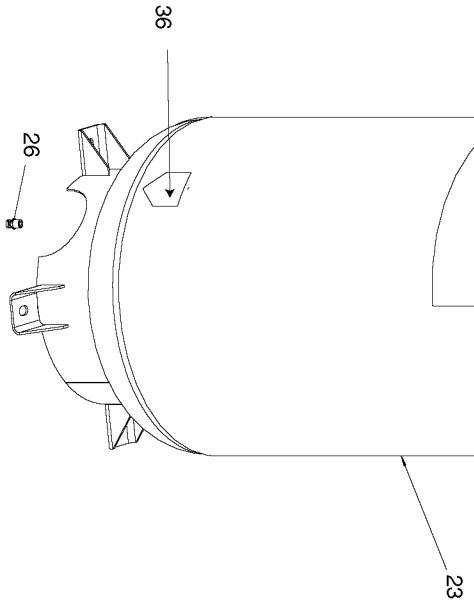

Torque
15-25 in.-lbs. 27

Torque
15-25 in.-lbs. 28

6 Torque 100-120 in.-lbs.

58 Torque 100-120 in.-lbs.

32 Torque 6-10 in.-lbs.

Torque
15-25 in.-lbs. 27

Torque 108-144 in.-lbs. 4

For
customer wiring
45

Parts List for 919-16560 Type 1

Item Number	Part Number	Description	Qty Required
2	97503734	VALVE SAFETY 150 .12	1
3	ACG-18	CUP SADDLE MOUNT	1
4	SSF-990	SCREW .250-20X1.25 U	1
5	SSW-7482	CONNECTOR CONDUIT 3/	1
6	SSP-7821-1	NUT .563-18 UNF HEX	1
7	SSG-3105	ORING 306/296ID 073/	1
10	SSP-7811	ASSY NUT SLEEVE 1/4	1
12	A19712	VALVE CHECK 1/2NPT X	1
13	AC-0217	MANIFOLD	1
14	Z-GA-360	GAUGE 300 PSI BACK M	1
16	5140117-67	PRESSURE SWITCH	1
17	33821-00	BUSHING	1
17	438010040063	HEYCO BUSHINGS	1
18	000000-00	No Longer Available	1
19	AC-0099	TUBE OUTLET .375OD A	1
20	D21798	TUBE	1
21	ACG-19	ISOLATOR 3 POINT MOU	1
23	000000-00	No Longer Available	1
24	SSP-7813	ASSY NUT SLEEVE 3/8	1
25	LA-3105	LABEL LOGO CRAFTSMAN	1
26	N286039	DRAIN VALVE	1
27	ACG-408	ASSY FASTENER	1
28	LA-3128	LABEL PERF SEARS 613	1
29	ACG-14	SHROUD FRONT TWIN	1
30	ACG-61-2	SHROUD REAR SEARS VE	1
32	SSF-554	SCREW #10-14X2.50 PA	1
33	ACG-12	ELEMENT FILTER INTAK	2