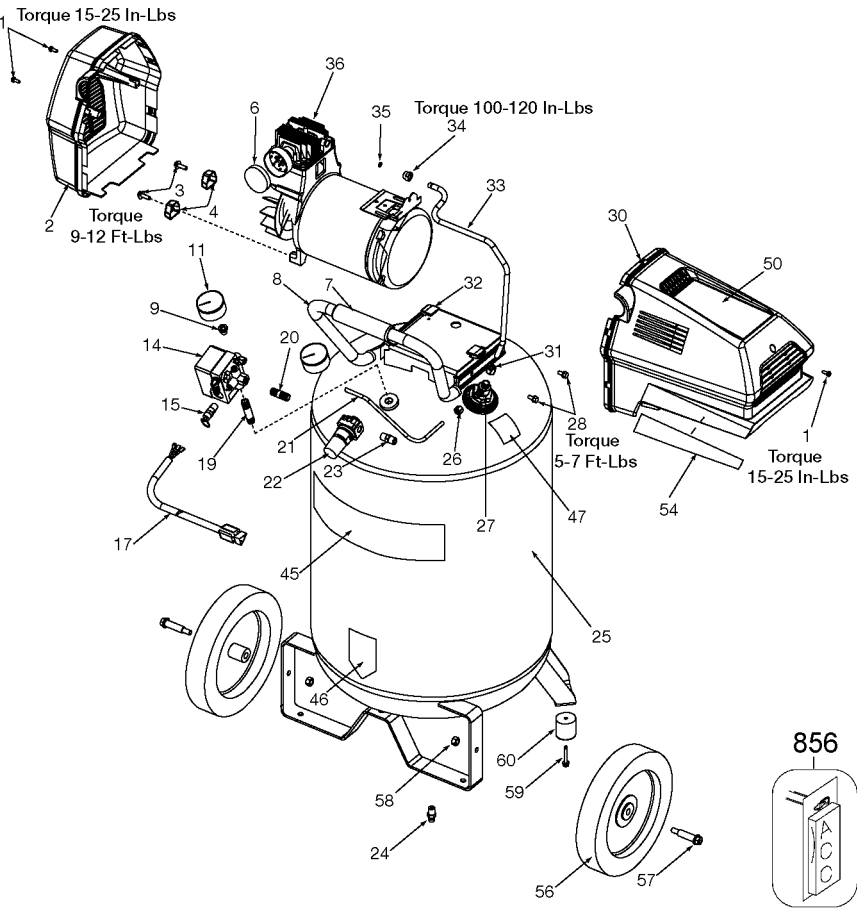

## Parts List for 919-16732 Type 0

Item Number	Part Number	Description	Qty Required
1	ACG-408	ASSY FASTENER	3
2	N176201	SHROUD KIT	1
3	91895680	SCREW .250-20X.750 H	2
4	ACG-18	CUP SADDLE MOUNT	2
6	D24235	FILTER KIT	1
7	5140118-36	GRIP .875 DIA	1
8	AC-0609	HANDLE P/L PAINTED	1
9	SSP-6021	BUSHING REDUCER 1/8-	1
11	Z-D27212	GAUGE 200PSI .125NPT	2
14	5140117-89	PRESSURE SWITCH	1
15	D20114	VALVE SAFETY 175 .25	1
17	D26615	CORD POWER ST 14GA 1	1
19	D24888	NIPPLE .25NPT X 2.5	1
20	N053094	NIPPLE	1
21	AC-0630	TUBE PRESSURE RELIEF	1
22	N008792	REGULATOR RPR KIT	1
22	1000000274	MANIFOLD ASSY.	1
23	A19513	BODY QC .250 IND .25	1
24	A17038	DRAIN VALVE	1
25	000000-00	No Longer Available	1
26	SSP-7811	ASSY NUT SLEEVE 1/4	2
27	A19712	VALVE CHECK 1/2NPT X	1
28	D21172	SCREW .250-20X.500 H	1
30	N176201	SHROUD KIT	1
30	000000-00	No Longer Available	1
31	SSP-7813	ASSY NUT SLEEVE 3/8	1
32	AC-0774	ISOLATOR 3PT MOUNT 6	3

## Parts List for 919-16732 Type 0

Item Number	Part Number	Description	Qty Required
33	AC-0292	TUBE OUTLET .375OD	1
34	SSP-7821-1	NUT .563-18 UNF HEX	1
35	SSG-3105	ORING 306/296ID 073/	1
36	000000-00	No Longer Available	1
45	LA-3069	LABEL CRAFTSMAN	1
46	LA-3027	LABEL DRAIN TANK ENG	1
47	LA-3108	LABEL HOT SURFACE EN	1
50	A13282	LABEL APP DUTY SEARS	1
54	000000-00	No Longer Available	1
56	D23138	WHEEL 9 BLACK SEMI-P	2
57	CAC-60	BOLT .375-16X2.25 UN	2
58	SSF-8080-ZN	NUT .375-16 UNC-2B H	2
59	SSF-630	SCREW .250-20X1.50 H	2
60	SST-107	BUMPER RECESSED RUBB	2
70	SSF-586	SCREW .250-20X.750 U	1
72	AC-0108	FAN 5.75 DIA	1
73	SSF-615	SCREW .250-20X1.25 U	1
74	Z-AC-0140	ASSY ECCENTRIC BEARI	1
76	000000-00	No Longer Available	1
78	KK-4835	KIT CONNECTING ROD L	1
79	KK-4835	KIT CONNECTING ROD L	1
79	CAC-248-2	RING COMPRESSION	1
79	ACG-29	CAP CONNECTING ROD C	1
79	SSF-3158-1	SCREW #10-24X.750 TH	1
80	SSG-8156	ORING 2.759/2.719ID	1
81	Z-AC-0032	ASSY VALVE PLATE	1
82	CAC-1371	MUFFLER SINGLE CYL R	1