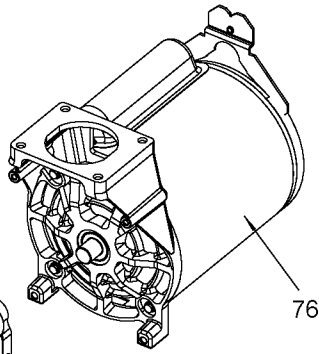

The picture shown is for reference only. It may differ from actual unit.

85 Torque 7-10 Ft-Lbs

80 79-4 Torque 51-63 In-Lbs  
79-3  
79-2  
79

Torque 42-48 In-Lbs

Torque 100-120 In-Lbs

73 Torque 100-120 In-Lbs

## Parts List for 919-16732 Type 0

Item Number	Part Number	Description	Qty Required
1	ACG-408	ASSY FASTENER	3
2	N176201	SHROUD KIT	1
3	91895680	SCREW .250-20X.750 H	2
4	ACG-18	CUP SADDLE MOUNT	2
6	D24235	FILTER KIT	1
7	5140118-36	GRIP .875 DIA	1
8	AC-0609	HANDLE P/L PAINTED	1
9	SSP-6021	BUSHING REDUCER 1/8-	1
11	Z-D27212	GAUGE 200PSI .125NPT	2
14	5140117-89	PRESSURE SWITCH	1
15	D20114	VALVE SAFETY 175 .25	1
17	D26615	CORD POWER ST 14GA 1	1
19	D24888	NIPPLE .25NPT X 2.5	1
20	N053094	NIPPLE	1
21	AC-0630	TUBE PRESSURE RELIEF	1
22	N008792	REGULATOR RPR KIT	1
22	1000000274	MANIFOLD ASSY.	1
23	A19513	BODY QC .250 IND .25	1
24	A17038	DRAIN VALVE	1
25	000000-00	No Longer Available	1
26	SSP-7811	ASSY NUT SLEEVE 1/4	2
27	A19712	VALVE CHECK 1/2NPT X	1
28	D21172	SCREW .250-20X.500 H	1
30	N176201	SHROUD KIT	1
30	000000-00	No Longer Available	1
31	SSP-7813	ASSY NUT SLEEVE 3/8	1
32	AC-0774	ISOLATOR 3PT MOUNT 6	3