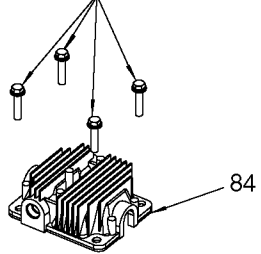

The picture shown is for reference only. It may differ from actual unit.

85 Torque 7-10 Ft-Lbs

80 79-4 Torque 51-63 In-Lbs  
79-3  
79-2  
79

Torque 42-48 In-Lbs

Torque 100-120 In-Lbs

73 Torque 100-120 In-Lbs

## Parts List for 919-16732 Type 0

Item Number	Part Number	Description	Qty Required
1	ACG-408	ASSY FASTENER	3
2	N176201	SHROUD KIT	1
3	91895680	SCREW .250-20X.750 H	2
4	ACG-18	CUP SADDLE MOUNT	2
6	D24235	FILTER KIT	1
7	5140118-36	GRIP .875 DIA	1
8	AC-0609	HANDLE P/L PAINTED	1
9	SSP-6021	BUSHING REDUCER 1/8-	1
11	Z-D27212	GAUGE 200PSI .125NPT	2
14	5140117-89	PRESSURE SWITCH	1
15	D20114	VALVE SAFETY 175 .25	1
17	D26615	CORD POWER ST 14GA 1	1
19	D24888	NIPPLE .25NPT X 2.5	1
20	N053094	NIPPLE	1
21	AC-0630	TUBE PRESSURE RELIEF	1
22	N008792	REGULATOR RPR KIT	1
22	1000000274	MANIFOLD ASSY.	1
23	A19513	BODY QC .250 IND .25	1
24	A17038	DRAIN VALVE	1
25	000000-00	No Longer Available	1
26	SSP-7811	ASSY NUT SLEEVE 1/4	2
27	A19712	VALVE CHECK 1/2NPT X	1
28	D21172	SCREW .250-20X.500 H	1
30	N176201	SHROUD KIT	1
30	000000-00	No Longer Available	1
31	SSP-7813	ASSY NUT SLEEVE 3/8	1
32	AC-0774	ISOLATOR 3PT MOUNT 6	3