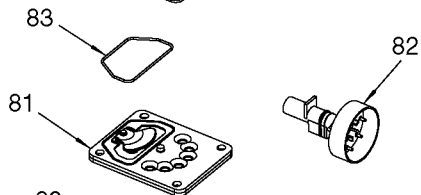

The picture shown is for reference only. It may differ from actual unit.

85 Torque 7-10 Ft-Lbs

80 79-4 Torque 51-63 In-Lbs  
79-3  
79-2  
79

Torque 42-48 In-Lbs

Torque 100-120 In-Lbs

73 Torque 100-120 In-Lbs

## Parts List for 919-16732 Type 0

Item Number	Part Number	Description	Qty Required
1	ACG-408	ASSY FASTENER	3
2	N176201	SHROUD KIT	1
3	91895680	SCREW .250-20X.750 H	2
4	ACG-18	CUP SADDLE MOUNT	2
6	D24235	FILTER KIT	1
7	5140118-36	GRIP .875 DIA	1
8	AC-0609	HANDLE P/L PAINTED	1
9	SSP-6021	BUSHING REDUCER 1/8-	1
11	Z-D27212	GAUGE 200PSI .125NPT	2
14	5140117-89	PRESSURE SWITCH	1
15	D20114	VALVE SAFETY 175 .25	1
17	D26615	CORD POWER ST 14GA 1	1
19	D24888	NIPPLE .25NPT X 2.5	1
20	N053094	NIPPLE	1
21	AC-0630	TUBE PRESSURE RELIEF	1
22	N008792	REGULATOR RPR KIT	1
22	1000000274	MANIFOLD ASSY.	1
23	A19513	BODY QC .250 IND .25	1
24	A17038	DRAIN VALVE	1
25	000000-00	No Longer Available	1
26	SSP-7811	ASSY NUT SLEEVE 1/4	2
27	A19712	VALVE CHECK 1/2NPT X	1
28	D21172	SCREW .250-20X.500 H	1
30	N176201	SHROUD KIT	1
30	000000-00	No Longer Available	1
31	SSP-7813	ASSY NUT SLEEVE 3/8	1
32	AC-0774	ISOLATOR 3PT MOUNT 6	3