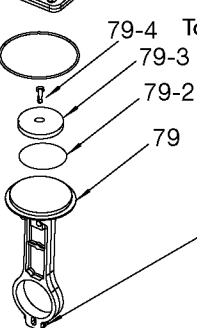

The picture shown is for reference only. It may differ from actual unit.

85 Torque 7-10 Ft-Lbs

80 79-4 Torque 51-63 In-Lbs  
79-3  
79-2  
79

Torque 42-48 In-Lbs

Torque 100-120 In-Lbs

73 Torque 100-120 In-Lbs

## Parts List for 919-16732 Type 0

Item Number	Part Number	Description	Qty Required
1	ACG-408	ASSY FASTENER	3
2	N176201	SHROUD KIT	1
3	91895680	SCREW .250-20X.750 H	2
4	ACG-18	CUP SADDLE MOUNT	2
6	D24235	FILTER KIT	1
7	5140118-36	GRIP .875 DIA	1
8	AC-0609	HANDLE P/L PAINTED	1
9	SSP-6021	BUSHING REDUCER 1/8-	1
11	Z-D27212	GAUGE 200PSI .125NPT	2
14	5140117-89	PRESSURE SWITCH	1
15	D20114	VALVE SAFETY 175 .25	1
17	D26615	CORD POWER ST 14GA 1	1
19	D24888	NIPPLE .25NPT X 2.5	1
20	N053094	NIPPLE	1
21	AC-0630	TUBE PRESSURE RELIEF	1
22	N008792	REGULATOR RPR KIT	1
22	1000000274	MANIFOLD ASSY.	1
23	A19513	BODY QC .250 IND .25	1
24	A17038	DRAIN VALVE	1
25	000000-00	No Longer Available	1
26	SSP-7811	ASSY NUT SLEEVE 1/4	2
27	A19712	VALVE CHECK 1/2NPT X	1
28	D21172	SCREW .250-20X.500 H	1
30	N176201	SHROUD KIT	1
30	000000-00	No Longer Available	1
31	SSP-7813	ASSY NUT SLEEVE 3/8	1
32	AC-0774	ISOLATOR 3PT MOUNT 6	3