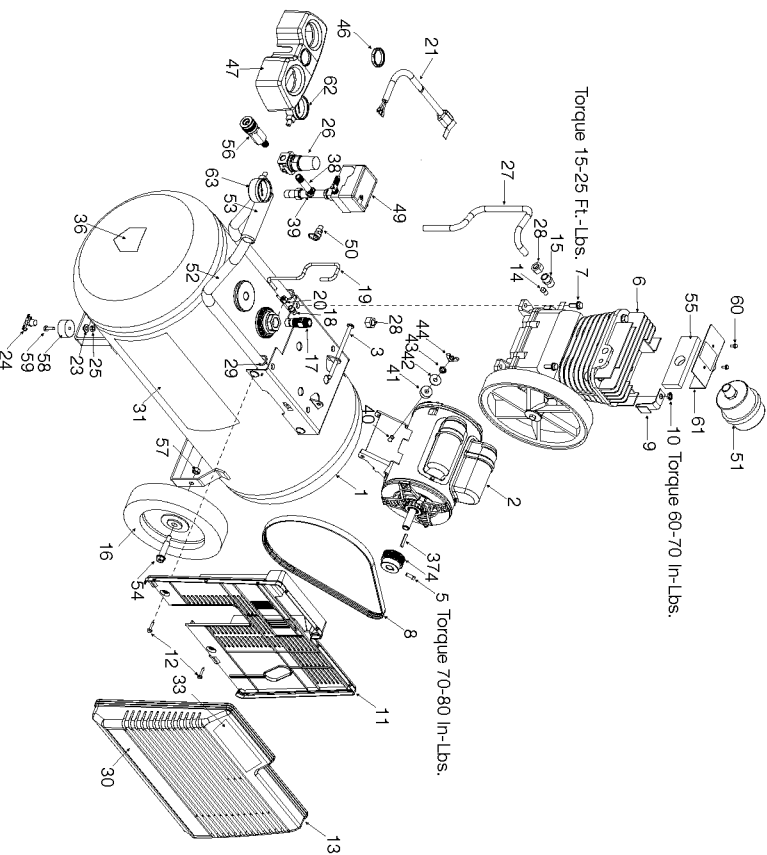

Key No	Torque
74	7-10 ft.-lbs.
78	9-12 ft.-lbs.
87	15-20 ft.-lbs.
90	25-30 ft.-lbs.
92	25-30 ft.-lbs.
95	13-17 ft.-lbs.

Parts List for 919-19541 Type 1

Item Number	Part Number	Description	Qty Required
1	000000-00	No Longer Available	1
2	000000-00	No Longer Available	1
3	D21594	PIN MOTOR MOUNT OIL	1
4	000000-00	No Longer Available	1
5	SS-391	SCREW .250-20 .625 S	1
6	N076028SV	PUMP ASSEMBLY	1
7	SSF-928	SCREW .313-18X.875 H	4
8	C-BT-222	BELT 6J 38.0 EFF	1
9	000000-00	No Longer Available	1
10	SSF-8113-ZN	NUT .375-16X.563 HEX	1
11	CAC-323	BELTGUARD INSIDE	1
12	D26742	SCREW #10-16 X .500	2
13	CAC-322	BELTGUARD OUTSIDE	1
14	SS-1215	PLUG PIPE GALV 1/8	1
15	SSP-9401	CONNECTOR BODY STRAI	1
16	D23067	WHEEL PNEUMATIC 10IN	2
17	A19715	VALVE CHECK 1/2NPT X	1
18	SS-8553	CONNECTOR BODY	1
19	AC-0028	TUBE PRES REL .250OD	1
20	SSP-7811	ASSY NUT SLEEVE 1/4	1
21	SUDL-413-2	ASSY CORD POWER ST	1
22	CAC-4215-1	ASSY CORD MOTOR SJT	1
23	330016-13	WASHER	2
24	A17038	DRAIN VALVE	1
25	038738-00	NUT	2
26	D27257	REGULATOR 4PORT P1P2	1
27	AC-0719	TUBE OUTLET COPPER	1