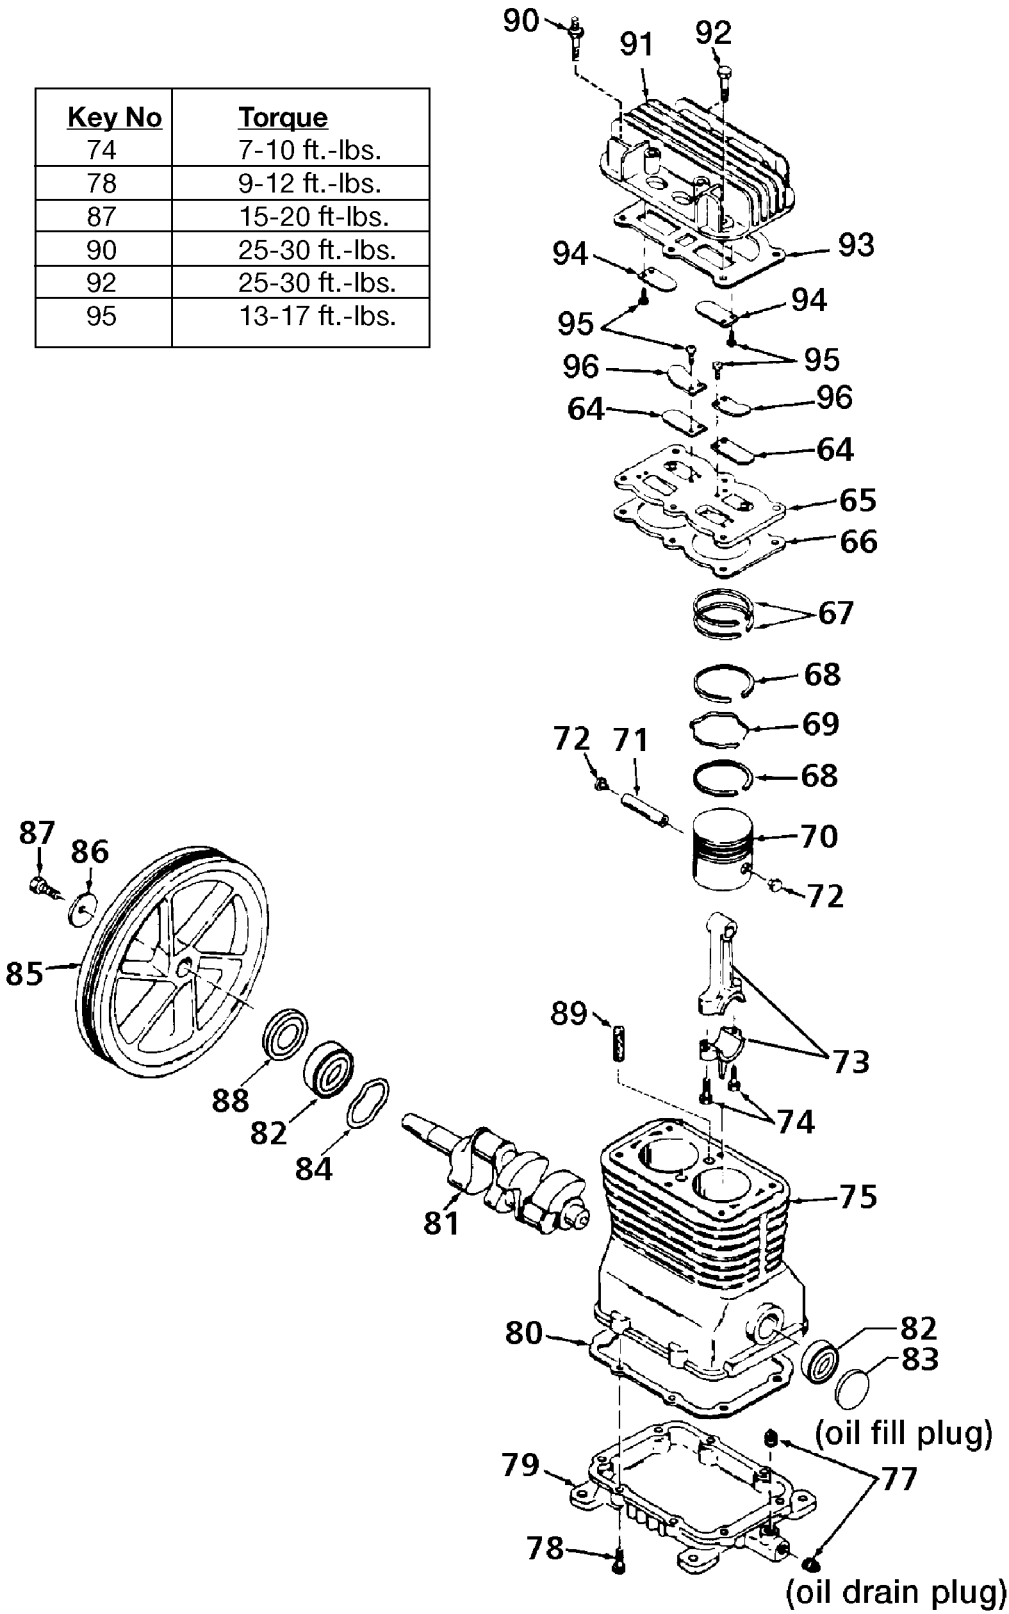

Key No	Torque
74	7-10 ft.-lbs.
78	9-12 ft.-lbs.
87	15-20 ft.-lbs.
90	25-30 ft.-lbs.
92	25-30 ft.-lbs.
95	13-17 ft.-lbs.

Parts List for 919-19541 Type 1

Item Number	Part Number	Description	Qty Required
1	000000-00	No Longer Available	1
2	000000-00	No Longer Available	1
3	D21594	PIN MOTOR MOUNT OIL	1
4	000000-00	No Longer Available	1
5	SS-391	SCREW .250-20 .625 S	1
6	N076028SV	PUMP ASSEMBLY	1
7	SSF-928	SCREW .313-18X.875 H	4
8	C-BT-222	BELT 6J 38.0 EFF	1
9	000000-00	No Longer Available	1
10	SSF-8113-ZN	NUT .375-16X.563 HEX	1
11	CAC-323	BELTGUARD INSIDE	1
12	D26742	SCREW #10-16 X .500	2
13	CAC-322	BELTGUARD OUTSIDE	1
14	SS-1215	PLUG PIPE GALV 1/8	1
15	SSP-9401	CONNECTOR BODY STRAI	1
16	D23067	WHEEL PNEUMATIC 10IN	2
17	A19715	VALVE CHECK 1/2NPT X	1
18	SS-8553	CONNECTOR BODY	1
19	AC-0028	TUBE PRES REL .250OD	1
20	SSP-7811	ASSY NUT SLEEVE 1/4	1
21	SUDL-413-2	ASSY CORD POWER ST	1
22	CAC-4215-1	ASSY CORD MOTOR SJT	1
23	330016-13	WASHER	2
24	A17038	DRAIN VALVE	1
25	038738-00	NUT	2
26	D27257	REGULATOR 4PORT P1P2	1
27	AC-0719	TUBE OUTLET COPPER	1