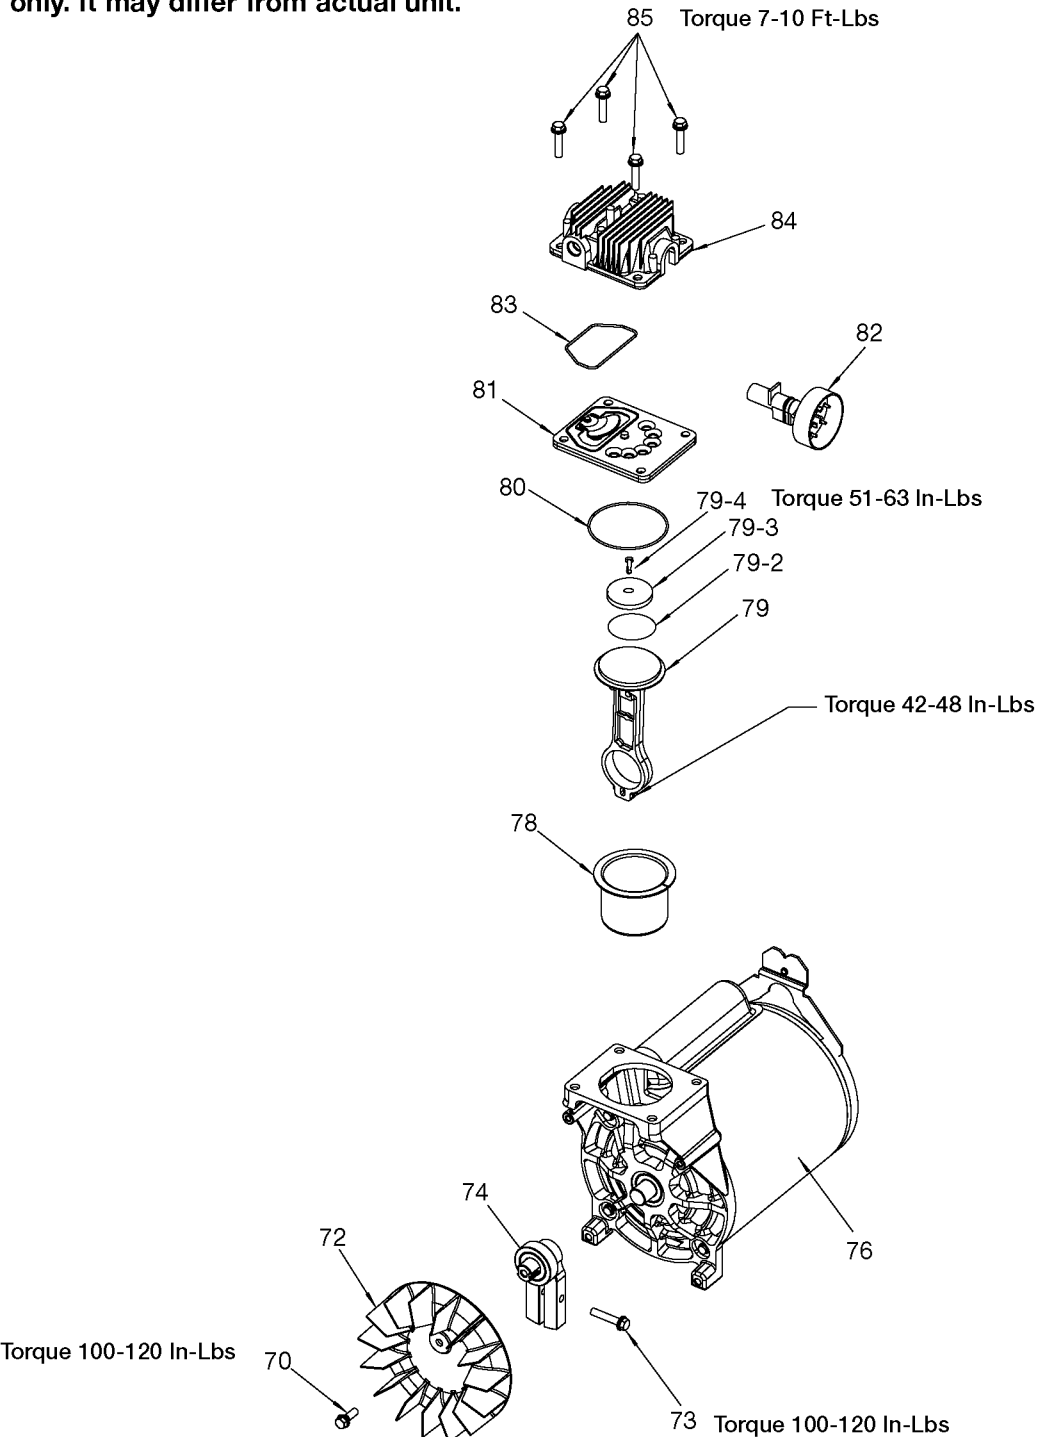

The picture shown is for reference only. It may differ from actual unit.

Parts List for 919-23754 Type 0

Item Number	Part Number	Description	Qty Required
1	ACG-408	ASSY FASTENER	3
2	N176201	SHROUD KIT	1
3	91895680	SCREW .250-20X.750 H	2
4	ACG-18	CUP SADDLE MOUNT	2
5	CAC-1373	BUSHING FILTER RETAI	1
6	D24235	FILTER KIT	1
7	5140118-36	GRIP .875 DIA	1
8	AC-0609	HANDLE P/L PAINTED	1
9	SSP-6021	BUSHING REDUCER 1/8-	1
11	Z-D27212	GAUGE 200PSI .125NPT	1
14	5140117-89	PRESSURE SWITCH	1
15	D20114	VALVE SAFETY 175 .25	1
17	D26615	CORD POWER ST 14GA 1	1
19	D24888	NIPPLE .25NPT X 2.5	1
20	N053094	NIPPLE	1
21	AC-0630	TUBE PRESSURE RELIEF	1
22	N008792	REGULATOR RPR KIT	1
22	D27253	REGULATOR 4PORT P2 L	1
23	A19513	BODY QC .250 IND .25	1
24	N286039	DRAIN VALVE	1
25	000000-00	No Longer Available	1
26	SSP-7811	ASSY NUT SLEEVE 1/4	2
27	A19712	VALVE CHECK 1/2NPT X	1
28	SSF-981	SCREW .250-14X.500 H	1
30	N176201	SHROUD KIT	1
30	000000-00	No Longer Available	1
31	SSP-7813	ASSY NUT SLEEVE 3/8	1

Parts List for 919-23754 Type 0

Item Number	Part Number	Description	Qty Required
32	AC-0774	ISOLATOR 3PT MOUNT 6	3
33	AC-0292	TUBE OUTLET .375OD	1
34	SSP-7821-1	NUT .563-18 UNF HEX	1
35	SSG-3105	ORING 306/296ID 073/	1
36	000000-00	No Longer Available	1
45	LA-3069	LABEL CRAFTSMAN	1
46	LA-3027	LABEL DRAIN TANK ENG	1
47	LA-3108	LABEL HOT SURFACE EN	1
48	SST-107	BUMPER RECESSED RUBB	2
49	SSF-630	SCREW .250-20X1.50 H	2
50	A13282	LABEL APP DUTY SEARS	1
51	D23138	WHEEL 9 BLACK SEMI-P	2
52	CAC-60	BOLT .375-16X2.25 UN	2
53	SSF-8080-ZN	NUT .375-16 UNC-2B H	2
54	000000-00	No Longer Available	1
70	SSF-586	SCREW .250-20X.750 U	1
72	AC-0108	FAN 5.75 DIA	1
73	SSF-615	SCREW .250-20X1.25 U	1
74	Z-AC-0140	ASSY ECCENTRIC BEARI	1
76	000000-00	No Longer Available	1
77	D28993	SHIM .020 THICK PERM	1
78	KK-4835	KIT CONNECTING ROD L	1
79	KK-4835	KIT CONNECTING ROD L	1
79	K-0650	KIT COMP RING REPLAC	1
79	CAC-248-2	RING COMPRESSION	1
79	ACG-29	CAP CONNECTING ROD C	1
79	KK-4835	KIT CONNECTING ROD L	1