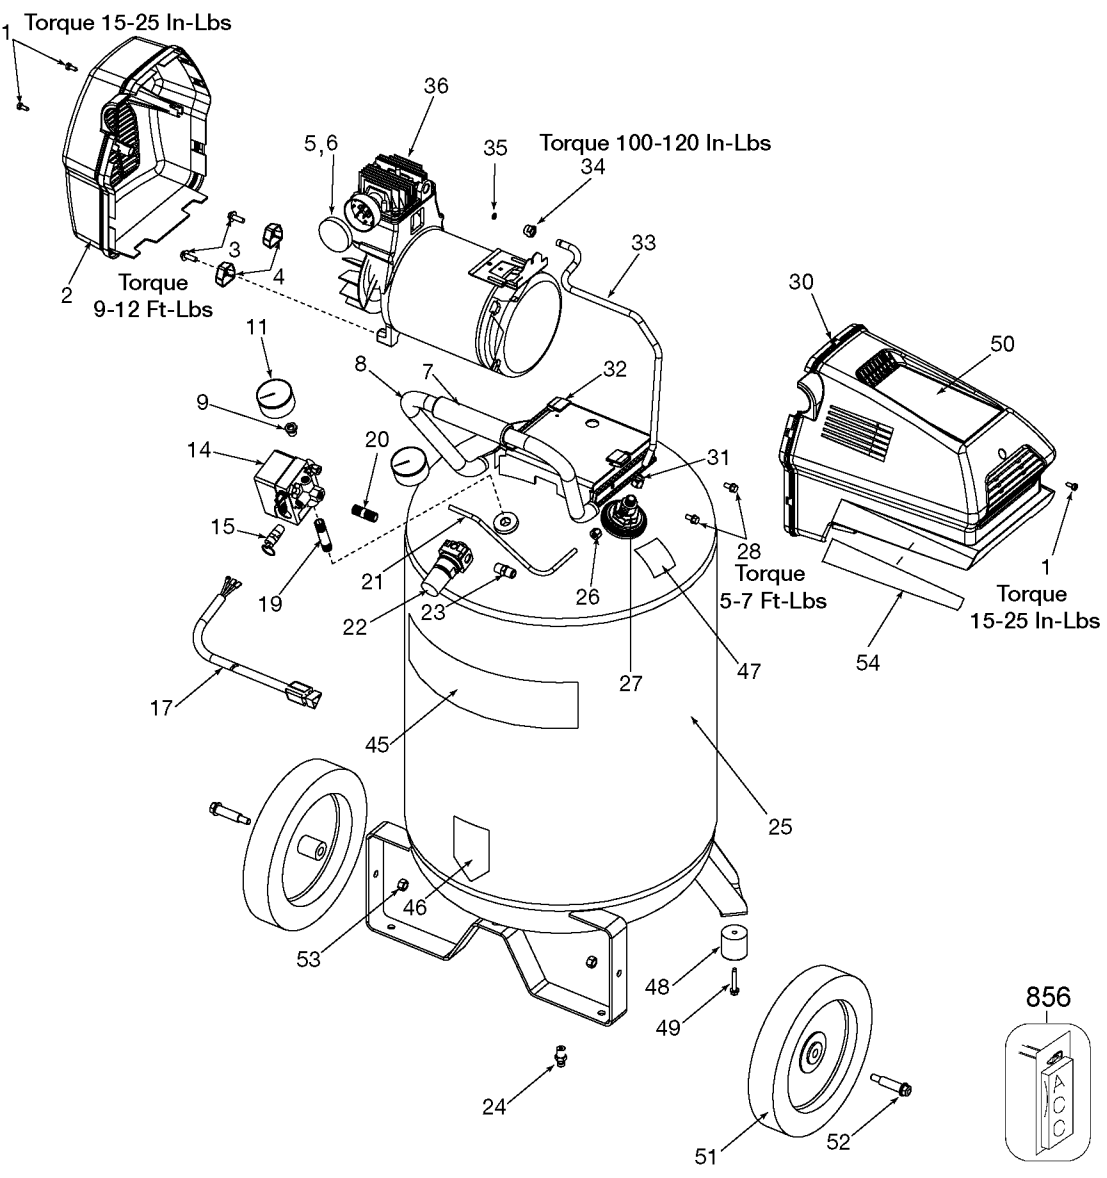

The picture shown is for reference only. It may differ from actual unit.

Parts List for 919-23754 Type 0

Item Number	Part Number	Description	Qty Required
1	ACG-408	ASSY FASTENER	3
2	N176201	SHROUD KIT	1
3	91895680	SCREW .250-20X.750 H	2
4	ACG-18	CUP SADDLE MOUNT	2
5	CAC-1373	BUSHING FILTER RETAI	1
6	D24235	FILTER KIT	1
7	5140118-36	GRIP .875 DIA	1
8	AC-0609	HANDLE P/L PAINTED	1
9	SSP-6021	BUSHING REDUCER 1/8-	1
11	Z-D27212	GAUGE 200PSI .125NPT	1
14	5140117-89	PRESSURE SWITCH	1
15	D20114	VALVE SAFETY 175 .25	1
17	D26615	CORD POWER ST 14GA 1	1
19	D24888	NIPPLE .25NPT X 2.5	1
20	N053094	NIPPLE	1
21	AC-0630	TUBE PRESSURE RELIEF	1
22	N008792	REGULATOR RPR KIT	1
22	D27253	REGULATOR 4PORT P2 L	1
23	A19513	BODY QC .250 IND .25	1
24	N286039	DRAIN VALVE	1
25	000000-00	No Longer Available	1
26	SSP-7811	ASSY NUT SLEEVE 1/4	2
27	A19712	VALVE CHECK 1/2NPT X	1
28	SSF-981	SCREW .250-14X.500 H	1
30	N176201	SHROUD KIT	1
30	000000-00	No Longer Available	1
31	SSP-7813	ASSY NUT SLEEVE 3/8	1

Parts List for 919-23754 Type 0

Item Number	Part Number	Description	Qty Required
32	AC-0774	ISOLATOR 3PT MOUNT 6	3
33	AC-0292	TUBE OUTLET .375OD	1
34	SSP-7821-1	NUT .563-18 UNF HEX	1
35	SSG-3105	ORING 306/296ID 073/	1
36	000000-00	No Longer Available	1
45	LA-3069	LABEL CRAFTSMAN	1
46	LA-3027	LABEL DRAIN TANK ENG	1
47	LA-3108	LABEL HOT SURFACE EN	1
48	SST-107	BUMPER RECESSED RUBB	2
49	SSF-630	SCREW .250-20X1.50 H	2
50	A13282	LABEL APP DUTY SEARS	1
51	D23138	WHEEL 9 BLACK SEMI-P	2
52	CAC-60	BOLT .375-16X2.25 UN	2
53	SSF-8080-ZN	NUT .375-16 UNC-2B H	2
54	000000-00	No Longer Available	1
70	SSF-586	SCREW .250-20X.750 U	1
72	AC-0108	FAN 5.75 DIA	1
73	SSF-615	SCREW .250-20X1.25 U	1
74	Z-AC-0140	ASSY ECCENTRIC BEARI	1
76	000000-00	No Longer Available	1
77	D28993	SHIM .020 THICK PERM	1
78	KK-4835	KIT CONNECTING ROD L	1
79	KK-4835	KIT CONNECTING ROD L	1
79	K-0650	KIT COMP RING REPLAC	1
79	CAC-248-2	RING COMPRESSION	1
79	ACG-29	CAP CONNECTING ROD C	1
79	KK-4835	KIT CONNECTING ROD L	1