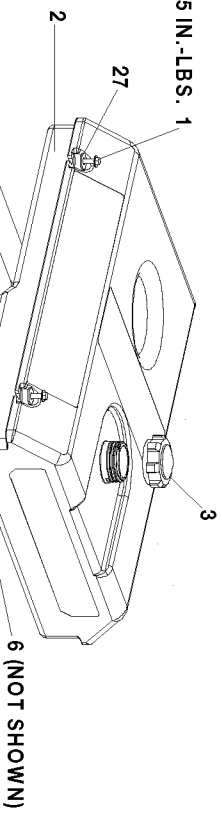

TORQUE 20-25 IN.-LBS. 1

6 (NOT SHOWN)

TORQUE 20-25 IN.-LBS. 9

TORQUE 120-144 IN.-LBS. 16

TORQUE 60-70 IN.-LBS. 1

TORQUE 120-144 IN.-LBS. 12

TORQUE 96-120 IN.-LBS. 24

TORQUE 120-144 IN.-LBS.

SHOWN FOR
REFERENCE ONLY

29 ORIENT WITH VENTS DOWNWARD AS SHOWN

30
31
TORQUE
204-264 IN-LBS

33 TORQUE UNTIL THREADS RUN OUT

39 TORQUE 60-70 IN-LBS

42 TORQUE 30-40 IN-LBS

36 TORQUE 120-144 IN-LBS

SCALE 1:1
CAPACITOR WIRING

28 INSERT INTO O-RING
GROOVE, PART OF 38

Parts List for 919-32721 Type 1

Item Number	Part Number	Description	Qty Required
1	91895680	SCREW .250-20X.750 H	1
2	Z-GS-0795	TANK FUEL 7G SS	1
3	GS-0443	CAP FUEL TANK	1
4	Z-A14582	HOSE FUEL	1
5	GS-0227	CLAMP FUEL .50	1
6	N103455	GROMMET	1
7	GS-0437	DRAIN COCK	1
8	GS-0077	COVER END BLANK	1
9	SSF-553-1	SCREW #10-24X.563 TH	1
10	GS-0033	ISOLATOR VIBRATION 1	1
11	SSN-1014-ZN	WASHER .339/.344 ID	1
12	SSF-8111-ZN	NUT .375-16 HEX WHIZ	1
13	GS-0117	LUG GROUND	1
14	SS-12-CD	SCREW .313-18X.750 H	1
15	SSF-3140-ZN	SCREW .375-16X1.00 H	1
16	SSF-8150	NUT .312-18 UNC HEX	1
17	SSF-3121-ZN	SCREW .313-18X1.75 H	1
18	N017772	LOCK WASHER	1
19	GS-0118	STRAP GROUND	1
20	SSF-628	SCREW .375-16X2.50 H	1
23	000000-00	No Longer Available	1
24	000000-00	No Longer Available	1
26	GS-0746	SPACER ENGINE TECUMS	1
27	SSN-632	WASHER .875 OD .375	1
28	GS-0862	O-RING ROTOR BEARING	1
29	000000-00	No Longer Available	1
30	5130235-00	LOCK WASHER	1