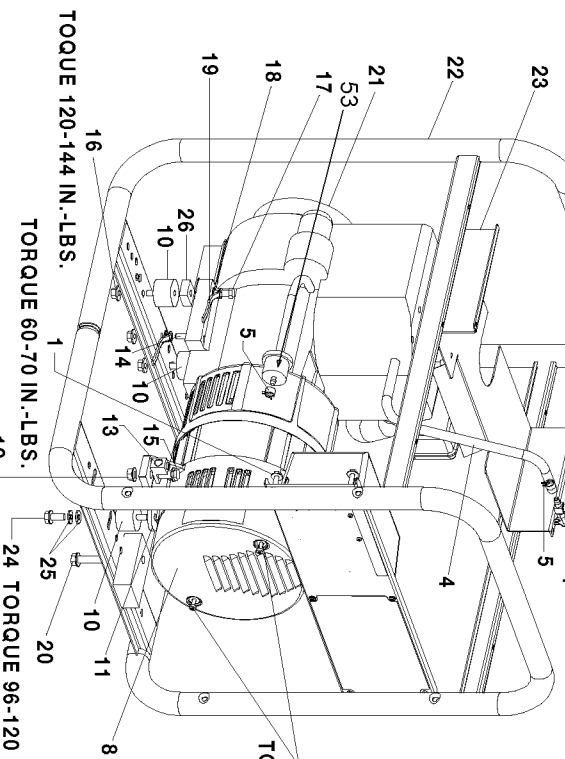

TORQUE 20-25 IN.-LBS. 1

6 (NOT SHOWN)

TORQUE 20-25 IN.-LBS. 9

TORQUE 120-144 IN.-LBS. 16

TORQUE 60-70 IN.-LBS. 1

TORQUE 120-144 IN.-LBS. 12

TORQUE 96-120 IN.-LBS. 24

TORQUE 120-144 IN.-LBS.

SHOWN FOR
REFERENCE ONLY

29 ORIENT WITH VENTS DOWNWARD AS SHOWN

30
31
TORQUE
204-264 IN-LBS

33 TORQUE UNTIL THREADS RUN OUT

39 TORQUE 60-70 IN-LBS

42 TORQUE 30-40 IN-LBS

36 TORQUE 120-144 IN-LBS

SCALE 1:1
CAPACITOR WIRING

28 INSERT INTO O-RING
GROOVE, PART OF 38

Parts List for 919-32721 Type 1

Item Number	Part Number	Description	Qty Required
1	91895680	SCREW .250-20X.750 H	1
2	Z-GS-0795	TANK FUEL 7G SS	1
3	GS-0443	CAP FUEL TANK	1
4	Z-A14582	HOSE FUEL	1
5	GS-0227	CLAMP FUEL .50	1
6	N103455	GROMMET	1
7	GS-0437	DRAIN COCK	1
8	GS-0077	COVER END BLANK	1
9	SSF-553-1	SCREW #10-24X.563 TH	1
10	GS-0033	ISOLATOR VIBRATION 1	1
11	SSN-1014-ZN	WASHER .339/.344 ID	1
12	SSF-8111-ZN	NUT .375-16 HEX WHIZ	1
13	GS-0117	LUG GROUND	1
14	SS-12-CD	SCREW .313-18X.750 H	1
15	SSF-3140-ZN	SCREW .375-16X1.00 H	1
16	SSF-8150	NUT .312-18 UNC HEX	1
17	SSF-3121-ZN	SCREW .313-18X1.75 H	1
18	N017772	LOCK WASHER	1
19	GS-0118	STRAP GROUND	1
20	SSF-628	SCREW .375-16X2.50 H	1
23	000000-00	No Longer Available	1
24	000000-00	No Longer Available	1
26	GS-0746	SPACER ENGINE TECUMS	1
27	SSN-632	WASHER .875 OD .375	1
28	GS-0862	O-RING ROTOR BEARING	1
29	000000-00	No Longer Available	1
30	5130235-00	LOCK WASHER	1