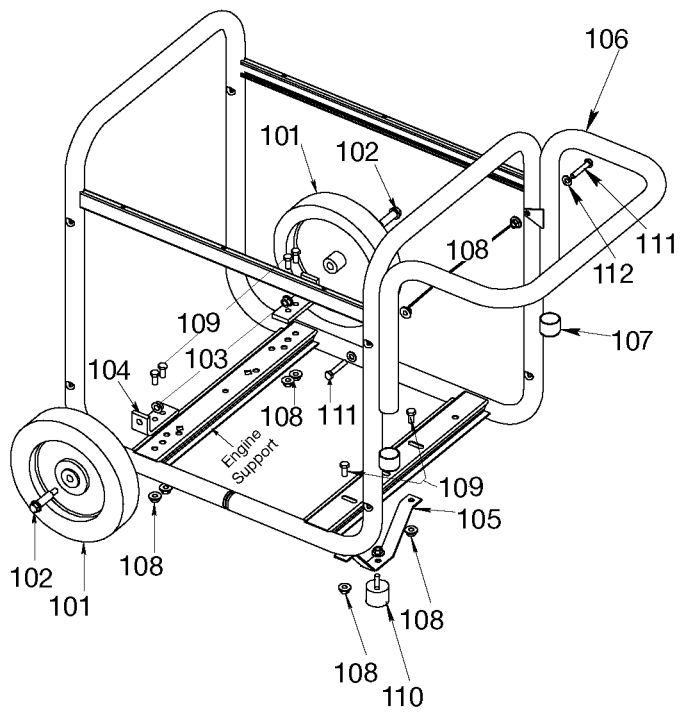

TORQUE 20-25 IN.-LBS. 1

6 (NOT SHOWN)

TORQUE 20-25 IN.-LBS. 9

TORQUE 120-144 IN.-LBS. 16

TORQUE 60-70 IN.-LBS. 1

TORQUE 120-144 IN.-LBS. 12

TORQUE 96-120 IN.-LBS. 24

TORQUE 120-144 IN.-LBS.

SHOWN FOR
REFERENCE ONLY

29 ORIENT WITH VENTS DOWNWARD AS SHOWN

30
31
TORQUE
204-264 IN-LBS

33 TORQUE UNTIL THREADS RUN OUT

39 TORQUE 60-70 IN-LBS

42 TORQUE 30-40 IN-LBS

36 TORQUE 120-144 IN-LBS

SCALE 1:1
CAPACITOR WIRING

28 INSERT INTO O-RING
GROOVE, PART OF 38

Parts List for 919-32721 Type 1

Item Number	Part Number	Description	Qty Required
1	91895680	SCREW .250-20X.750 H	1
2	Z-GS-0795	TANK FUEL 7G SS	1
3	GS-0443	CAP FUEL TANK	1
4	Z-A14582	HOSE FUEL	1
5	GS-0227	CLAMP FUEL .50	1
6	N103455	GROMMET	1
7	GS-0437	DRAIN COCK	1
8	GS-0077	COVER END BLANK	1
9	SSF-553-1	SCREW #10-24X.563 TH	1
10	GS-0033	ISOLATOR VIBRATION 1	1
11	SSN-1014-ZN	WASHER .339/.344 ID	1
12	SSF-8111-ZN	NUT .375-16 HEX WHIZ	1
13	GS-0117	LUG GROUND	1
14	SS-12-CD	SCREW .313-18X.750 H	1
15	SSF-3140-ZN	SCREW .375-16X1.00 H	1
16	SSF-8150	NUT .312-18 UNC HEX	1
17	SSF-3121-ZN	SCREW .313-18X1.75 H	1
18	N017772	LOCK WASHER	1
19	GS-0118	STRAP GROUND	1
20	SSF-628	SCREW .375-16X2.50 H	1
23	000000-00	No Longer Available	1
24	000000-00	No Longer Available	1
26	GS-0746	SPACER ENGINE TECUMS	1
27	SSN-632	WASHER .875 OD .375	1
28	GS-0862	O-RING ROTOR BEARING	1
29	000000-00	No Longer Available	1
30	5130235-00	LOCK WASHER	1