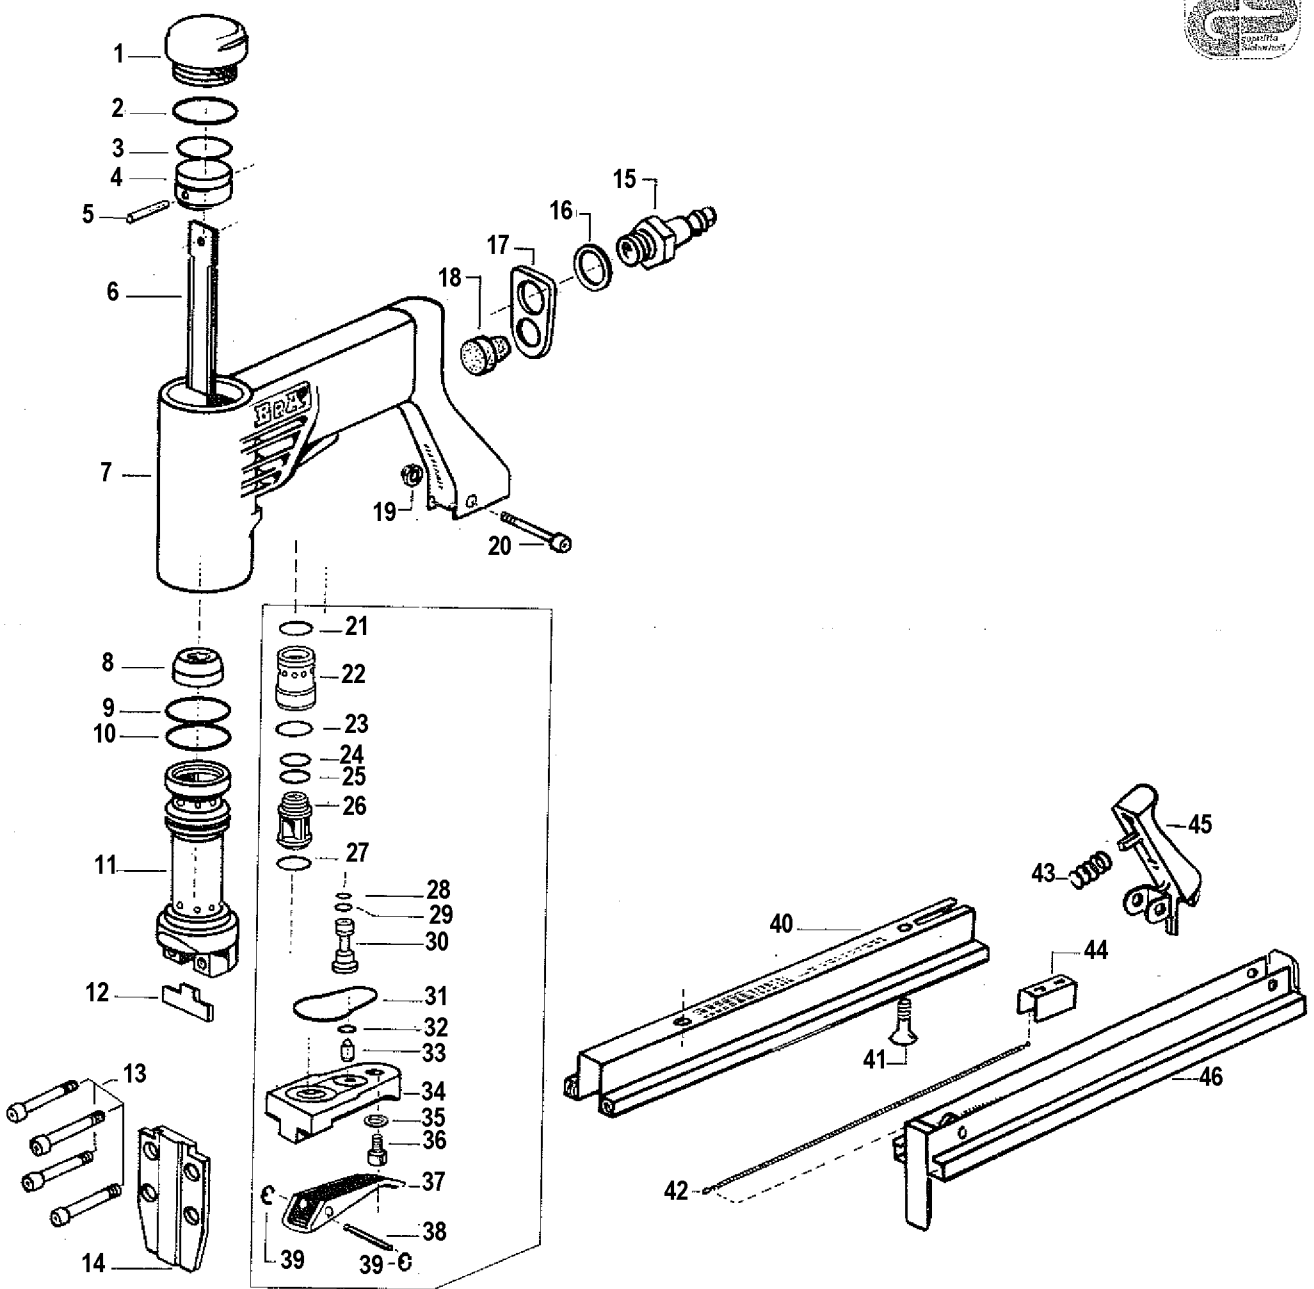

Typ  
Type  
Tipo

95/16-40511 (Art.-Nr. 2140511000, Standardgerät/Basicmodel)

BA-T405

## Parts List for 95/16-40511 Type 0

Item Number	Part Number	Description	Qty Required
1	000000-00	No Longer Available	1
2	BA-601230	O-RING	1
3	BA-601150	O-RING	1
4	000000-00	No Longer Available	1
5	BA-610460	LOCK PIN	1
6	000000-00	No Longer Available	1
7	000000-00	No Longer Available	1
8	000000-00	No Longer Available	1
9	BA-600240	O-RING	1
10	BA-600240	O-RING	1
11	BA-2040010260	CYLINDER	1
12	BA-2040001770	GUIDE PLATE	1
13	BA-753420	ALLEN BOLT FRONT NOS	4
14	000000-00	No Longer Available	1
15	000000-00	No Longer Available	1
16	000000-00	No Longer Available	1
17	000000-00	No Longer Available	1
18	000000-00	No Longer Available	1
19	BA-629210	LOCKING PAWL BOLT NU	1
20	BA-2040010590	BOLT	1
21	000000-00	No Longer Available	1
22	BA-2040010451	VALVE CYLINDER	1
23	BA-600860	O-RING	1
24	BA-601570	O-RING	1
25	BA-601090	O-RING	1
26	BA-2040010460	VALVE SHAFT	1
27	BA-600140	O-RING	1

## Parts List for 95/16-40511 Type 0

Item Number	Part Number	Description	Qty Required
28	BA-600820	O-RING	1
29	BA-600820	O-RING	1
30	000000-00	No Longer Available	1
31	BA-601020	O-RING	1
32	BA-600050	O-RING	1
33	000000-00	No Longer Available	1
34	BA-2040010422	VALVE CAP	1
35	000000-00	No Longer Available	1
36	BA-753400	ALLEN BOLT	1
37	000000-00	No Longer Available	1
38	BA-2000020470	VALVE TRIGGER PIN	1
39	000000-00	No Longer Available	1
40	000000-00	No Longer Available	1
41	000000-00	No Longer Available	1
42	BA-2000001280	BAR SPRING	1
43	000000-00	No Longer Available	1
44	000000-00	No Longer Available	1
45	000000-00	No Longer Available	1
46	000000-00	No Longer Available	1