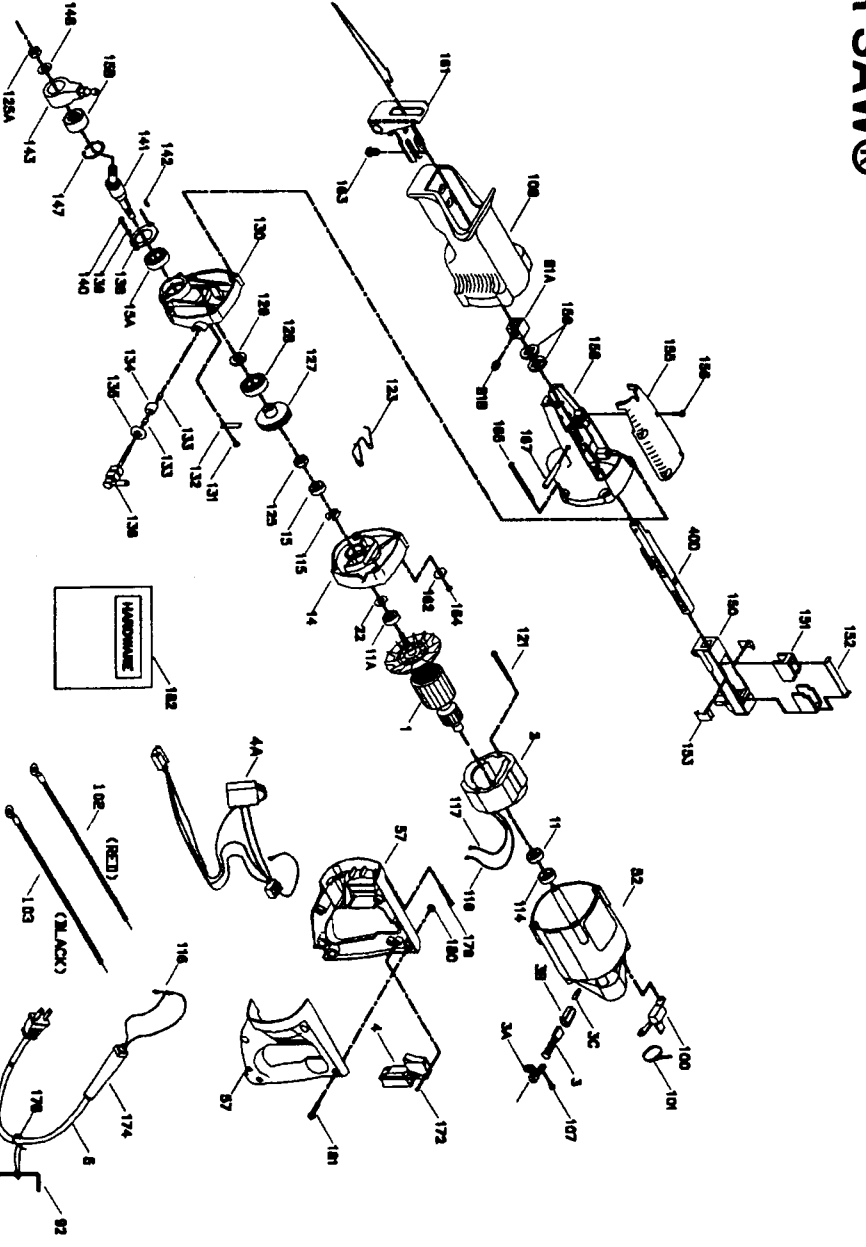

PORTER-CABLE TIGER SAW®

WARNING: Electrical repairs should only be attempted by trained repairmen. Contact the nearest Porter-Cable Service Center or other competent repair center.

629

Parts List for 9629 Type 4

Item Number	Part Number	Description	Qty Required
1	699050	ARMATURE	1
2	898876	FIELD	1
3	874289	BRUSH & RETAINER ASY	2
3	865323	BRUSH HOLDER	2
3	865321	BRUSH INSULATOR	2
4	864459	SWITCH	1
4	893735	SWITCH	1
5	A10193	CORDSET	1
11	855284	BEARING	3
11	330003-17	BEARING,BALL	3
14	699047	INTERN HSG	1
15	855284	BEARING	3
15	874538SV	BALL BEARING	3
15	699049	BEARING	3
22	801852	SEAL	1
40	000000-00	No Longer Available	1
40	861663	PIN	10
52	000000-00	No Longer Available	1
57	892791	HANDLE SET	1
81	847420	CLAMP	1
81	847423	SCREW	10
92	802905	ALLEN WRENCH	1
100	695077	MOUNTING BRKET TRIAC	1
101	690673	WIRE TIE	1
102	000000-00	No Longer Available	1
103	000000-00	No Longer Available	1
107	882703	SCREW	10

Parts List for 9629 Type 4

Item Number	Part Number	Description	Qty Required
150	698352	SUPPORT PKG	1
151	847417	OILER	1
152	863237	PLATE LUBE	1
153	849165	PLATE	1
155	000000-00	No Longer Available	1
156	878262	SCREW	10
158	000000-00	No Longer Available	1
159	847395	SEAL	2
161	891672SV	SHOE & BRACKET ASSY.	1
162	800471	WASHER	10
163	849235	SCREW	10
164	882187	SCREW	10
165	879999	SCREW	10
167	847398	PIN	10
172	882185	SCREW MACHINE STEEL	10
174	901266	STRAIN RELIEVER	1
176	842323	WRENCH HOLDER	1
179	900826	SCREW	10
181	900826	SCREW	10
182	867348	HARDWARE KIT	1
183	5140061-28	GREASE	1
184	5140061-28	GREASE	1
185	878904SV	FAN	1