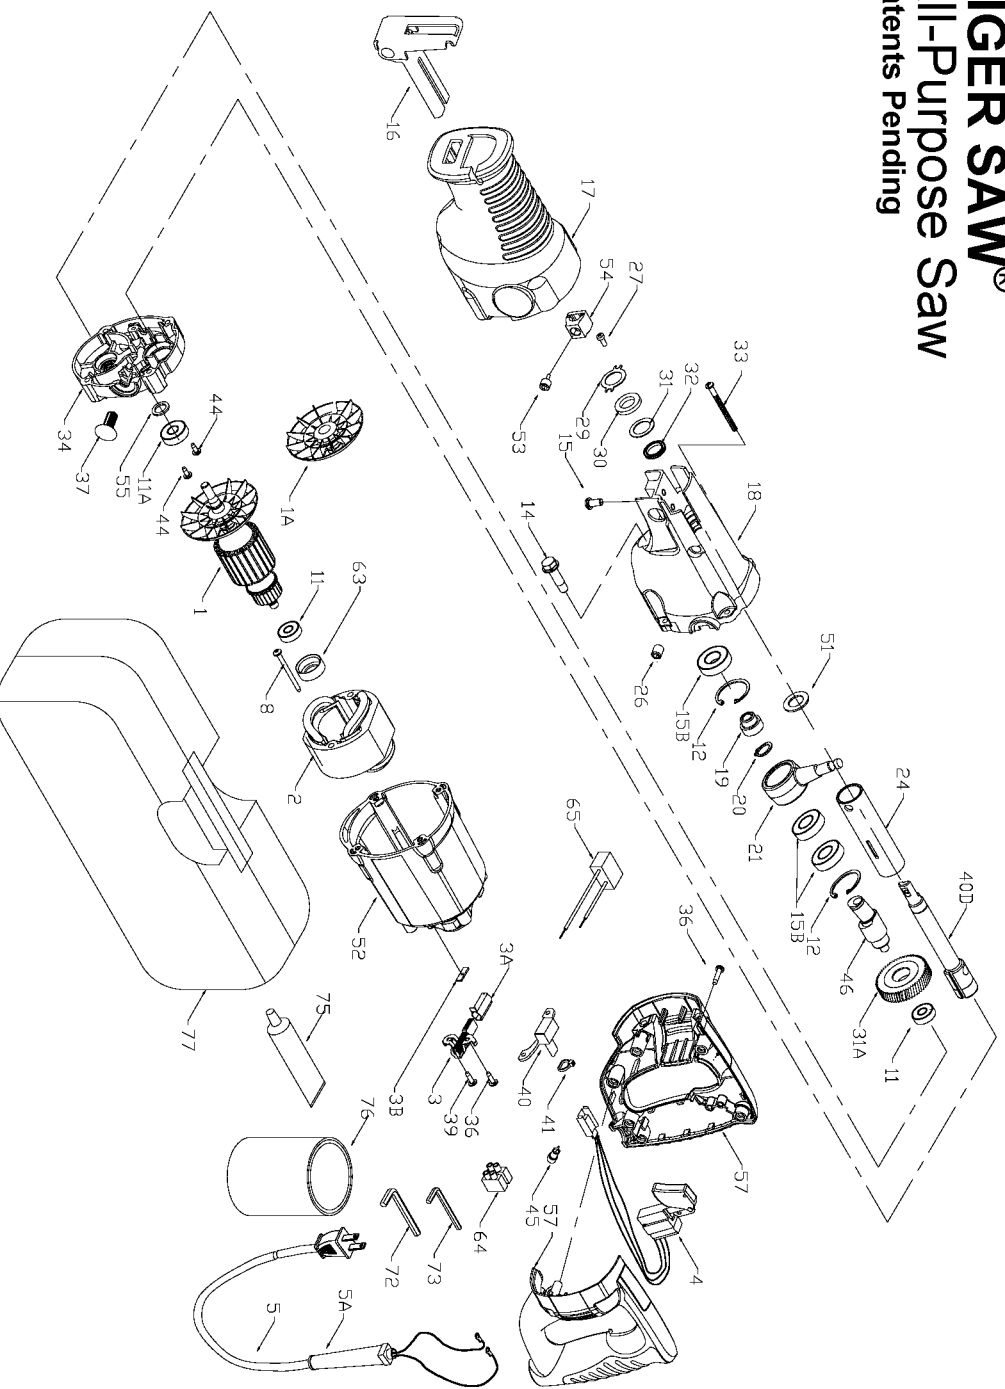

## Parts List for 9745 Type 1

Item Number	Part Number	Description	Qty Required
1	A05447	ARMATURE	1
1	898877	ARMATURE	1
1	878904	FAN	1
2	A05448	FIELD	1
2	898876	FIELD	1
3	874289	BRUSH & RETAINER ASY	2
3	865323	BRUSH HOLDER	2
3	865321	BRUSH INSULATOR	2
4	5140096-04	SWITCH KIT	1
4	A02928	SWITCH	1
5	A10193	CORDSET	1
5	891461	CORD & PLUG	1
5	901266	STRAIN RELIEVER	1
8	882704	SCREW	2
11	855284	BEARING	3
11	883096	BEARING	3
12	802302	RING	2
14	879421	SCREW	1
15	906952	SCREW	2
15	883095	BEARING	3
16	911451	SHOE ASSEMBLY	1
17	906726	BOOT	1
18	909439	HOUSING	1
19	879429	SPACER	1
20	853246	RING	1
21	890819	WOBBLE PLATE	1
24	883213	CARRIER TUBE ASSY	1

## Parts List for 9745 Type 1

Item Number	Part Number	Description	Qty Required
26	892440	SET SCREW	2
27	882255	SCREW	2
29	879458	PLATE	1
30	879457	FELT SEAL	1
31	684931	WASHER	10
31	879401	GEAR	1
32	902998	SEAL	1
33	879463	SCREW	4
34	906705	INTERMEDIATE PLATE	1
36	900826	SCREW	1
37	879447	PLUG	1
39	882703	SCREW	4
40	695077	MOUNTING BRKET TRIAC	1
40	890817	RECIP SHAFT	1
41	690673	WIRE TIE	1
44	882187	SCREW	2
45	846249	NUT	1
45	682063	CONNECTOR VS	1
46	883097SV	DRIVE SHAFT	1
51	882348	FELT SEAL	1
52	906945	MOTOR HOUSING	1
53	880951	BLADE SCREW	10
54	879465	BLADE CLAMP	1
55	801852	SEAL	1
57	911221	HANDLE SET	1
57	911222	HANDLE SET	1
63	694432	BEARING MOUNT	1

## Parts List for 9745 Type 1

Item Number	Part Number	Description	Qty Required
64	889501	TERMINAL BLOCK	1
65	913227	FILTER	1
72	802905	ALLEN WRENCH	1
73	802876	ALLEN WRENCH	1
75	875914	TUBE GREASE	1
76	875667	LUBRICANT-4LBS	1
77	906962	CARRYING CASE	1