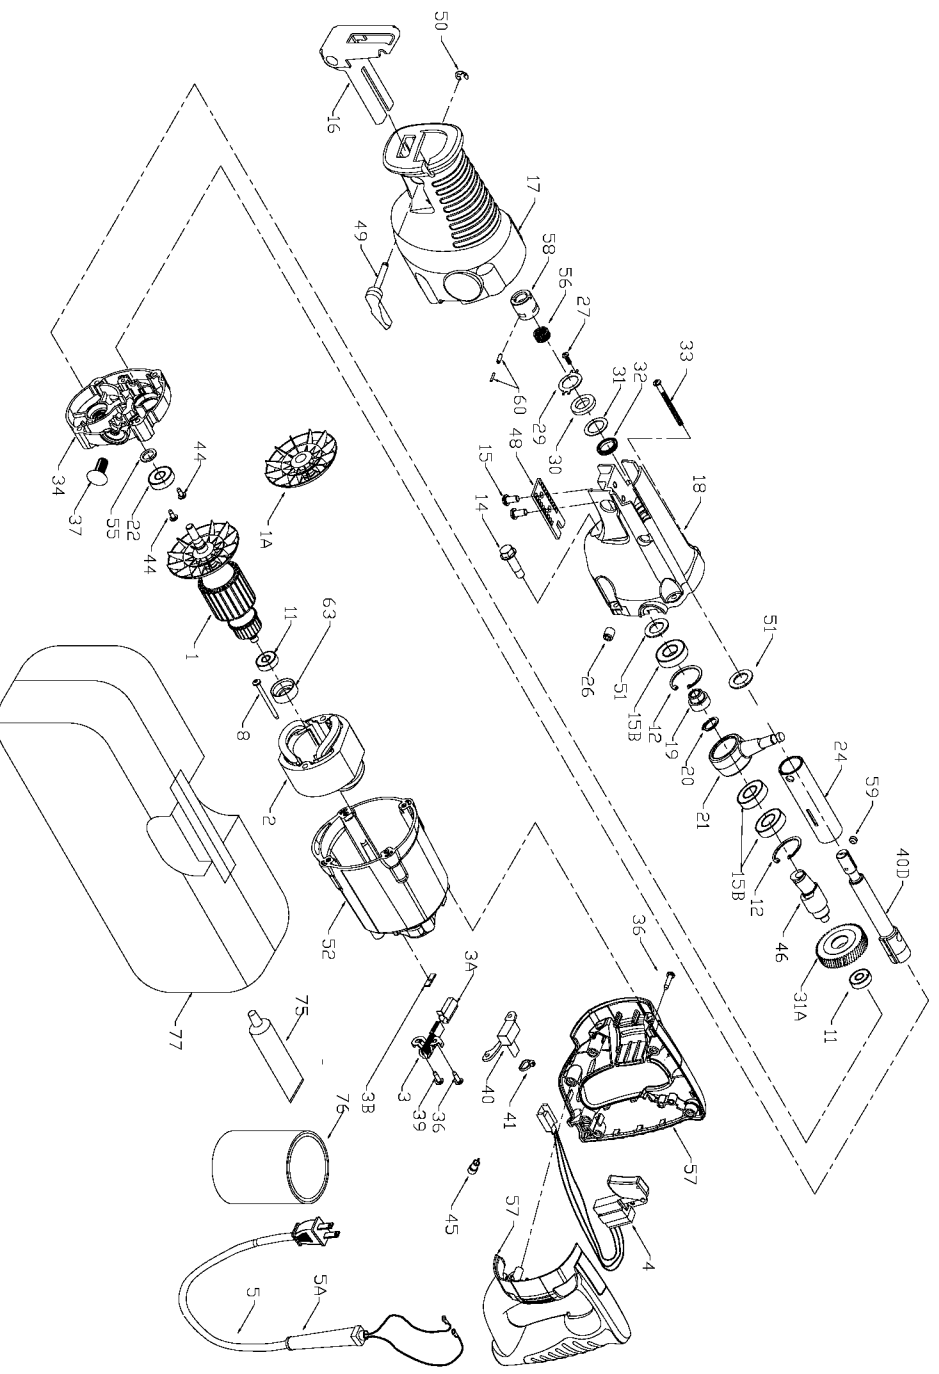

PORTER-CABLE TIGER SAW[®]

parts should only be
purchased from the nearest
Porter-Cable distributor or other competent
supplier.

746

Parts List for 9746 Type 1

Item Number	Part Number	Description	Qty Required
1	898877	ARMATURE	1
1	878904	FAN	1
2	898876	FIELD	1
3	874289	BRUSH & RETAINER ASY	2
3	865323	BRUSH HOLDER	2
3	865321	BRUSH INSULATOR	2
4	5140096-04	SWITCH KIT	1
5	A10193	CORDSET	1
5	901266	STRAIN RELIEVER	1
8	882704	SCREW	2
11	855284	BEARING	3
12	802302	RING	2
14	879421	SCREW	1
15	906952	SCREW	2
15	883095	BEARING	3
16	911450SV	SS/A-SHOE ASSEMBLY	1
17	906966	INSULATOR BOOT	1
18	906701	FRONT HOUSING	1
19	879429	SPACER	1
20	853246	RING	1
21	890819	WOBBLE PLATE	1
22	883096	BEARING	3
24	883213	CARRIER TUBE ASSY	1
26	892440	SET SCREW	2
27	882255	SCREW	2
29	879458	PLATE	1
30	879457	FELT SEAL	1

Parts List for 9746 Type 1

Item Number	Part Number	Description	Qty Required
31	684931	WASHER	1
31	879401	GEAR	1
32	902998	SEAL	1
33	879463	SCREW	4
34	906705	INTERMEDIATE PLATE	1
36	900826	SCREW	9
37	879447	PLUG	1
39	882703	SCREW	4
40	695077	MOUNTING BRKET TRIAC	1
40	N074353	RECIP-SHAFT KIT	1
41	690673	WIRE TIE	1
44	882187	SCREW	2
45	846249	NUT	10
46	883097SV	DRIVE SHAFT	1
48	906043	PLATE	1
49	651021-00	SHOE LEVER	1
50	697965	RET RING	1
51	882348	FELT SEAL	1
52	906945	MOTOR HOUSING	1
55	801852	SEAL	1
56	648924-00	SPRING	1
57	911222	HANDLE SET	1
58	897774	COLLAR	1
59	648594-00	CLAMP PIN	1
60	884696	RETAINER KIT	1
63	694432	BEARING MOUNT	1
75	875914	TUBE GREASE	1

Parts List for 9746 Type 1

Item Number	Part Number	Description	Qty Required
76	875667	LUBRICANT-4LBS	1
77	906962	CARRYING CASE	1