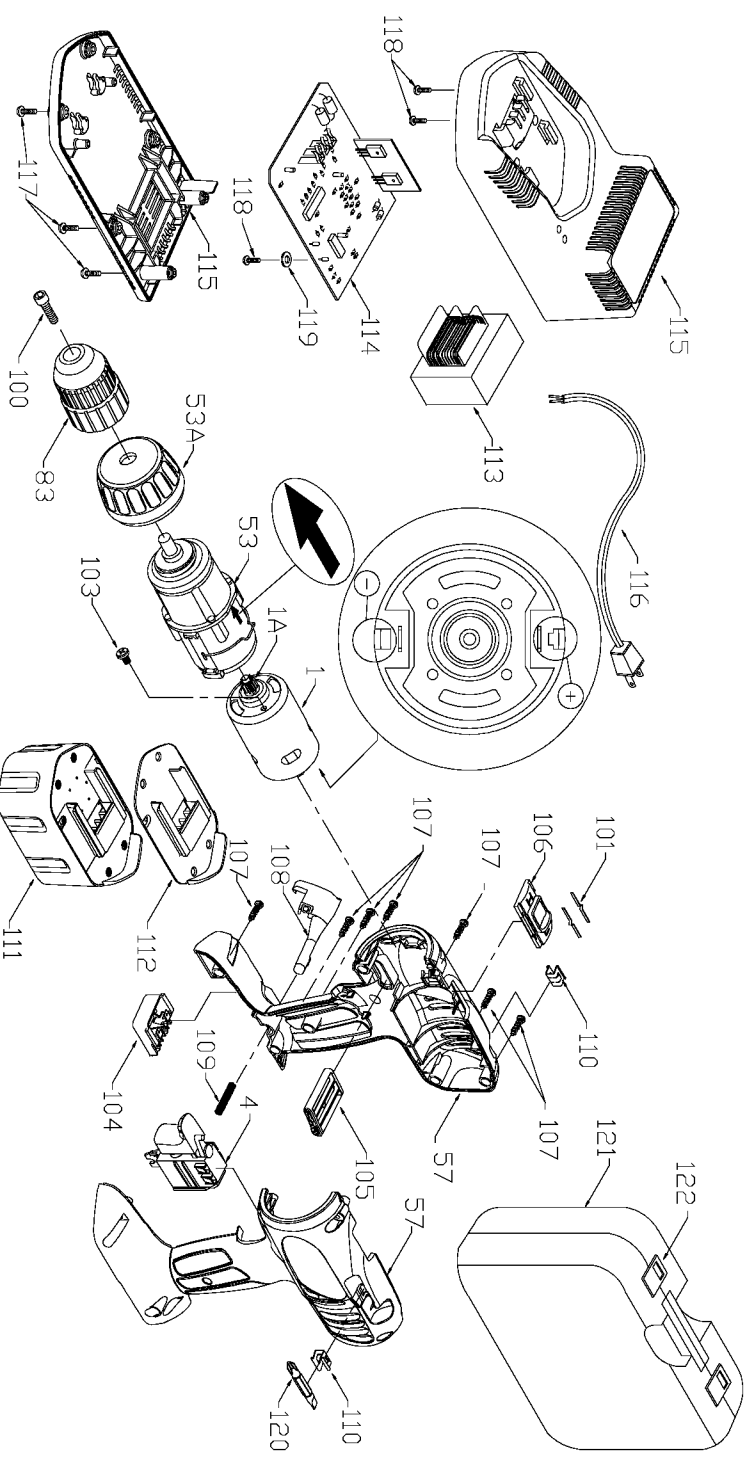

# PORTER-CABLE CORDLESS DRIVER/DRILL

**WARNING:** Electrical repairs should only be attempted by trained repairmen. Contact the nearest Porter-Cable Service Center or other competent repair center.

**824**

## Parts List for 9824 Type 1

Item Number	Part Number	Description	Qty Required
1	903877	MTR 14.4V/1.3AMP-HR	1
1	891238	PINION	1
4	903133	SWITCH	1
53	891239	GEAR BOX/CLUTCH ASSY	1
53	891242	CLUTCH RING	1
57	903880	HANDLE SET	1
83	894954	CHUCK	1
100	894098	SCREW	10
101	897046	SPRING CLIP	2
103	897120	SCREW	10
104	000000-00	No Longer Available	1
105	000000-00	No Longer Available	1
106	891244	SPEED SLECTOR	1
107	888993	SCREW	10
108	891352	RELEASE BUTTON	1
109	891353	SPRING	10
110	892955	CLIP	1
111	000000-00	No Longer Available	1
112	901561	BATTERY TOP	1
113	903214	TRANSFORMER	1
114	903213	CIRCUIT BOARD	1
115	000000-00	No Longer Available	1
116	894097	CORD	1
117	000000-00	No Longer Available	10
118	000000-00	No Longer Available	1
119	895781	WASHER	10
120	895517	DRIVER BIT	1

## Parts List for 9824 Type 1

Item Number	Part Number	Description	Qty Required
121	903601	CARRYING CASE	1
122	887712	LATCH CARRYING CASE	1
125	8924	UNIVERSAL CHARGER	1