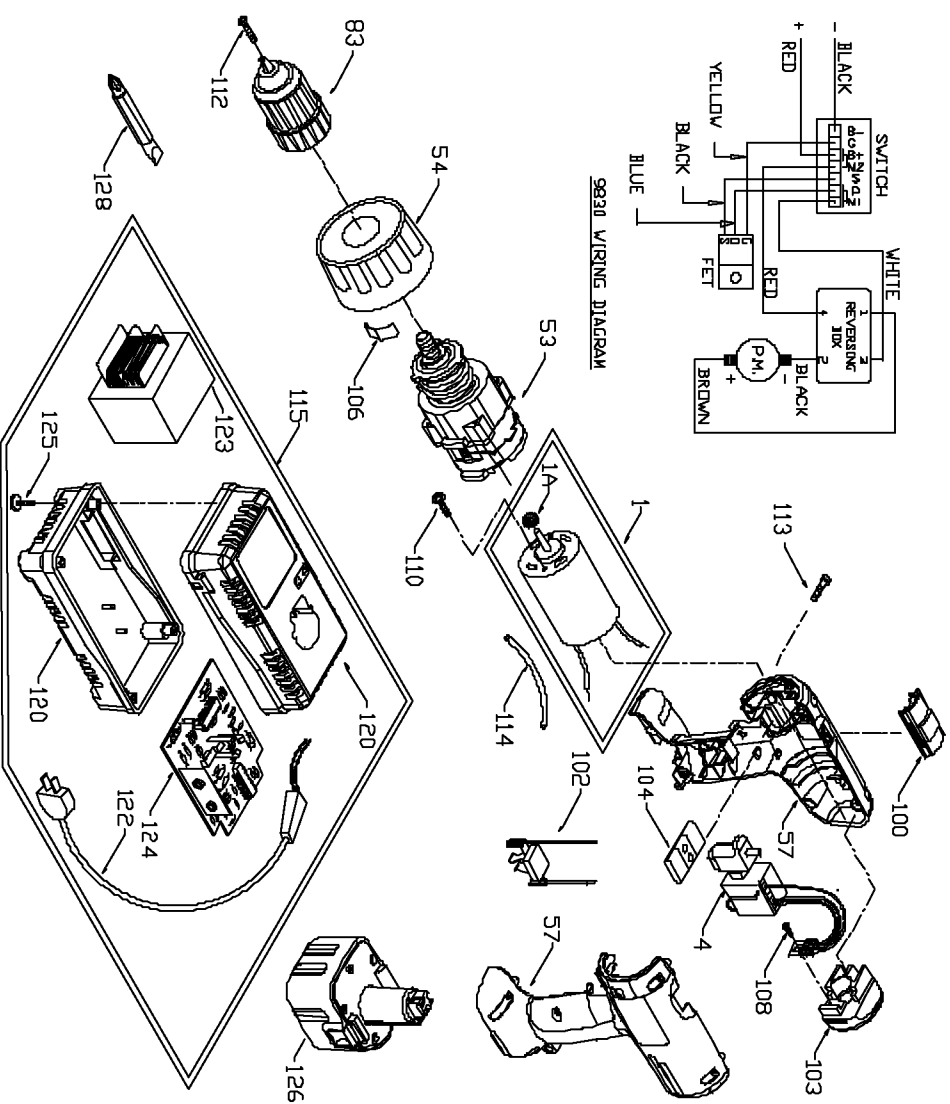

# PORTER-CABLE CORDLESS DRIVER/DRILL

**WARNING:** Electrical repairs should only be attempted by trained repairmen. Contact the nearest Porter-Cable Service Center or other competent repair center.

**830**

## Parts List for 9830 Type 1

Item Number	Part Number	Description	Qty Required
1	000000-00	No Longer Available	1
1	000000-00	No Longer Available	1
4	000000-00	No Longer Available	1
4	887031	SWITCH	1
53	886338	GEAR BOX/CLUTCH ASSY	1
54	884408	GRADUATED RING	1
57	000000-00	No Longer Available	1
83	895567	CHUCK	1
100	884360	SPEED SELECTOR	1
102	884324	CONTACT/LEAD ASSY	1
103	000000-00	No Longer Available	1
104	884403	FORWARD/REV SELECTOR	1
106	885096	CLUTCH SPRING	10
108	694772	SCREW	10
110	000000-00	No Longer Available	10
112	875380	SCREW	10
113	888993	SCREW	10
114	886630	INSULATOR TUBE 120V	1
114	886997	INSULATOR TUBE 120V	1
115	000000-00	No Longer Available	1
120	000000-00	No Longer Available	1
120	000000-00	No Longer Available	1
122	000000-00	No Longer Available	1
122	000000-00	No Longer Available	1
123	000000-00	No Longer Available	1
123	000000-00	No Longer Available	1
124	000000-00	No Longer Available	1

## Parts List for 9830 Type 1

Item Number	Part Number	Description	Qty Required
125	694015	SCREW	10
126	000000-00	No Longer Available	1
128	698950	BIT	1
129	884367	CARRYING CASE	1
130	887712	LATCH CARRYING CASE	1
131	000000-00	No Longer Available	1