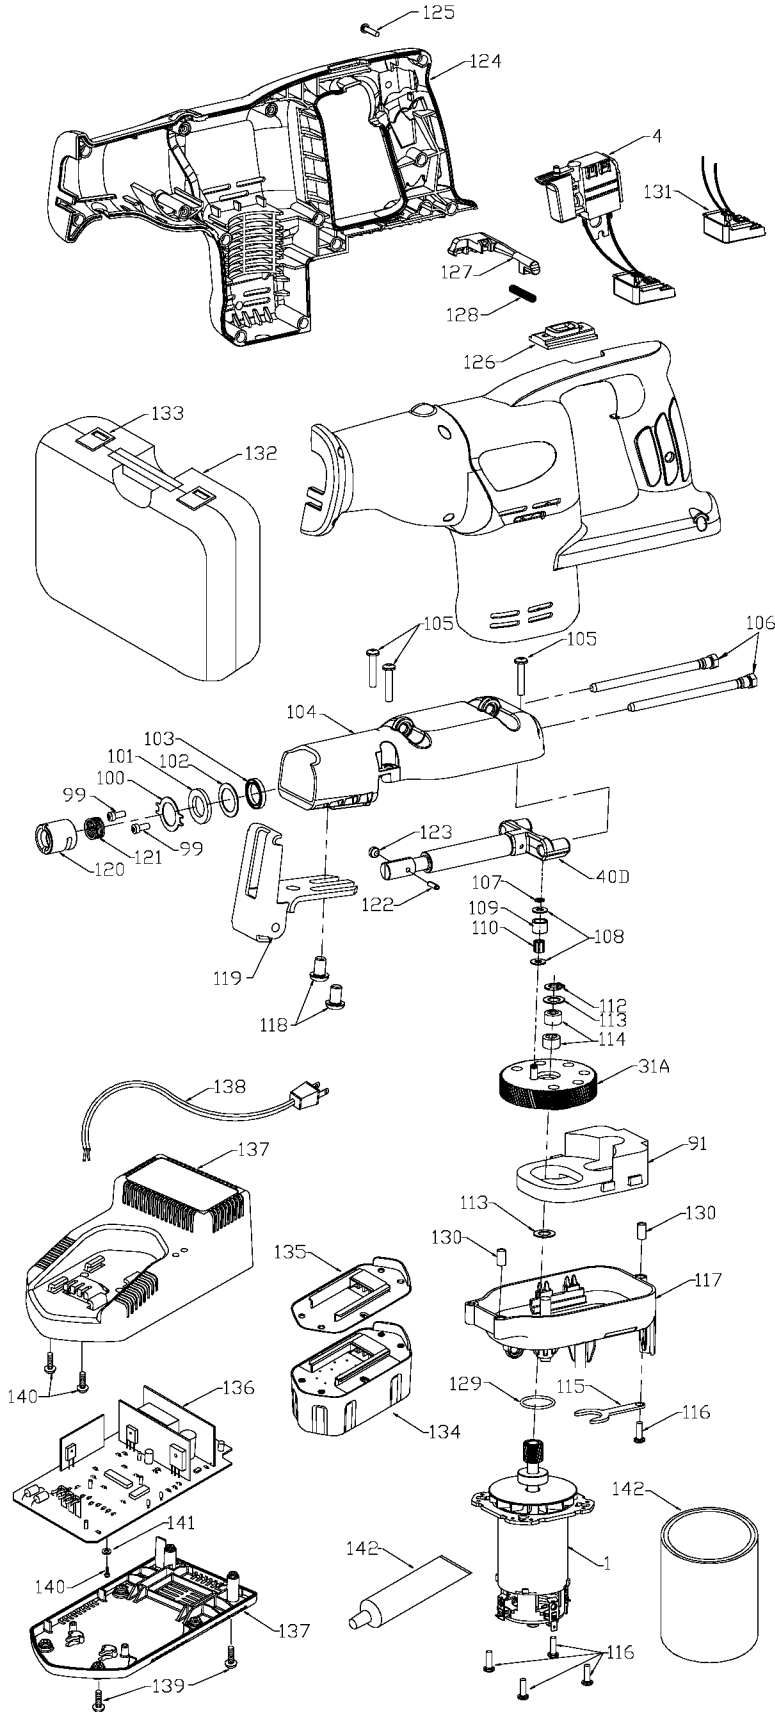

PORTER-CABLE BATTERY TIGER SAW

Contact the nearest Porter-Cable Service Center or other competent repair center.

307

Parts List for 9837 Type 2

Item Number	Part Number	Description	Qty Required
1	000000-00	No Longer Available	1
4	890316	SWITCH	1
31	D897835	GEAR	1
40	897837	RECIP SHAFT	1
91	893738	COUNTERWEIGHT	1
99	882255	SCREW	10
100	879458	PLATE	1
101	879457	FELT SEAL	1
102	684931	WASHER	10
103	902998	SEAL	1
104	897838	HOUSING	1
105	887348	SCREW	10
106	890335	GUIDE	1
107	693991	RETAINING RING	1
108	858792	WASHER	1
109	861509	BLADE ROLLER	1
110	858779	BEARING	1
112	847564	SNAP RING	1
113	847769	WASHER	10
114	859293	BEARING	1
115	893836	RETAINER	1
116	883485	SCREW	10
117	897834	LOWER HOUSING	1
118	849235	SCREW	10
119	891672SV	SHOE & BRACKET ASSY.	1
120	897774	COLLAR	1
121	648924-00	SPRING	1

Parts List for 9837 Type 2

Item Number	Part Number	Description	Qty Required
122	884696	RETAINER KIT	1
123	648594-00	CLAMP PIN	1
124	897839	HANDLE SET	1
125	893792	SCREW	10
126	895334	BUTTON	1
127	891352	RELEASE BUTTON	1
128	891353	SPRING	1
129	697029	O-RING	1
130	894601	TUBE	1
131	894662	CONTACT PLATE	1
132	895539	CARRYING CASE	1
132	890344	CARRYING CASE	1
133	887712	LATCH CARRYING CASE	1
133	890390	LATCH	1
134	5140070-56	19.2V BATTERY	1
134	5140070-56	19.2V BATTERY	1
135	000000-00	No Longer Available	1
135	903970	SS/A-CHARGER 230V/19	1
135	8924	UNIVERSAL CHARGER	1
135	901562	BATTERY TOP	1
136	8924	UNIVERSAL CHARGER	1
136	000000-00	No Longer Available	1
137	894812	HOUSING	1
137	8924	UNIVERSAL CHARGER	1
138	000000-00	No Longer Available	1
138	894097	CORD	1
139	000000-00	No Longer Available	10

Parts List for 9837 Type 2

Item Number	Part Number	Description	Qty Required
139	861810	SCREW	10
140	000000-00	No Longer Available	1
141	895781	WASHER	10
142	875667	LUBRICANT-4LBS	1
856	689032	CONNECTOR	1