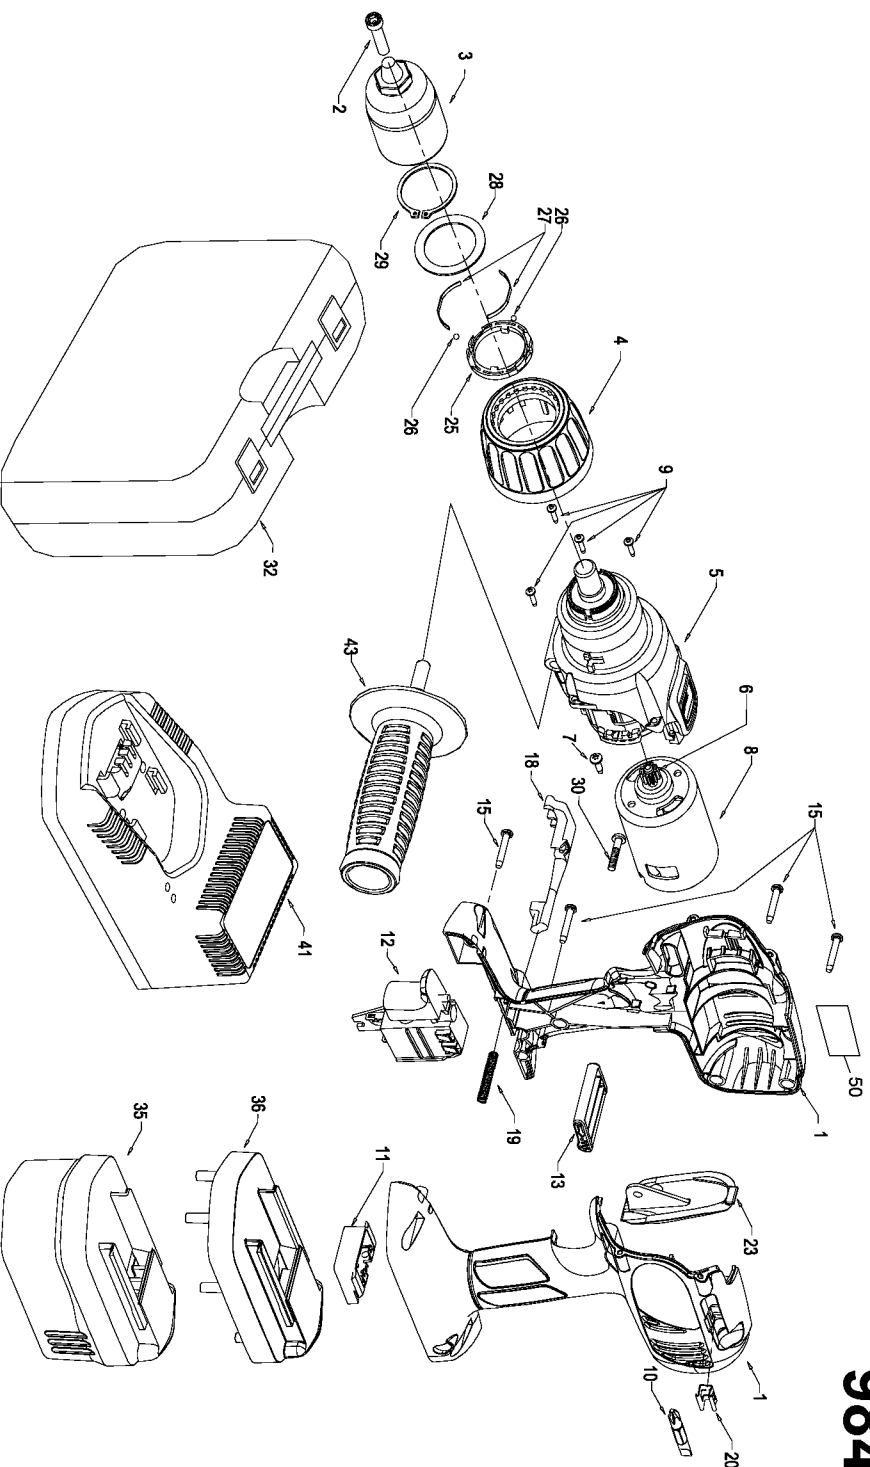

PORTER-CABLE BATTERY DRILLS

WARNING: Electrical repairs should only be attempted by trained repairmen. Contact the nearest Porter-Cable Service Center or other competent repair center.

966
978
984

Parts List for 984 Type 1

Item Number	Part Number	Description	Qty Required
1	000000-00	No Longer Available	1
2	894098	SCREW	10
3	330075-91	KEYLESS CHUCK	1
4	000000-00	No Longer Available	1
5	000000-00	No Longer Available	1
6	891238	PINION	1
7	889199	SCREW-CHEESE HD	10
8	000000-00	No Longer Available	1
9	907365	SCREW	10
10	895517	DRIVER BIT	1
11	000000-00	No Longer Available	1
12	892667	SWITCH	1
13	000000-00	No Longer Available	1
15	888993	SCREW	10
18	891352	RELEASE BUTTON	1
19	891353	SPRING	10
20	892955	CLIP	1
23	000000-00	No Longer Available	1
23	000000-00	No Longer Available	1
23	907471	MEDIUM GRIP	1
25	907442	PLASTIC RING	1
26	907440	BALL	1
27	907441	SPRING	10
28	907443	WASHER	10
29	000000-00	No Longer Available	10
30	000000-00	No Longer Available	10
32	905339	CARRYING CASE	1