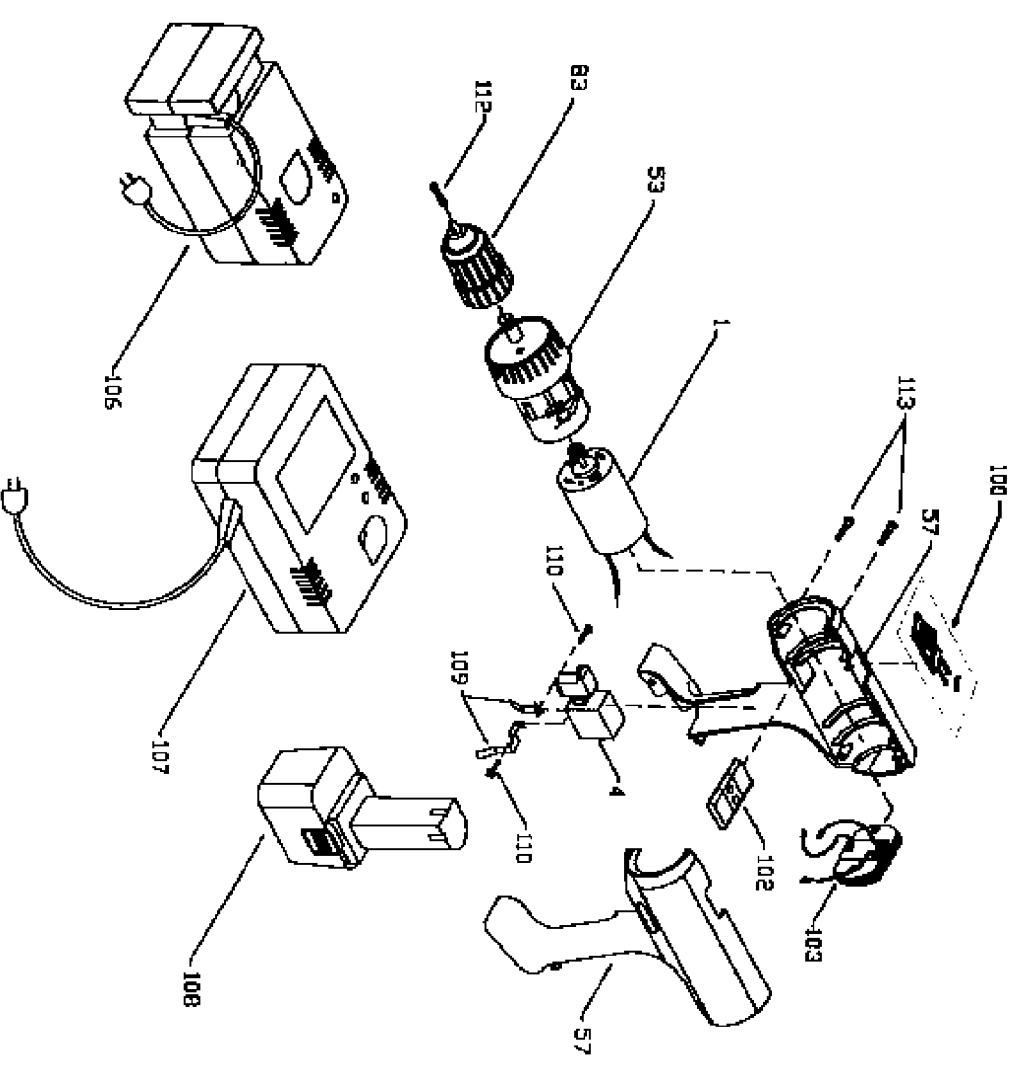

# PORTER-CABLE CORDLESS DRIVER / DRILL

**WARNING!** Electrical repairs should only be attempted by trained repairmen. Contact the nearest Porter-Cable Service Center or other competent repair center.

## Parts List for 9840 Type 1

Item Number	Part Number	Description	Qty Required
1	000000-00	No Longer Available	1
4	1258501	SWITCH-ON/OFF-REV	1
4	000000-00	No Longer Available	1
53	000000-00	No Longer Available	1
57	000000-00	No Longer Available	1
83	000000-00	No Longer Available	1
100	1258505	SPEED SELECT&SPRING	1
102	000000-00	No Longer Available	1
106	000000-00	No Longer Available	1
106	000000-00	No Longer Available	1
106	000000-00	No Longer Available	1
106	000000-00	No Longer Available	1
107	000000-00	No Longer Available	1
107	000000-00	No Longer Available	1
107	000000-00	No Longer Available	1
109	000000-00	No Longer Available	1
110	000000-00	No Longer Available	1
112	000000-00	No Longer Available	1
113	000000-00	No Longer Available	1