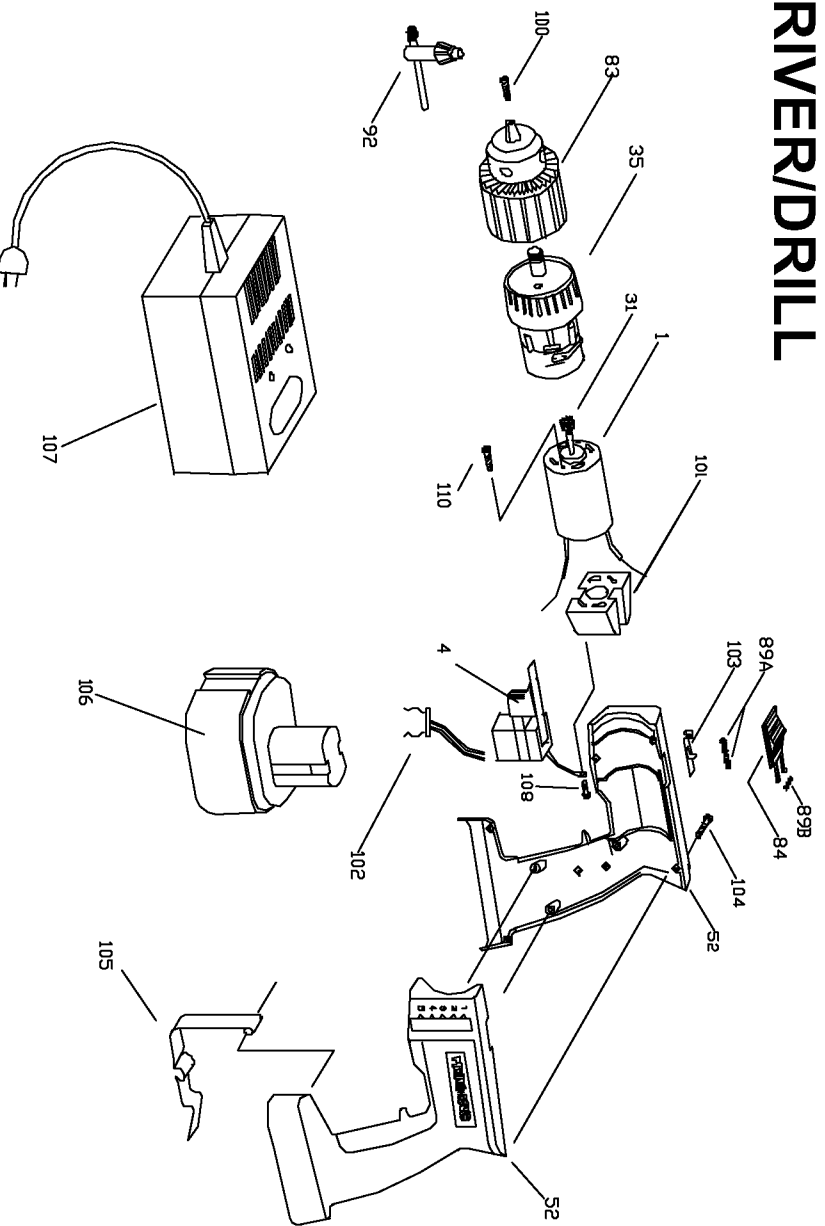

PORTER-CABLE CORDLESS DRIVER/DRILL

WARNING: Electrical repairs should only be attempted by trained repairmen. Contact the nearest Porter-Cable Service Center or other competent repair center.

855

Parts List for 9855 Type 1

Item Number	Part Number	Description	Qty Required
1	000000-00	No Longer Available	1
4	698955	SWITCH ASSY	1
4	699343	HEAT SINK COMPOUND	1
31	875359	PINION GEAR	1
35	875358	GEAR BOX/CLUTCH ASSY	1
35	882673	SHIFT YOKE	1
52	000000-00	No Longer Available	1
83	875135	CHUCK	1
84	000000-00	No Longer Available	1
89	000000-00	No Longer Available	10
89	000000-00	No Longer Available	10
92	875134	CHUCK KEY	1
100	875380	SCREW	10
101	000000-00	No Longer Available	1
102	698948	CONTACT/LEAD ASSY	1
103	874393	LINK	1
104	888993	SCREW	10
105	698946	CLIP	1
106	000000-00	No Longer Available	1
107	000000-00	No Longer Available	1
108	000000-00	No Longer Available	10
110	000000-00	No Longer Available	10
115	000000-00	No Longer Available	1
116	000000-00	No Longer Available	1
117	000000-00	No Longer Available	1
118	698950	BIT	1
861	000000-00	No Longer Available	1