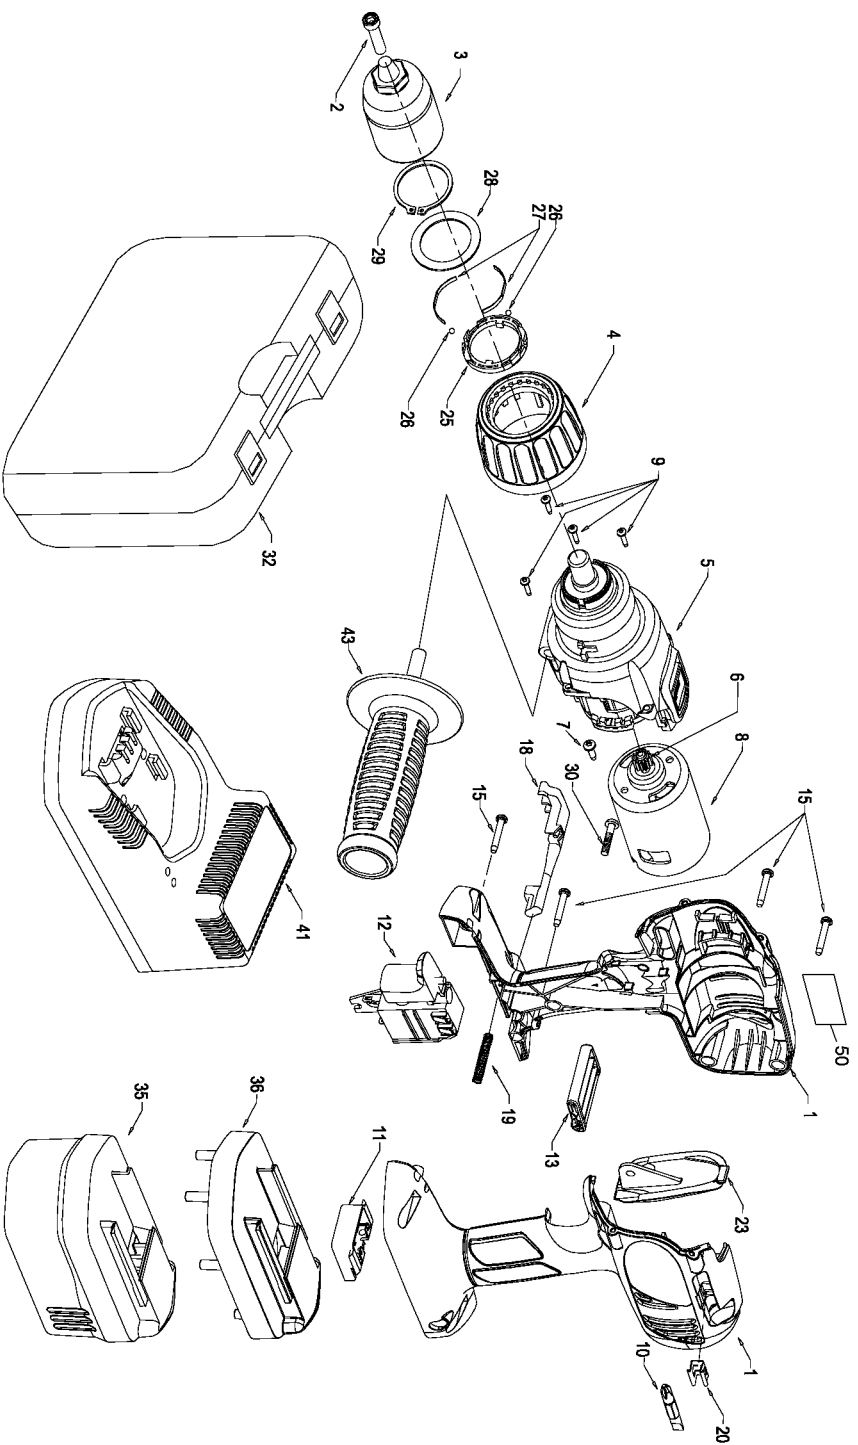

PORTER-CABLE BATTERY HAMMER DRILLS

WARNING: Electrical repairs should only be attempted by trained repairmen. Contact the nearest Porter-Cable Service Center or other competent repair center.

**977
987**

Parts List for 987 Type 1

Item Number	Part Number	Description	Qty Required
1	000000-00	No Longer Available	1
2	894098	SCREW	10
3	330075-91	KEYLESS CHUCK	1
4	905283	CLUTCH RING	1
5	905394	GEARBOX/CLUTCH	1
6	891238	PINION	1
7	889199	SCREW-CHEESE HD	10
8	000000-00	No Longer Available	1
9	907365	SCREW	10
10	895517	DRIVER BIT	1
11	000000-00	No Longer Available	1
12	892667	SWITCH	1
13	000000-00	No Longer Available	1
15	888993	SCREW	10
18	891352	RELEASE BUTTON	1
19	891353	SPRING	10
20	892955	CLIP	1
23	000000-00	No Longer Available	1
23	000000-00	No Longer Available	1
23	907471	MEDIUM GRIP	1
25	907442	PLASTIC RING	1
26	907440	BALL	1
27	907441	SPRING	10
28	907443	WASHER	10
29	000000-00	No Longer Available	10
30	000000-00	No Longer Available	10
32	905339	CARRYING CASE	1

Parts List for 987 Type 1

Item Number	Part Number	Description	Qty Required
32	905413	CARRYING CASE	1
35	5140070-56	19.2V BATTERY	1
36	000000-00	No Longer Available	1
41	8924	UNIVERSAL CHARGER	1
43	905271	SIDE HANDLE	1
50	A23759	SPEC PLATE	1