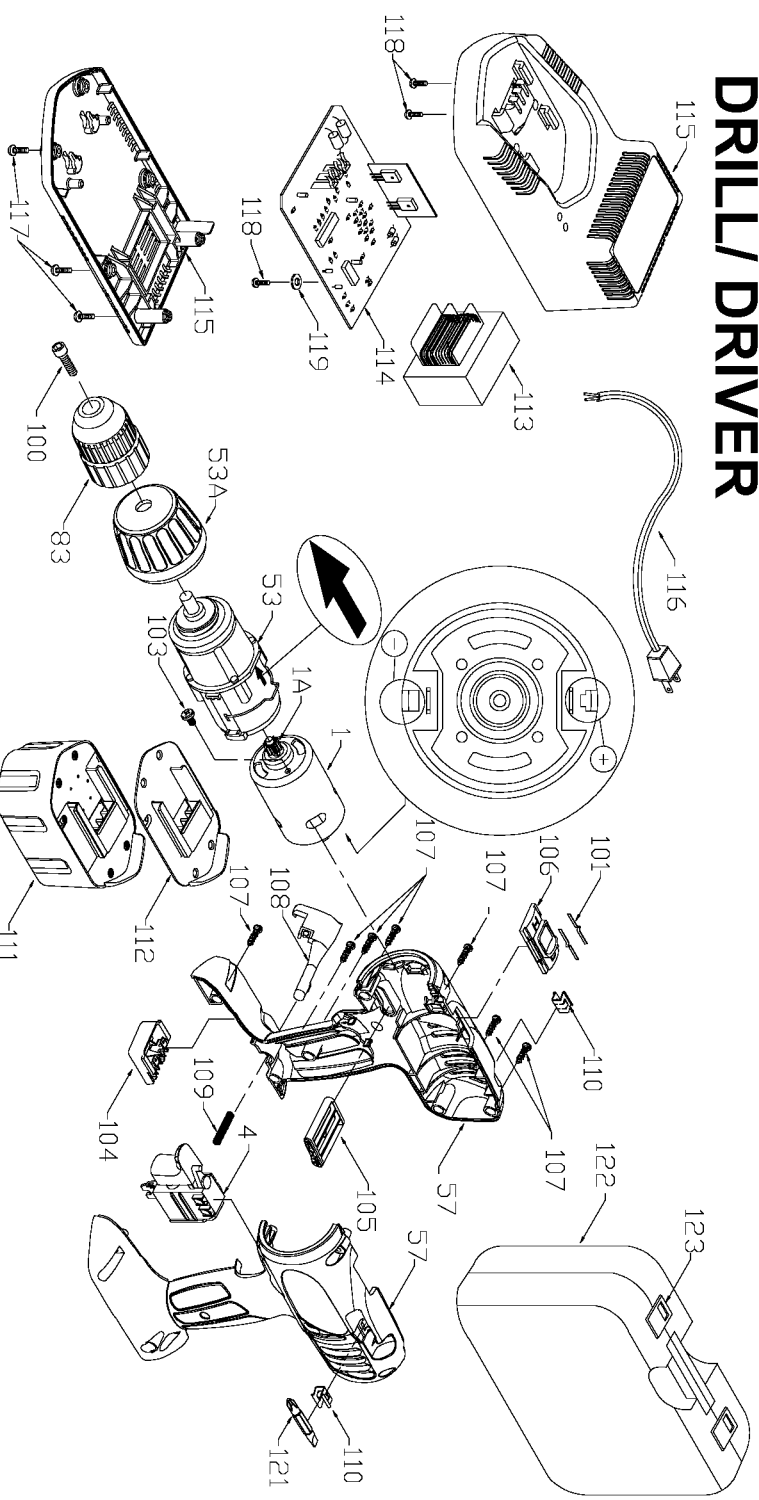

# PORTER-CABLE CORDLESS HAMMER DRILL/DRIVER

**WARNING:** Electrical repairs should only be attempted by trained repairmen. Contact the nearest Porter-Cable Service Center or other competent

**877**

## Parts List for 9877 Type 1

Item Number	Part Number	Description	Qty Required
1	894963	MTR.14.4V 2AMP/HR	1
1	891238	PINION	1
4	893101	SWITCH	1
53	891269	GEAR BOX/CLUTCH ASSY	1
53	891270	CLUTCH RING	1
57	891321	HANDLE SET	1
83	330075-91	KEYLESS CHUCK	1
100	894098	SCREW	10
101	897046	SPRING CLIP	2
103	897120	SCREW	10
104	000000-00	No Longer Available	1
105	000000-00	No Longer Available	1
106	891244	SPEED SLECTOR	1
107	888993	SCREW	10
108	891352	RELEASE BUTTON	1
109	891353	SPRING	10
110	892955	CLIP	10
111	000000-00	No Longer Available	1
112	901561	BATTERY TOP	1
113	000000-00	No Longer Available	1
113	8924	UNIVERSAL CHARGER	1
114	000000-00	No Longer Available	1
114	897154	CHARGER	1
114	894366	CIRCUIT BOARD	1
115	000000-00	No Longer Available	1
115	894096	HOUSING SET	1
116	000000-00	No Longer Available	1

## Parts List for 9877 Type 1

Item Number	Part Number	Description	Qty Required
116	000000-00	No Longer Available	1
117	000000-00	No Longer Available	10
117	000000-00	No Longer Available	10
118	000000-00	No Longer Available	1
119	895781	WASHER	10
121	895517	DRIVER BIT	1
122	000000-00	No Longer Available	1
123	887712	LATCH CARRYING CASE	1
125	000000-00	No Longer Available	1
125	897154	CHARGER	1