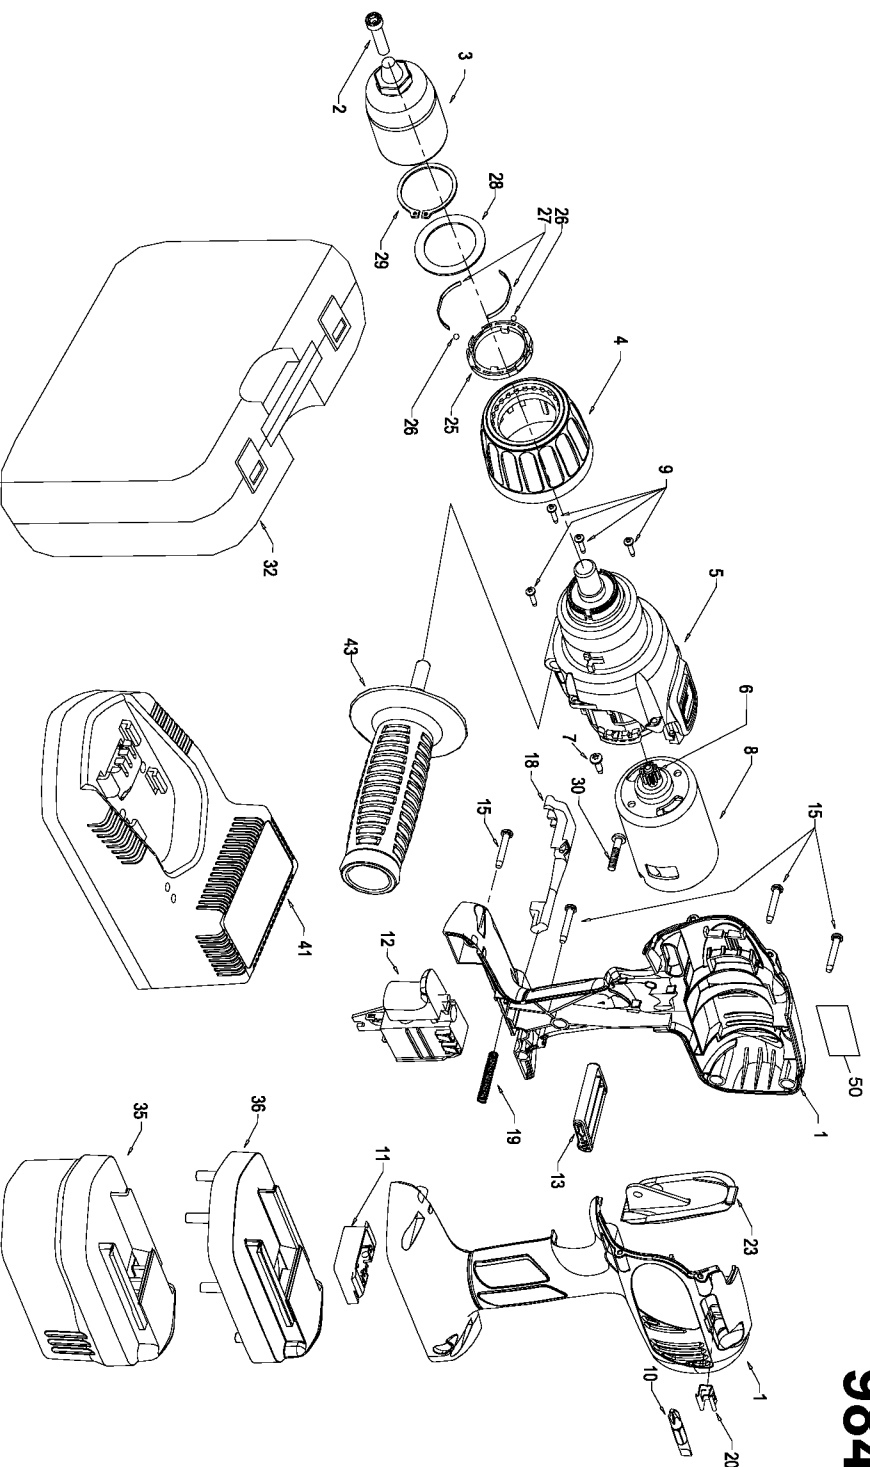

PORTER-CABLE BATTERY DRILLS

WARNING: Electrical repairs should only be attempted by trained repairmen. Contact the nearest Porter-Cable Service Center or other competent repair center.

966
978
984

Parts List for 9978 Type 1

Item Number	Part Number	Description	Qty Required
1	905388	HANDLE SET	1
2	894098	SCREW	10
3	330075-91	KEYLESS CHUCK	1
4	905259	CLUTCH RING	1
5	000000-00	No Longer Available	1
6	891238	PINION	1
7	889199	SCREW-CHEESE HD	10
8	000000-00	No Longer Available	1
9	907365	SCREW	10
10	895517	DRIVER BIT	1
11	000000-00	No Longer Available	1
12	893101	SWITCH	1
13	000000-00	No Longer Available	1
15	888993	SCREW	10
18	891352	RELEASE BUTTON	1
19	891353	SPRING	10
20	892955	CLIP	1
23	000000-00	No Longer Available	1
23	000000-00	No Longer Available	1
23	907471	MEDIUM GRIP	1
25	907442	PLASTIC RING	1
26	907440	BALL	1
27	907441	SPRING	10
28	907443	WASHER	10
29	000000-00	No Longer Available	10
30	000000-00	No Longer Available	10
32	905291	CARRYING CASE	1