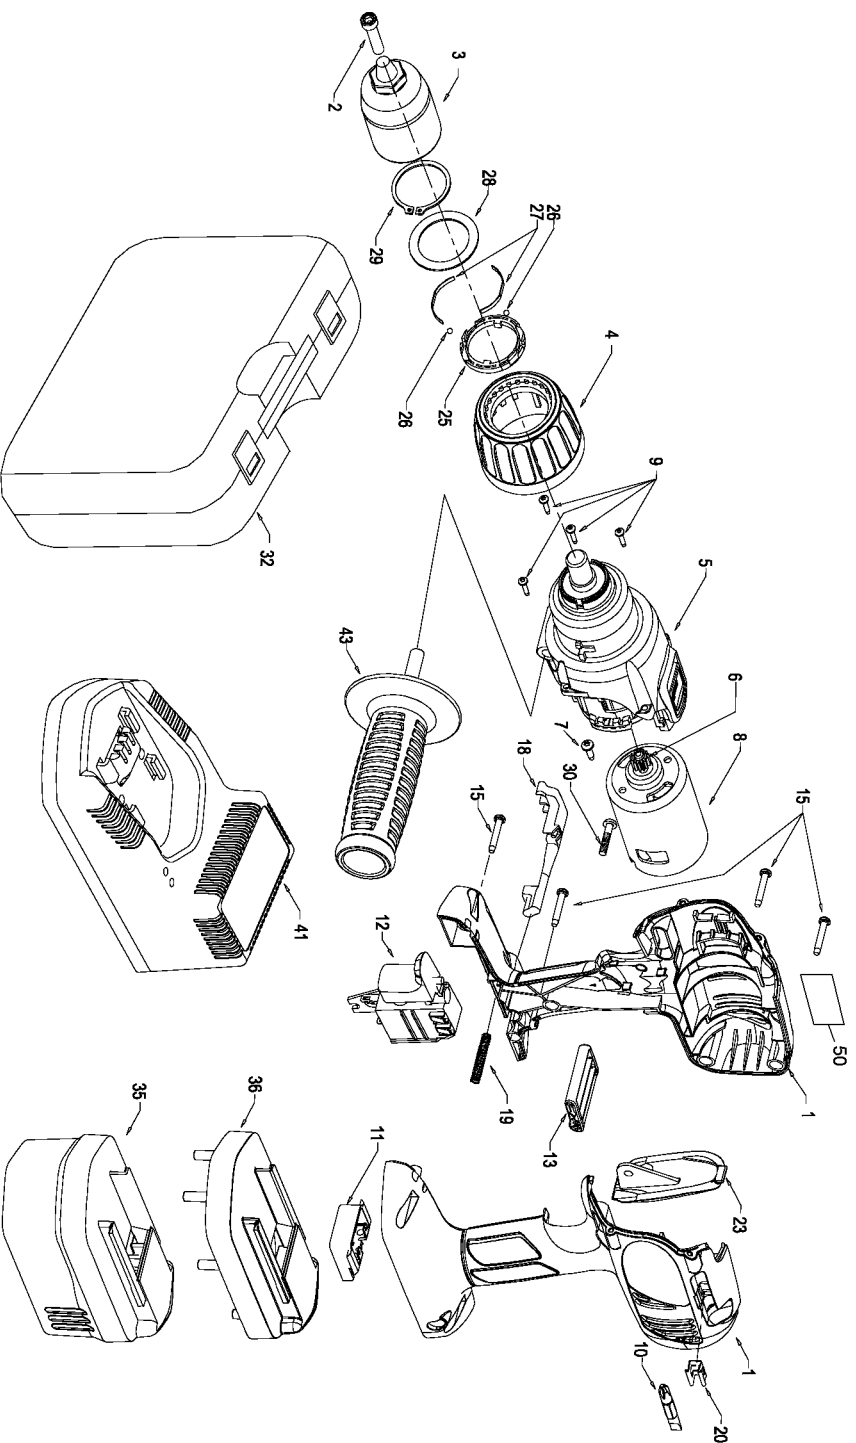

# PORTER-CABLE BATTERY HAMMER DRILLS

WARNING: Electrical repairs should only be attempted by trained repairmen. Contact the nearest Porter-Cable Service Center or other competent repair center.

977  
987

## Parts List for 9987 Type 1

Item Number	Part Number	Description	Qty Required
1	000000-00	No Longer Available	1
2	894098	SCREW	10
3	330075-91	KEYLESS CHUCK	1
4	905283	CLUTCH RING	1
5	905394	GEARBOX/CLUTCH	1
6	891238	PINION	1
7	889199	SCREW-CHEESE HD	10
8	000000-00	No Longer Available	1
9	907365	SCREW	10
10	895517	DRIVER BIT	1
11	000000-00	No Longer Available	1
12	892667	SWITCH	1
13	000000-00	No Longer Available	1
15	888993	SCREW	10
18	891352	RELEASE BUTTON	1
19	891353	SPRING	10
20	892955	CLIP	1
23	000000-00	No Longer Available	1
23	000000-00	No Longer Available	1
23	907471	MEDIUM GRIP	1
25	907442	PLASTIC RING	1
26	907440	BALL	1
27	907441	SPRING	10
28	907443	WASHER	10
29	000000-00	No Longer Available	10
30	000000-00	No Longer Available	10
32	905413	CARRYING CASE	1

## Parts List for 9987 Type 1

Item Number	Part Number	Description	Qty Required
32	905339	CARRYING CASE	1
35	5140070-56	19.2V BATTERY	1
35	5140070-56	19.2V BATTERY	1
36	000000-00	No Longer Available	1
41	8924	UNIVERSAL CHARGER	1
43	905271	SIDE HANDLE	1
50	A23759	SPEC PLATE	1