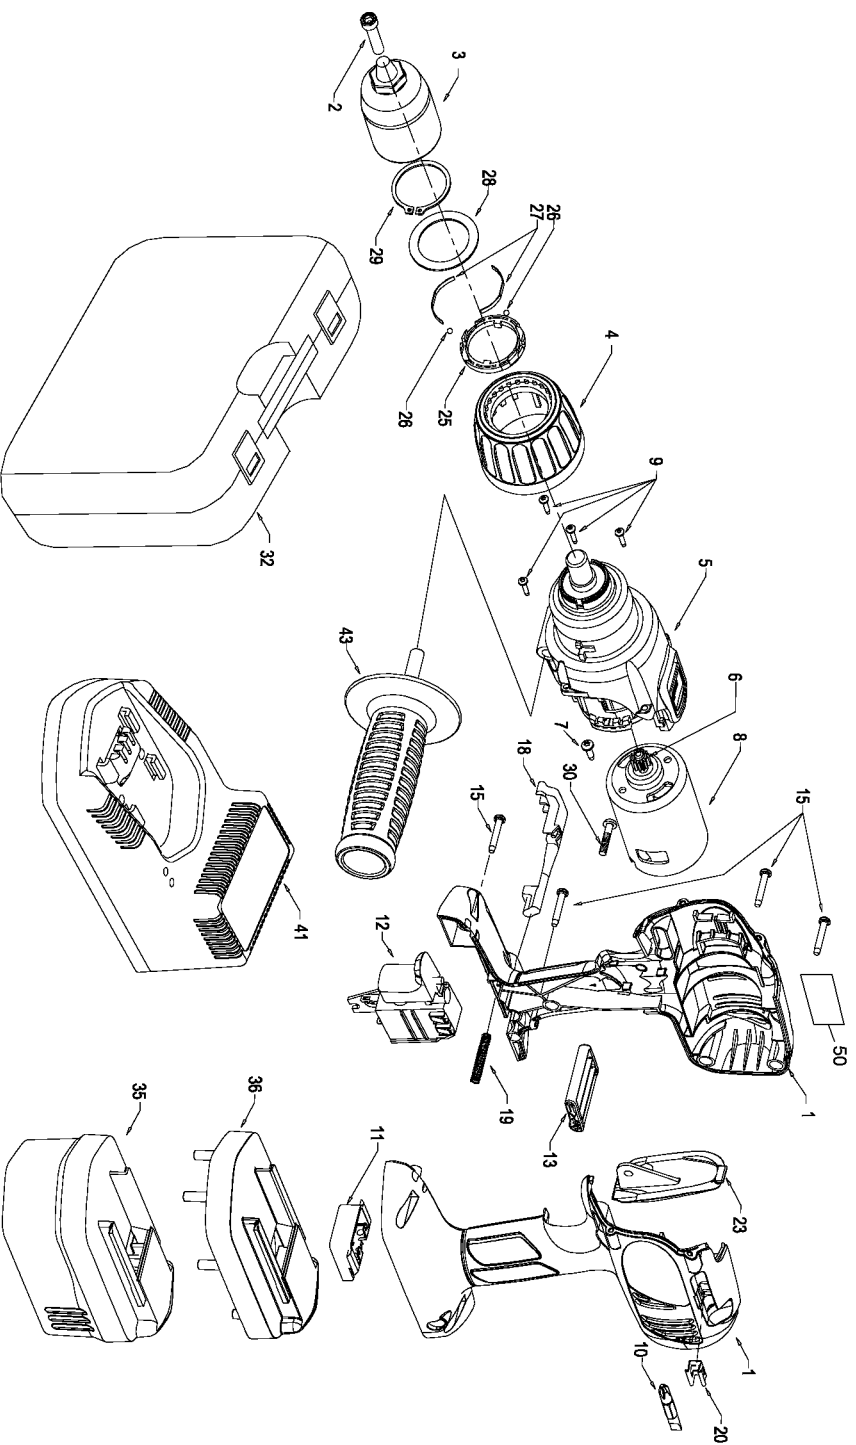

# PORTER-CABLE BATTERY HAMMER DRILLS

**WARNING:** Electrical repairs should only be attempted by trained repairmen. Contact the nearest Porter-Cable Service Center or other competent repair center.

**977  
987**

## Parts List for 9987 Type 1

Item Number	Part Number	Description	Qty Required
1	905389	HANDLE SET	1
2	894098	SCREW	10
3	330075-91	KEYLESS CHUCK	1
4	905283	CLUTCH RING	1
5	905394	GEARBOX/CLUTCH	1
6	891238	PINION	1
7	889199	SCREW-CHEESE HD	10
8	905393	MTR19.2V/2AMP DCONLY	1
9	907365	SCREW	10
10	895517	DRIVER BIT	1
11	000000-00	No Longer Available	1
12	892667	SWITCH	1
13	000000-00	No Longer Available	1
15	888993	SCREW	10
18	891352	RELEASE BUTTON	1
19	891353	SPRING	10
20	892955	CLIP	1
23	000000-00	No Longer Available	1
23	000000-00	No Longer Available	1
23	907471	MEDIUM GRIP	1
25	907442	PLASTIC RING	1
26	907440	BALL	1
27	907441	SPRING	10
28	907443	WASHER	10
29	000000-00	No Longer Available	10
30	000000-00	No Longer Available	10
32	905413	CARRYING CASE	1