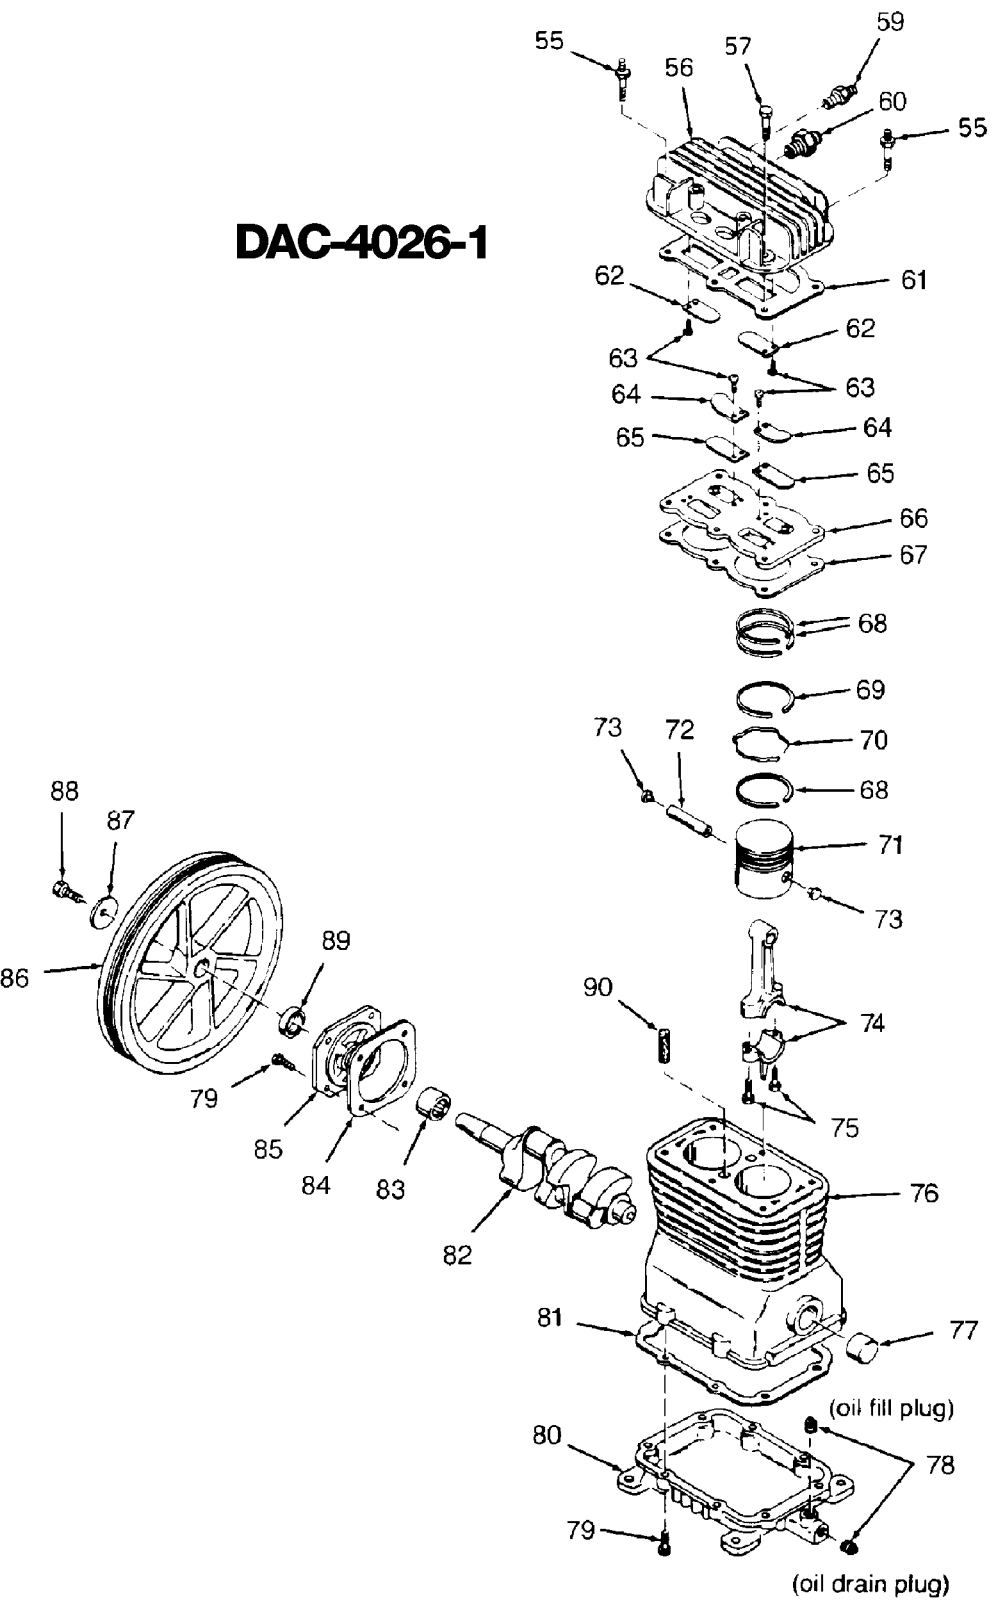

DAC-4026-1

Parts List for ACBL320 Type 0

Item Number	Part Number	Description	Qty Required
1	CAC-322	BELTGUARD OUTSIDE	1
2	CAC-323	BELTGUARD INSIDE	1
3	SSF-8113-ZN	NUT .375-16X.563 HEX	1
4	000000-00	No Longer Available	1
5	000000-00	No Longer Available	1
6	265-17	FILTER FELT	1
7	265-18	RETAINER FILTER	1
8	5140123-08	SCREW	2
10	SSP-7812	ASSY NUT SLEEVE 1/2	1
11	000000-00	No Longer Available	1
12	TIA-4150	VALVE SAFETY 150 .25	1
13	Z-D23004	GAUGE 1.5OD 200PSI .	1
14	SSP-7811	ASSY NUT SLEEVE 1/4	1
15	000000-00	No Longer Available	1
17	CAC-4296-1	REGULATOR 3PORT P2 L	1
18	D26889	ADAPTER .25 NPT X .2	1
19	N053094	NIPPLE	1
20	33821-00	BUSHING	1
20	438010040063	HEYCO BUSHINGS	1
21	CAC-95	MANIFOLD	1
22	Z-D23004	GAUGE 1.5OD 200PSI .	1
23	SUDL-415-1	ASSY CORD POWER ST	1
24	SSW-7385	BUSHING STRAIN RELIE	1
26	000000-00	No Longer Available	1
27	000000-00	No Longer Available	1
28	SS-2072-1	NIPPLE .375 NPT X 1.	1
29	CAC-437-2	VALVE CHECK 1/2NPT X	1

Parts List for ACBL320 Type 0

Item Number	Part Number	Description	Qty Required
30	SSF-928	SCREW .313-18X.875 H	1
31	CAC-1013	SCREW HOLD DOWN	1
32	000000-00	No Longer Available	1
33	CAC-1011	SPRING ELASTOMER	1
34	SSN-56-ZN	WASHER 1 X 11/32 X 1	1
35	N017772	LOCK WASHER	1
36	SS-2038-ZN	NUT .313-18 WING	1
37	000000-00	No Longer Available	1
38	CAC-1059	CLIP RETAINING	2
39	SUDL-6-1	STRIP RUBBER FOOT	1
40	CAC-60	BOLT .375-16X2.25 UN	2
41	000000-00	No Longer Available	2
42	SSF-8080-ZN	NUT .375-16 UNC-2B H	1
43	N286039	DRAIN VALVE	1
47	D21594	PIN MOTOR MOUNT OIL	1
48	000000-00	No Longer Available	1
49	SUDL-65	KEY MOTOR SHAFT	1
50	000000-00	No Longer Available	1
51	SS-391	SCREW .250-20 .625 S	1
52	C-BT-222	BELT 6J 38.0 EFF	1
53	D26742	SCREW #10-16 X .500	2
55	SSF-6627	STUD SHOULDER 3/8-16	1
56	Z-CAC-4213	ASSY HEAD	1
57	SSF-955	SCREW .375-16X1.50 H	5
59	SS-8553	CONNECTOR BODY	1
60	SSP-9401	CONNECTOR BODY STRAI	1
61	5140118-80	GASKET	1