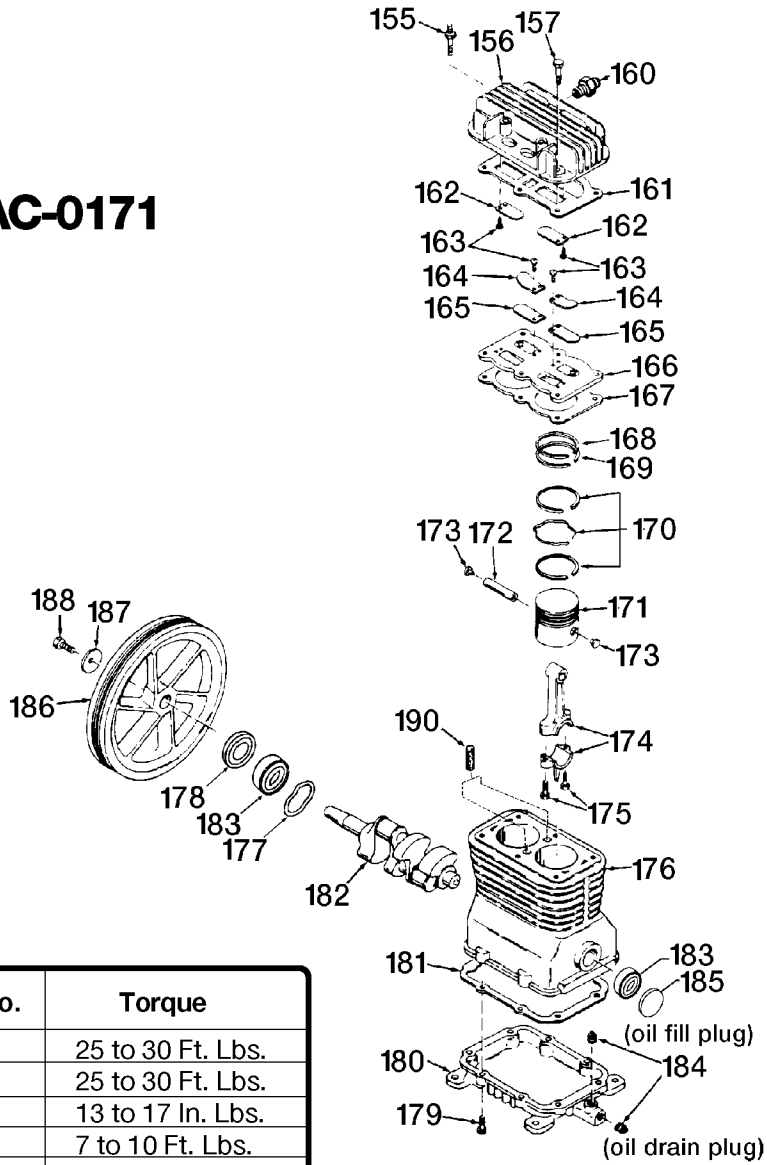

# AC-0171

Key No.	Torque
155	25 to 30 Ft. Lbs.
157	25 to 30 Ft. Lbs.
163	13 to 17 In. Lbs.
175	7 to 10 Ft. Lbs.
179	9 to 12 Ft. Lbs.
188	15 to 20 Ft. Lbs.

## Parts List for ACBL660V Type 0

Item Number	Part Number	Description	Qty Required
1	SSF-953-ZN	SCREW #10X.625 HHW S	1
2	000000-00	No Longer Available	1
3	SSF-8113-ZN	NUT .375-16X.563 HEX	1
4	000000-00	No Longer Available	1
5	CAC-362-1	CLOSURE BELTGUARD	1
6	SSP-9401	CONNECTOR BODY STRAI	1
7	SSP-7812	ASSY NUT SLEEVE 1/2	2
8	SS-8553	CONNECTOR BODY	1
9	SSP-7811	ASSY NUT SLEEVE 1/4	1
10	C-BT-224	BELT 6J 47.3 EFF	1
11	SS-391	SCREW .250-20 .625 S	1
12	000000-00	No Longer Available	1
13	SUDL-65	KEY MOTOR SHAFT	1
14	CAC-4205	CORD MOTOR SJT 14G	1
15	Z-MO-3022-1	MOTOR 2 POLE 240V O/	1
16	CAC-1331	TUBE PRESSURE RELEAS	1
17	SSF-928	SCREW .313-18X.875 H	4
19	000000-00	No Longer Available	1
20	SS-3222-CD	PLUG PIPE	1
21	CAC-95	MANIFOLD	1
22	TIA-4150	VALVE SAFETY 150 .25	1
23	A18885	GAUGE	1
24	39124607	SCREW .250-20X.625 H	2
26	000000-00	No Longer Available	1
27	N000323	VALVE GLOBE 200 PSI	1
29	SSF-8150	NUT .312-18 UNC HEX	1
35	000000-00	No Longer Available	1