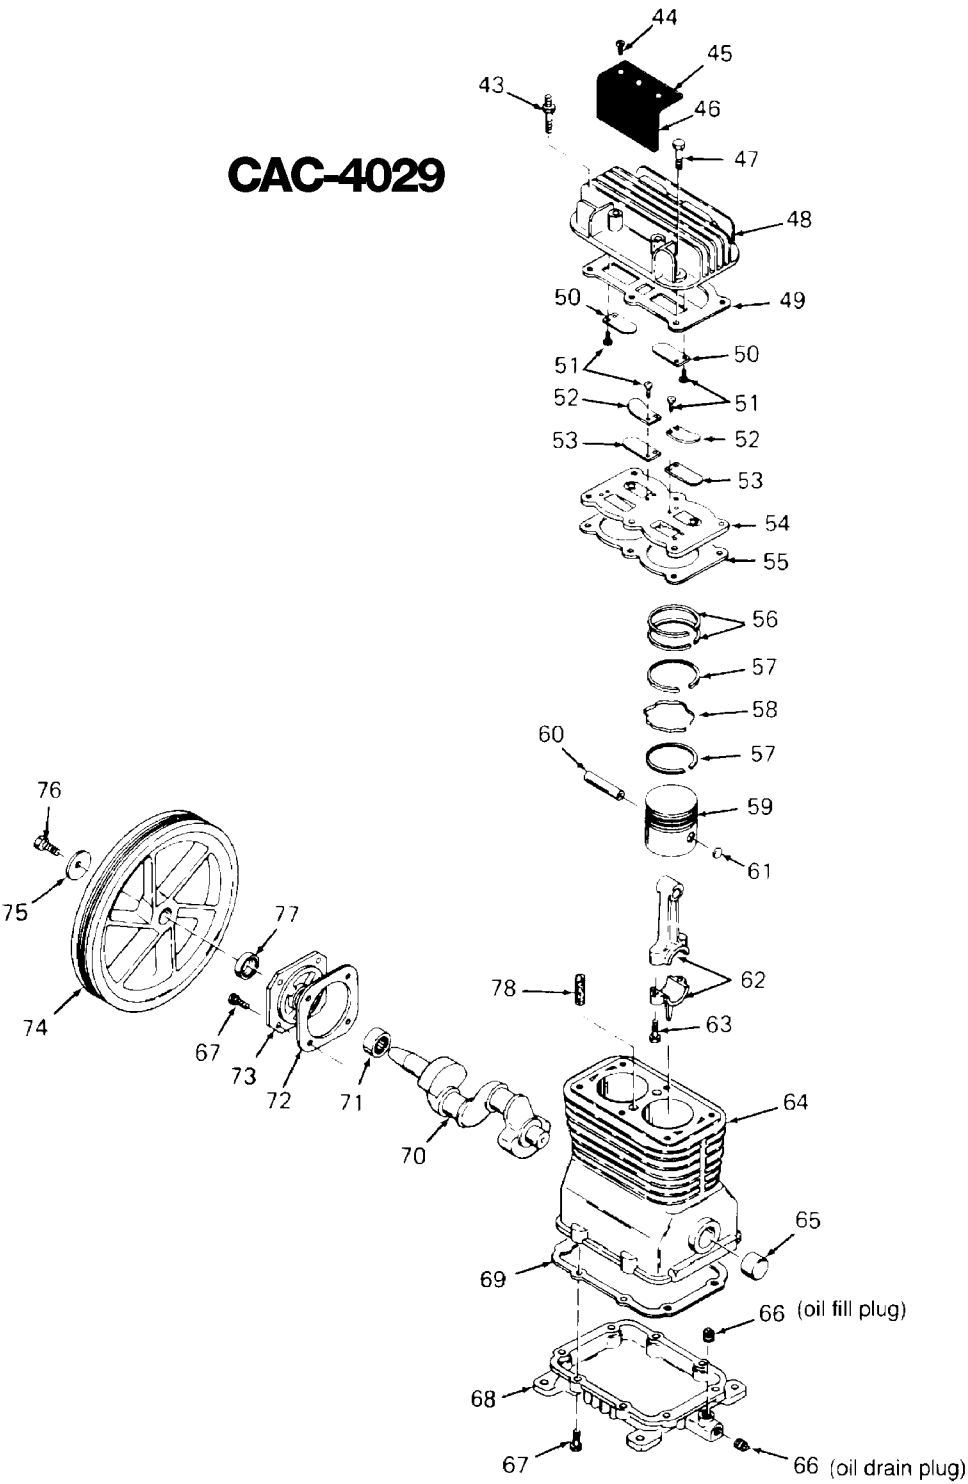

# AC-0171

Key No.	Torque
155	25 to 30 Ft. Lbs.
157	25 to 30 Ft. Lbs.
163	13 to 17 In. Lbs.
175	7 to 10 Ft. Lbs.
179	9 to 12 Ft. Lbs.
188	15 to 20 Ft. Lbs.

## Parts List for ACBL660V Type 0

Item Number	Part Number	Description	Qty Required
1	SSF-953-ZN	SCREW #10X.625 HHW S	1
2	000000-00	No Longer Available	1
3	SSF-8113-ZN	NUT .375-16X.563 HEX	1
4	000000-00	No Longer Available	1
5	CAC-362-1	CLOSURE BELTGUARD	1
6	SSP-9401	CONNECTOR BODY STRAI	1
7	SSP-7812	ASSY NUT SLEEVE 1/2	2
8	SS-8553	CONNECTOR BODY	1
9	SSP-7811	ASSY NUT SLEEVE 1/4	1
10	C-BT-224	BELT 6J 47.3 EFF	1
11	SS-391	SCREW .250-20 .625 S	1
12	000000-00	No Longer Available	1
13	SUDL-65	KEY MOTOR SHAFT	1
14	CAC-4205	CORD MOTOR SJT 14G	1
15	Z-MO-3022-1	MOTOR 2 POLE 240V O/	1
16	CAC-1331	TUBE PRESSURE RELEAS	1
17	SSF-928	SCREW .313-18X.875 H	4
19	000000-00	No Longer Available	1
20	SS-3222-CD	PLUG PIPE	1
21	CAC-95	MANIFOLD	1
22	TIA-4150	VALVE SAFETY 150 .25	1
23	A18885	GAUGE	1
24	39124607	SCREW .250-20X.625 H	2
26	000000-00	No Longer Available	1
27	N000323	VALVE GLOBE 200 PSI	1
29	SSF-8150	NUT .312-18 UNC HEX	1
35	000000-00	No Longer Available	1