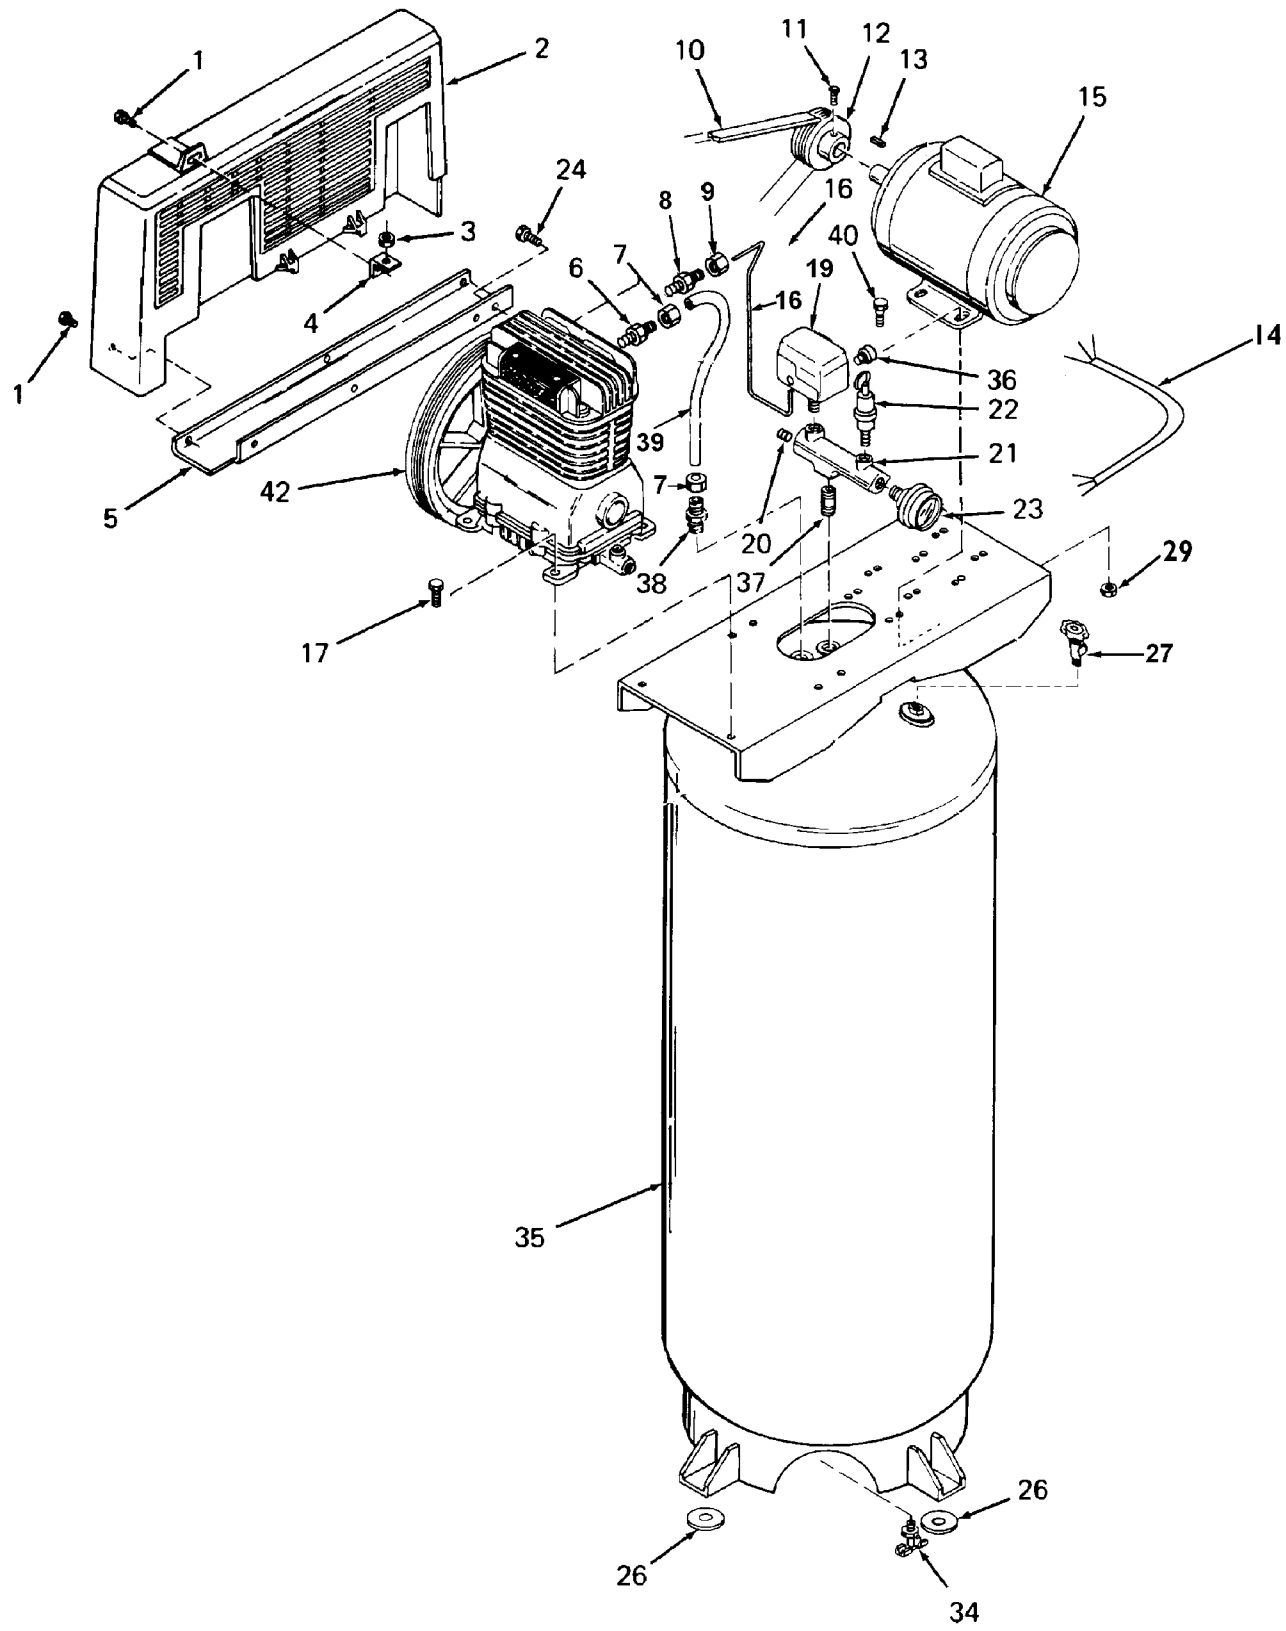

# AC-0171

Key No.	Torque
155	25 to 30 Ft. Lbs.
157	25 to 30 Ft. Lbs.
163	13 to 17 In. Lbs.
175	7 to 10 Ft. Lbs.
179	9 to 12 Ft. Lbs.
188	15 to 20 Ft. Lbs.

## Parts List for ACBL660V Type 0

Item Number	Part Number	Description	Qty Required
1	SSF-953-ZN	SCREW #10X.625 HHW S	1
2	000000-00	No Longer Available	1
3	SSF-8113-ZN	NUT .375-16X.563 HEX	1
4	000000-00	No Longer Available	1
5	CAC-362-1	CLOSURE BELTGUARD	1
6	SSP-9401	CONNECTOR BODY STRAI	1
7	SSP-7812	ASSY NUT SLEEVE 1/2	2
8	SS-8553	CONNECTOR BODY	1
9	SSP-7811	ASSY NUT SLEEVE 1/4	1
10	C-BT-224	BELT 6J 47.3 EFF	1
11	SS-391	SCREW .250-20 .625 S	1
12	000000-00	No Longer Available	1
13	SUDL-65	KEY MOTOR SHAFT	1
14	CAC-4205	CORD MOTOR SJT 14G	1
15	Z-MO-3022-1	MOTOR 2 POLE 240V O/	1
16	CAC-1331	TUBE PRESSURE RELEAS	1
17	SSF-928	SCREW .313-18X.875 H	4
19	000000-00	No Longer Available	1
20	SS-3222-CD	PLUG PIPE	1
21	CAC-95	MANIFOLD	1
22	TIA-4150	VALVE SAFETY 150 .25	1
23	A18885	GAUGE	1
24	39124607	SCREW .250-20X.625 H	2
26	000000-00	No Longer Available	1
27	N000323	VALVE GLOBE 200 PSI	1
29	SSF-8150	NUT .312-18 UNC HEX	1
35	000000-00	No Longer Available	1